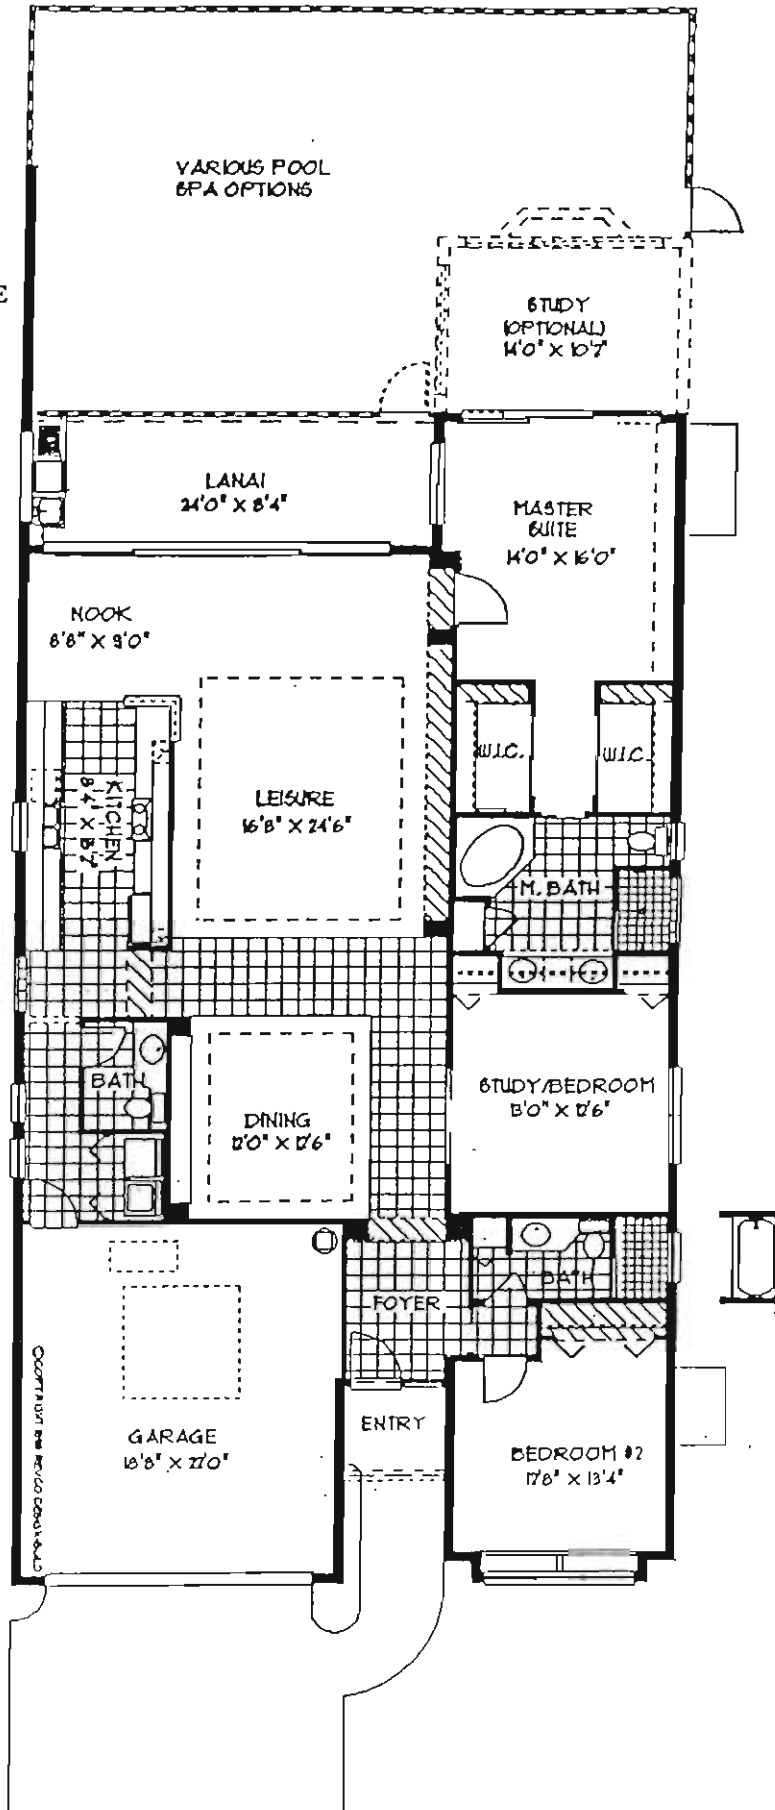

14510 Vanderbilt Drive
Naples, FL 34110

592-9966

SUBJECT TO CHANGE WITHOUT NOTICE

CAPTIVA II

40'0" x 13'0" GEB

2185 Sq. Ft. A/C Area

Living Area	2185
Garage	450
Entry	36
Lanai	207
Study(Opt)	167
Total	3045

© COPYRIGHT 1996 REYCO DESIGN-BUILD