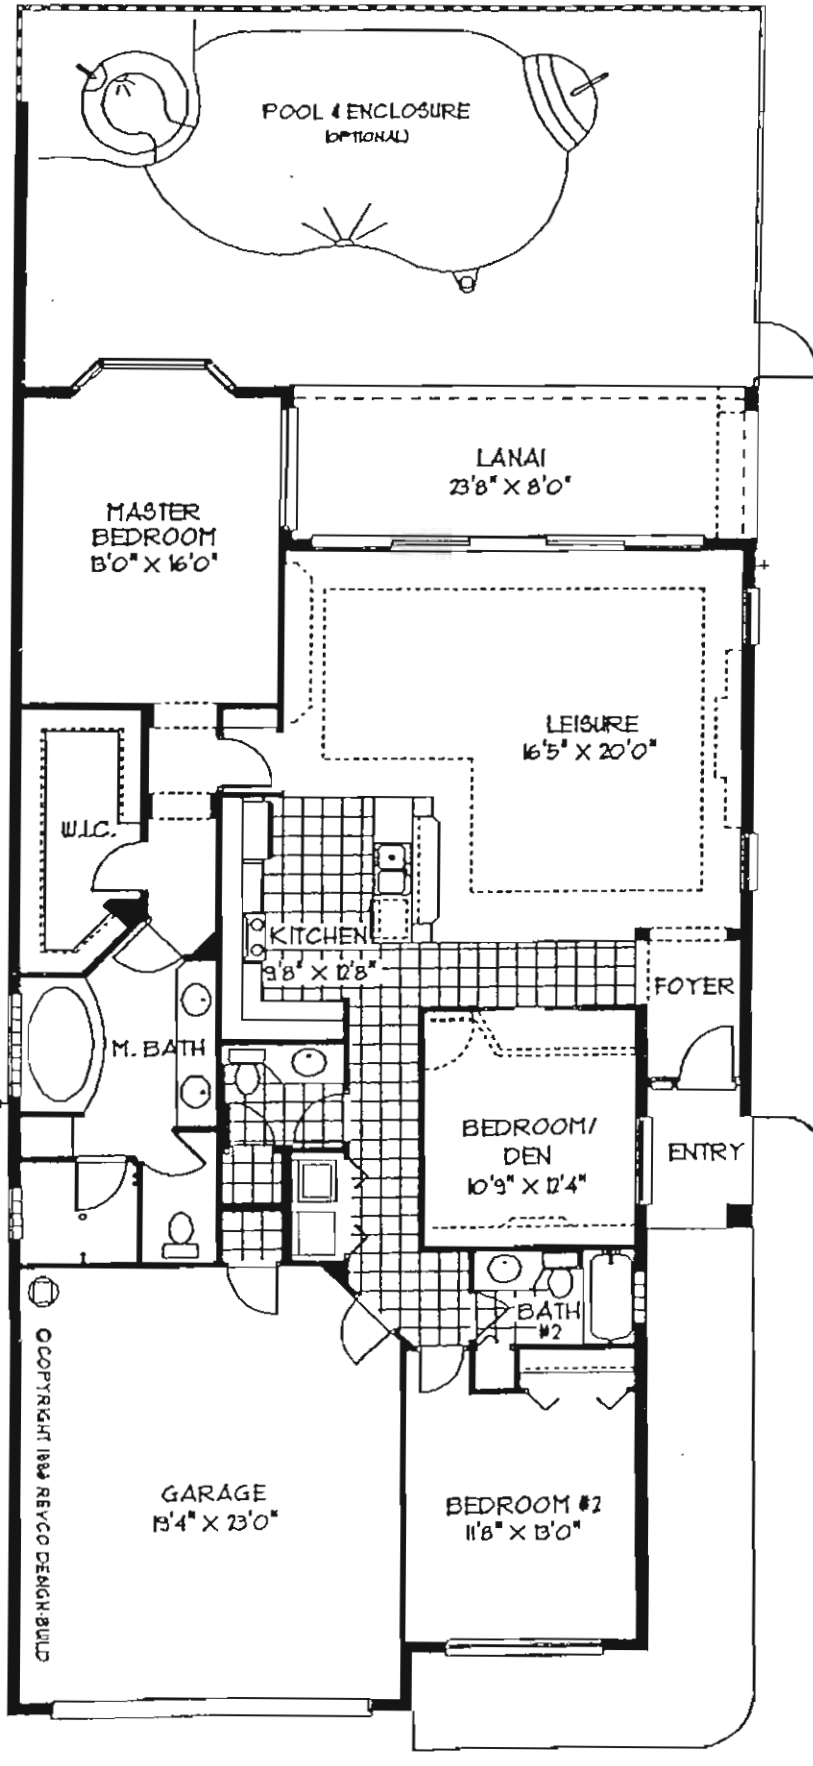

# DELRAY

1802 Sq. Ft. A/C Area

38'0" x 70'0" GEL

Living Area	1802
Garage	468
Entry	39
Lanai	188
<b>Total</b>	<b>2497</b>

© COPYRIGHT 1988 REVCO DESIGN-BUILD

© COPYRIGHT 1988 REVCO DESIGN-BUILD