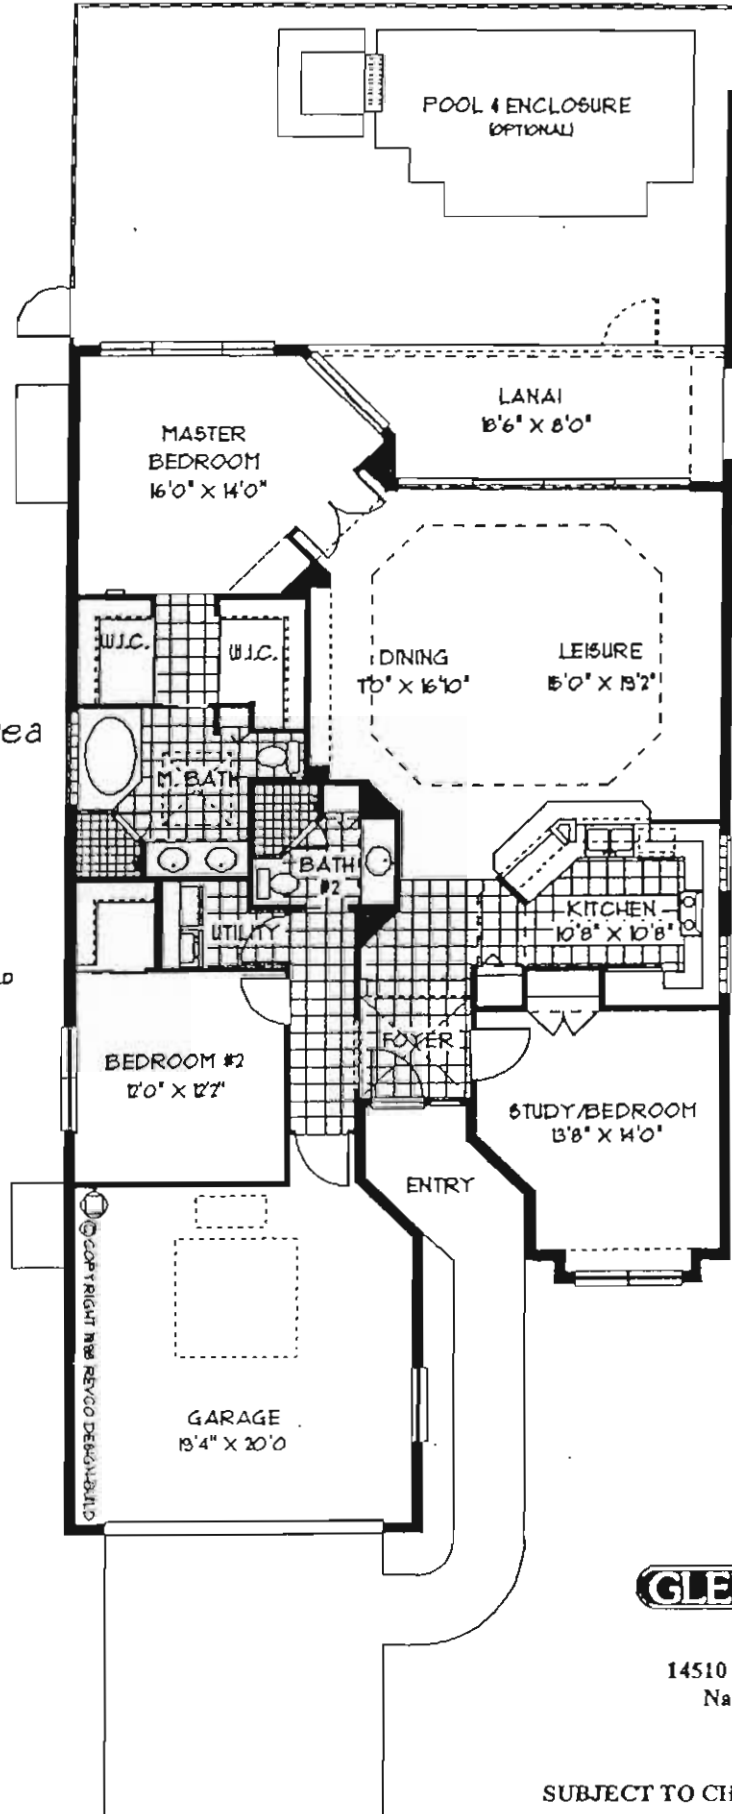

ATWATER

1730 Sq. Ft. A/C Area

Living Area	1730
Garage	436
Entry	29
Lanai	168
Pool Area	510
Total	2933

©COPYRIGHT 1998 REYCO DESIGN-BUILD

14510 Vanderbilt Drive
Naples, FL 34110
592-9966

SUBJECT TO CHANGE WITHOUT NOTICE