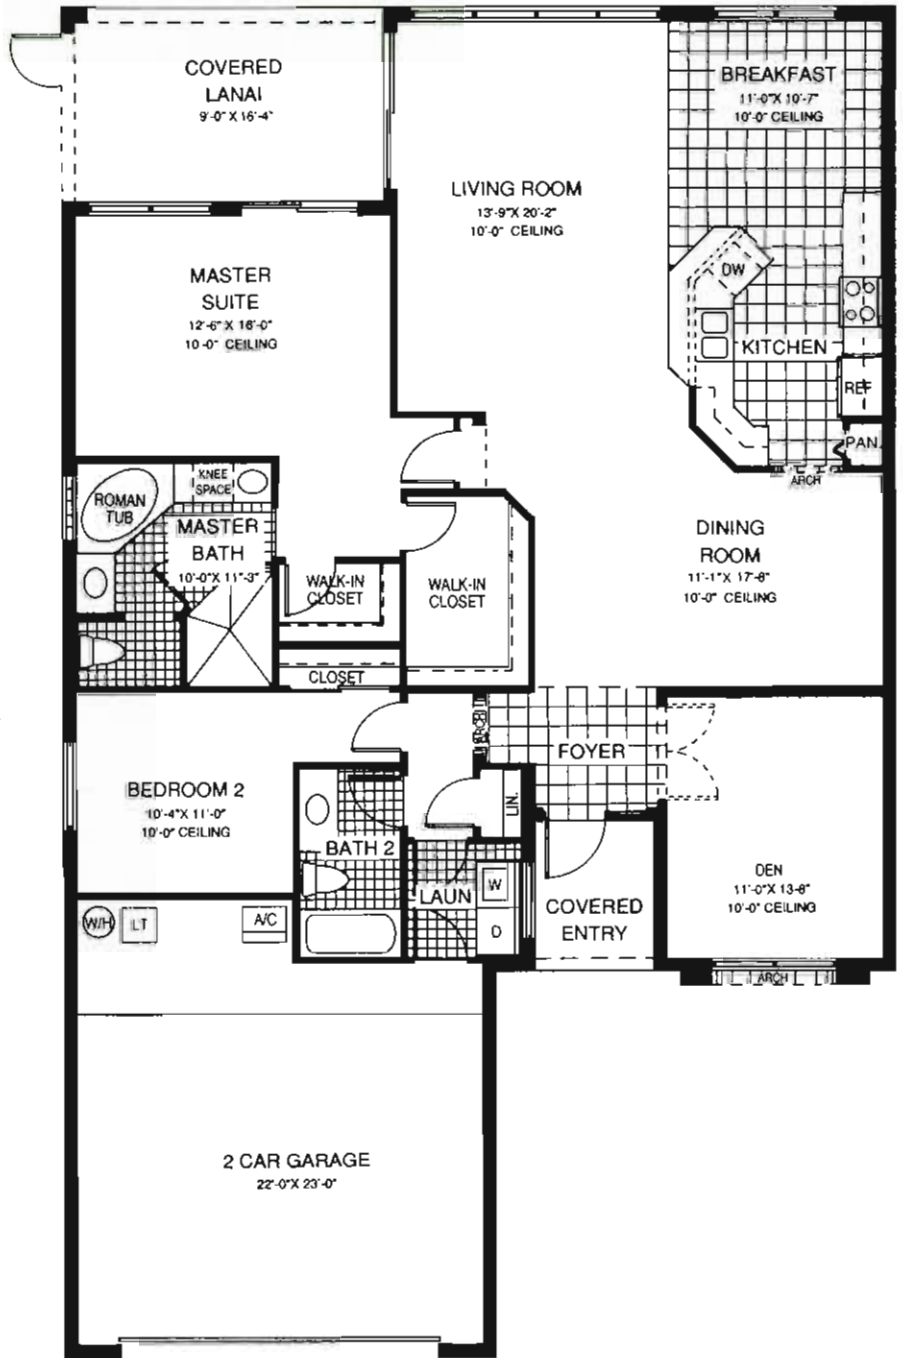

BRITTANY PLACE II

# Lenox Supreme 2

2 BEDROOM/DEN/2 BATH

2-CAR GARAGE

1,832 SQ. FT. A/C AREA

2,527 SQ. FT. UNDER ROOF

FOR MORE INFORMATION PLEASE CALL:  
800-352-2931 OR 941-352-1776