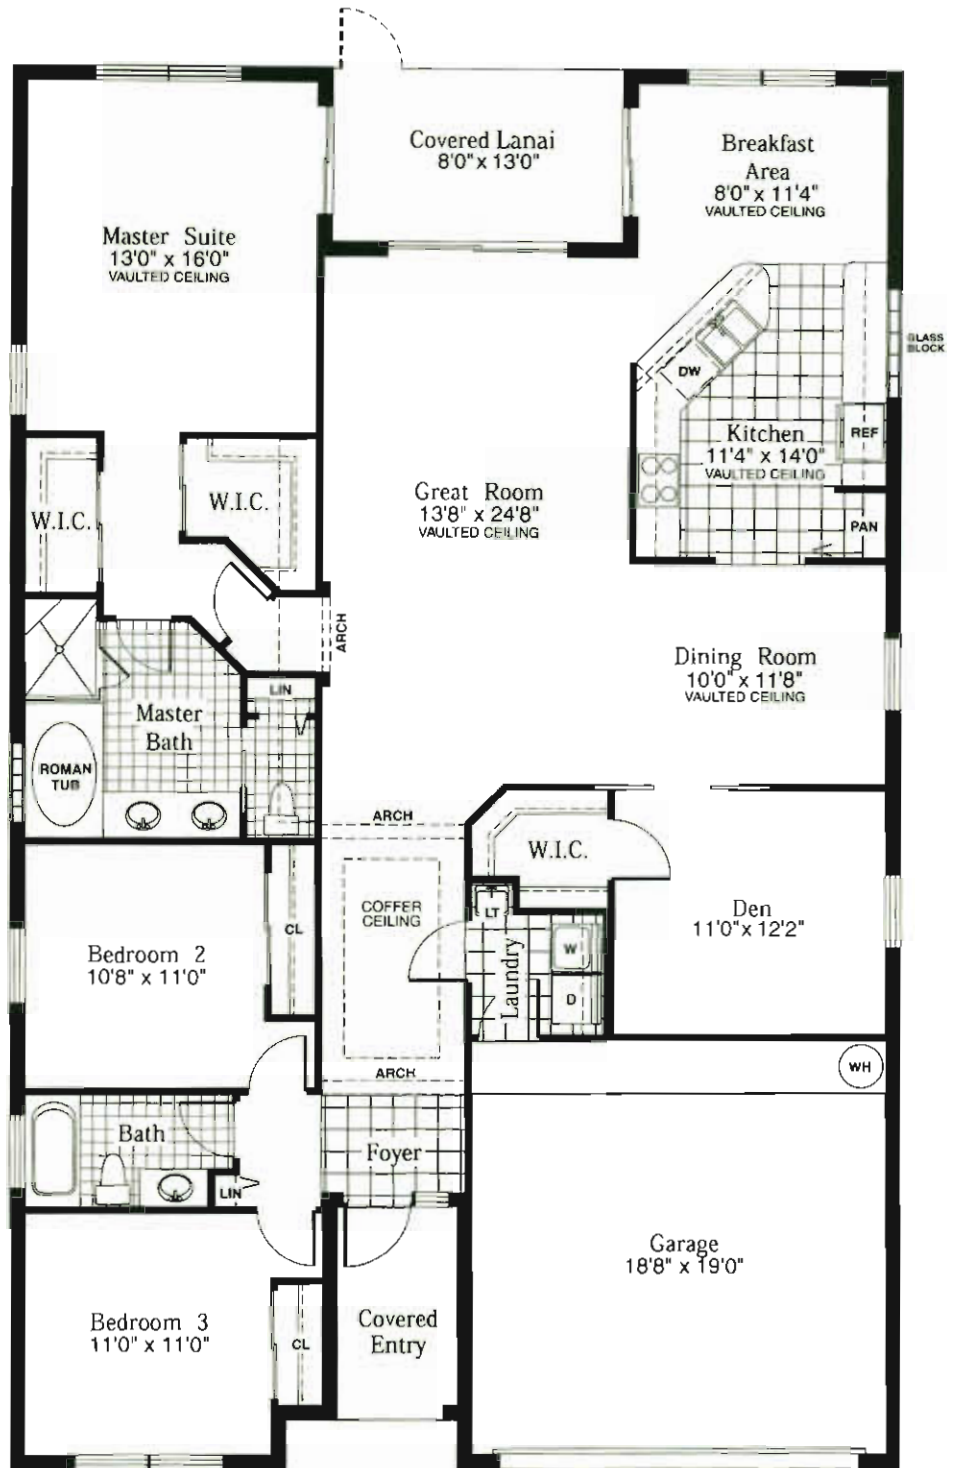

ADDISON RESERVE

Essex

3 BEDROOM/2 BATH

2-CAR GARAGE

2,017 SQ. FT. A/C AREA

2,533 SQ. FT. UNDER ROOF

FOR MORE INFORMATION PLEASE CALL:
800-352-2931 OR 941-352-1776