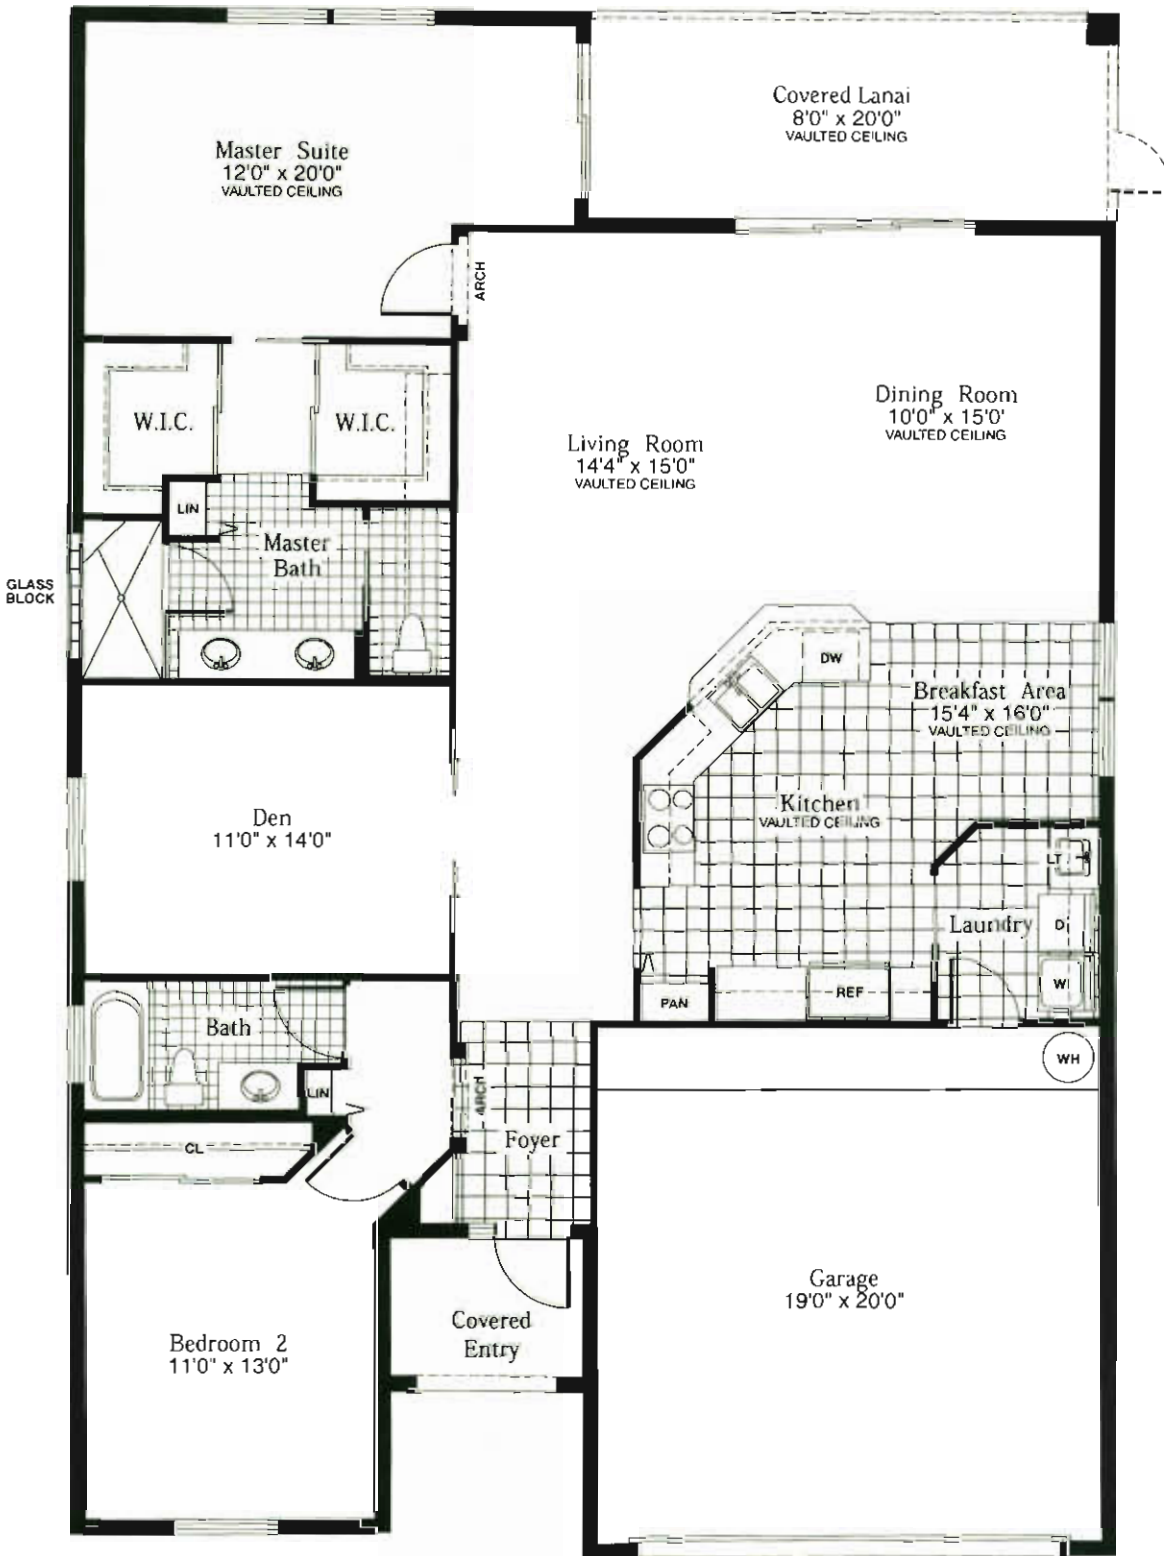

GLEN EAGLE

ADDISON RESERVE

Bristol

Bristol	
Living	1721 S.F.
Total	2340 S.F.

FOR MORE INFORMATION PLEASE CALL:
 800-352-2931 OR 941-352-1776
 WWW.TRANSEASTERNHOMES.COM