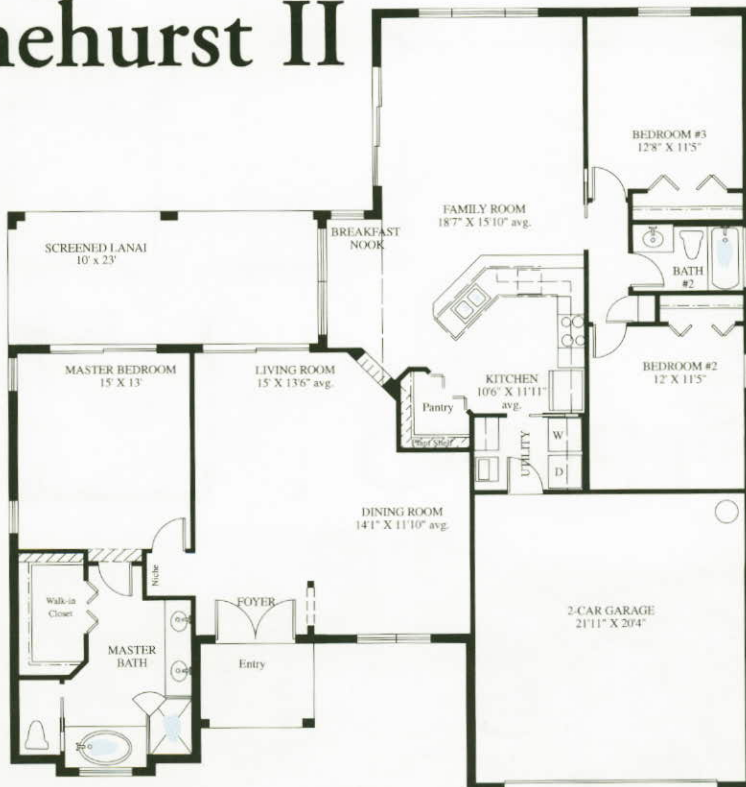

Pinehurst II

cutive
or plans
also
available

ATEWAY
Country Living

ay Sales Center
ateway Boulevard
ers, FL 33913
00 or (800) 535-0788
at. 9-6 - Sunday 10-5
ticipation Welcome
ommunities.com

LIVING AREA	1,942 Sq. Ft.
LANAI	230 Sq. Ft.
GARAGE	482 Sq. Ft.
ENTRY	110 Sq. Ft.
TOTAL	2,764 Sq. Ft.