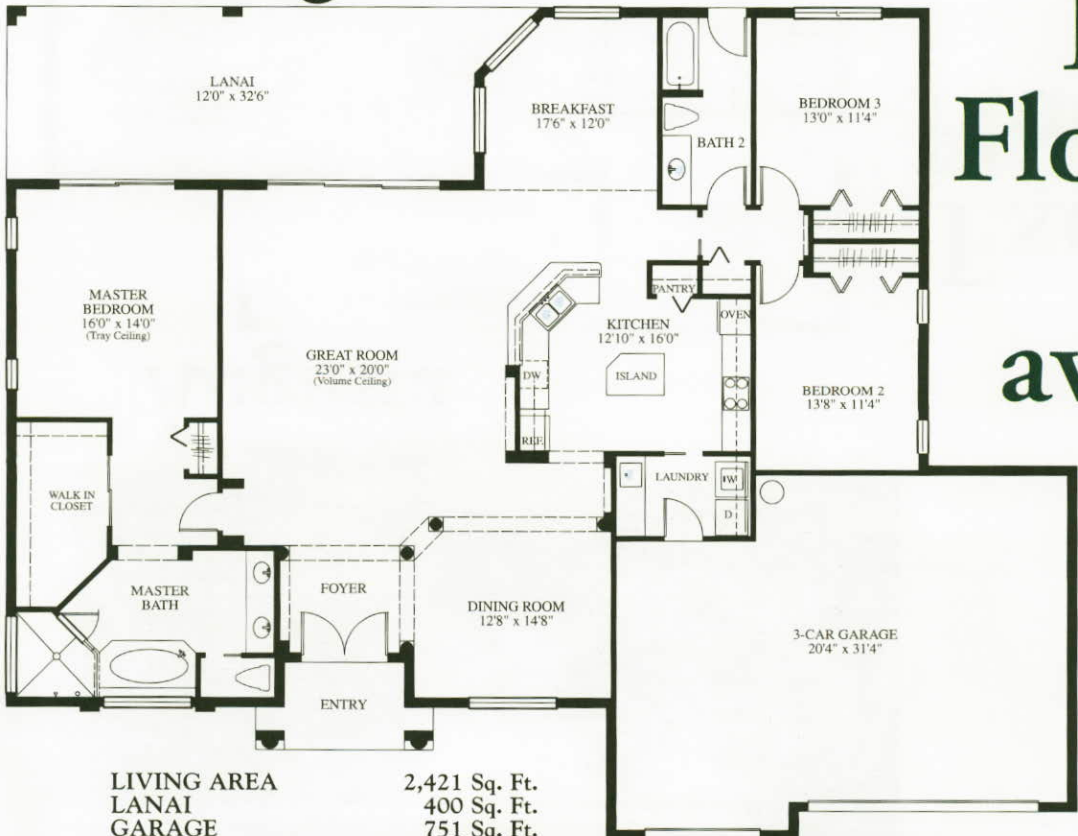

# Buckingham

F  
Flo  
av

LIVING AREA	2,421 Sq. Ft.
LANAI	400 Sq. Ft.
GARAGE	751 Sq. Ft.
ENTRY	61 Sq. Ft.
<b>TOTAL</b>	<b>3,633 Sq. Ft.</b>