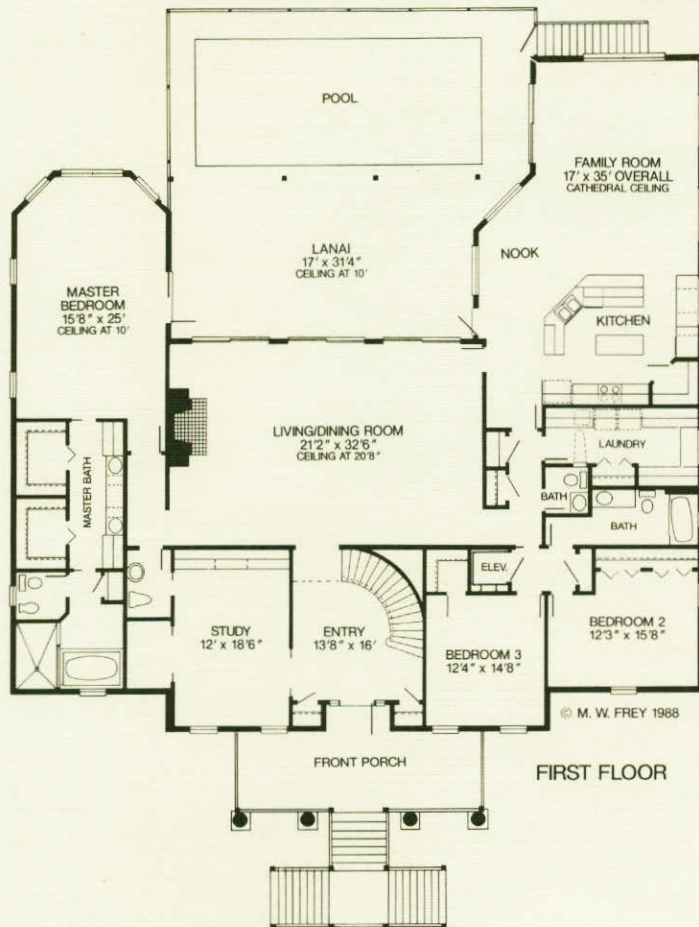

THE MONTROSE

Dimensions and specifications
subject to change without notice.

LIVING	5386 SQ. FT.
ENTRY	244 SQ. FT.
LANAI	551 SQ. FT.
LOWER LEVEL	3494 SQ. FT.
UPPER DECKS	581 SQ. FT.
STORAGE ROOMS	202 SQ. FT.
TOTAL	10458 SQ. FT.