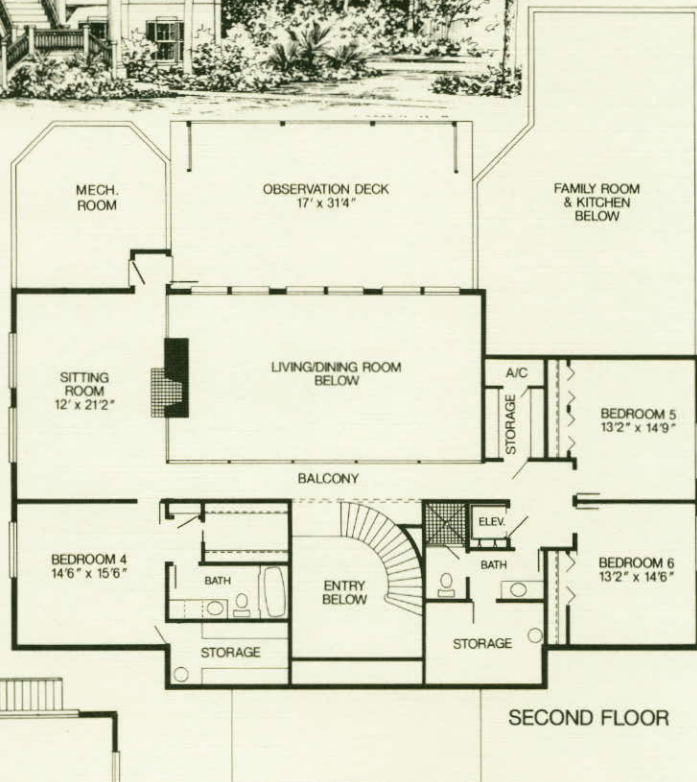

THE MONTROSE

Dimensions and specifications
subject to change without notice.

LIVING	5386 SQ. FT.
ENTRY	244 SQ. FT.
LANAI	551 SQ. FT.
LOWER LEVEL	3494 SQ. FT.
UPPER DECKS	581 SQ. FT.
STORAGE ROOMS	202 SQ. FT.
TOTAL	10458 SQ. FT.