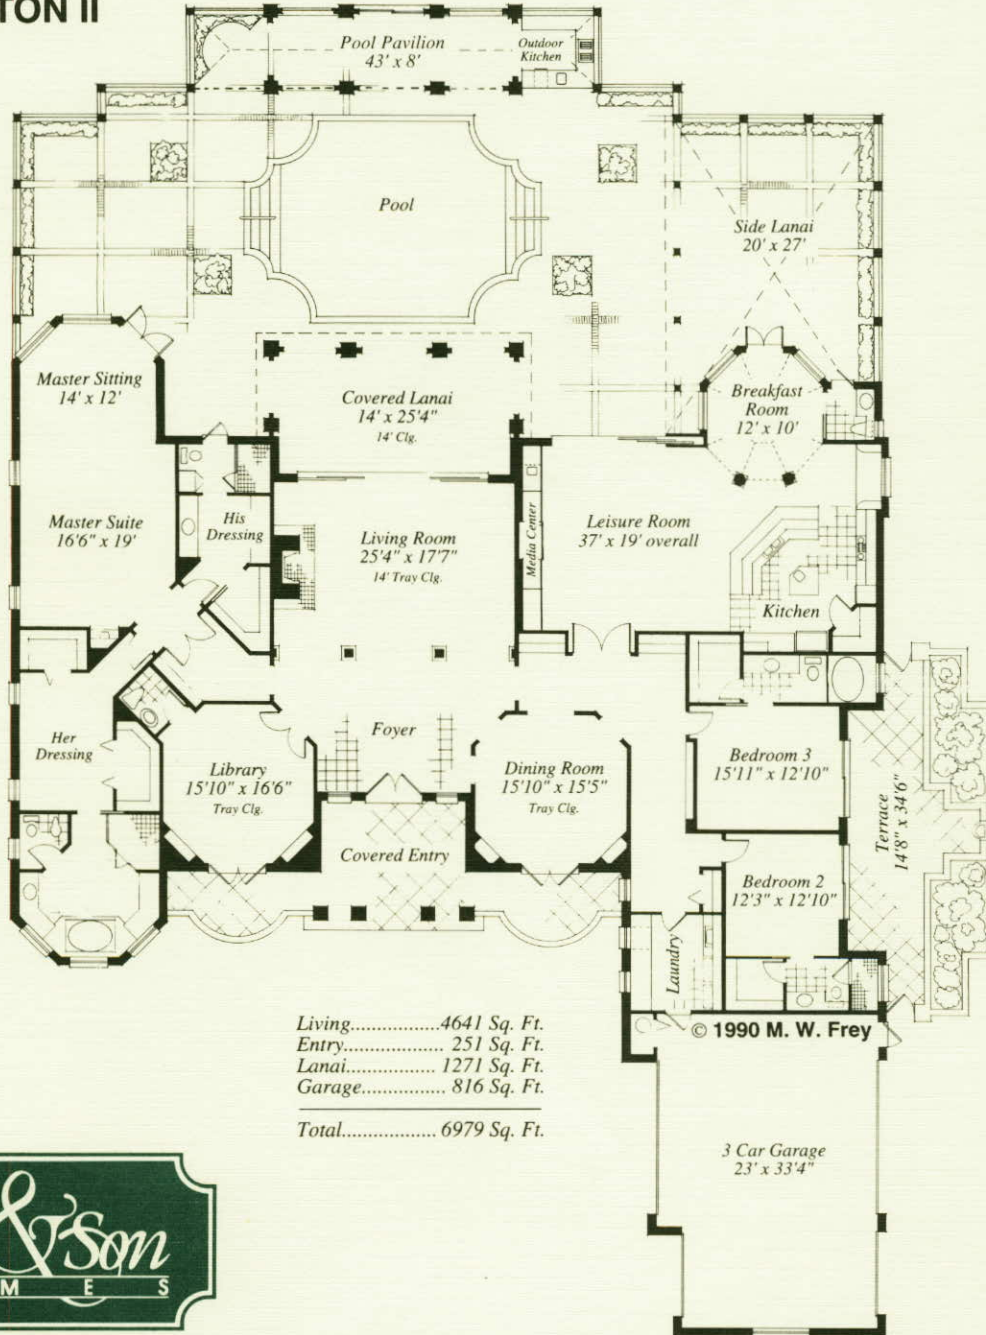

THE CARLTON II

Living.....4641 Sq. Ft.
 Entry..... 251 Sq. Ft.
 Lanai..... 1271 Sq. Ft.
 Garage..... 816 Sq. Ft.
 Total..... 6979 Sq. Ft.

© 1990 M. W. Frey

3 Car Garage
 23' x 33'4"

Dimensions and specifications
 subject to change without notice