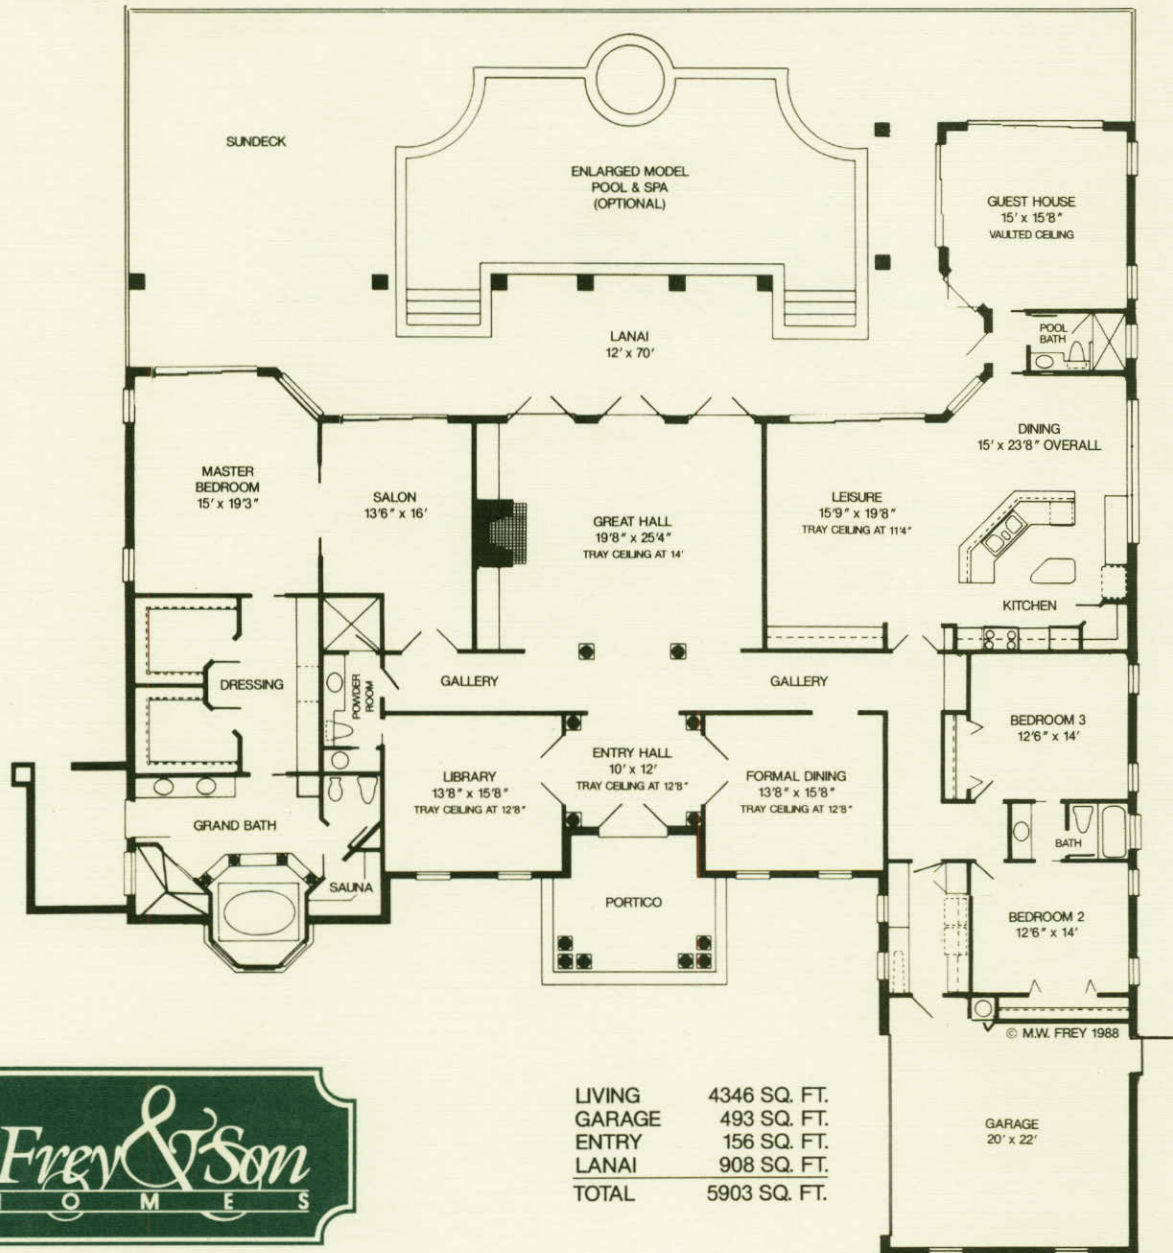

THE CLARIDGE

© M.W. FREY 1988

| | |
|--------------|---------------------|
| LIVING | 4346 SQ. FT. |
| GARAGE | 493 SQ. FT. |
| ENTRY | 156 SQ. FT. |
| LANAI | 908 SQ. FT. |
| TOTAL | 5903 SQ. FT. |

Dimensions and specifications subject to change without notice.