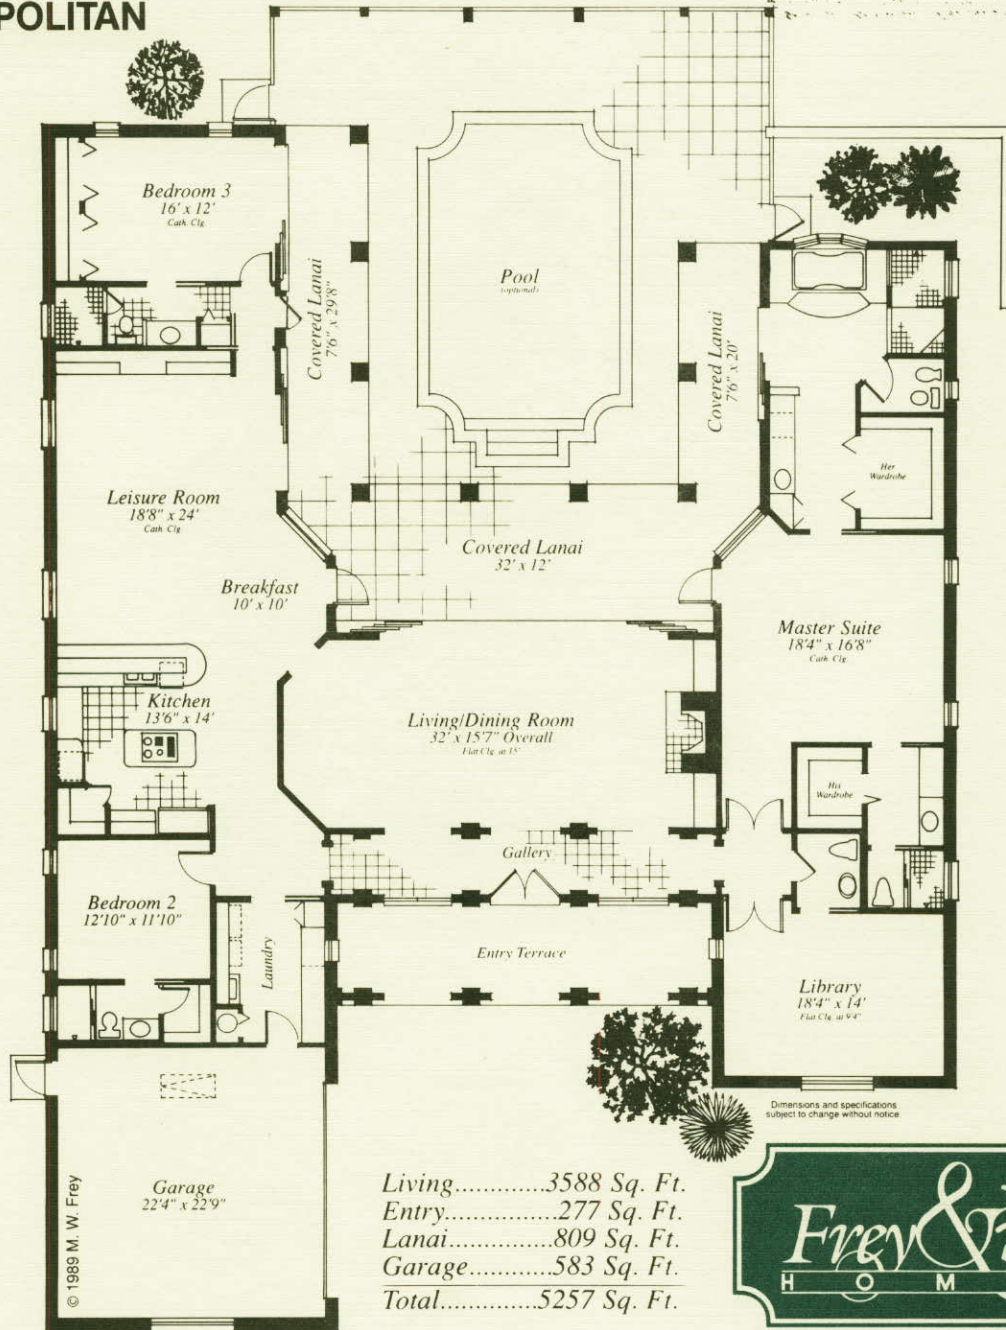

THE NEAPOLITAN

Living.....	3588 Sq. Ft.
Entry.....	277 Sq. Ft.
Lanai.....	809 Sq. Ft.
Garage.....	583 Sq. Ft.
Total.....	5257 Sq. Ft.