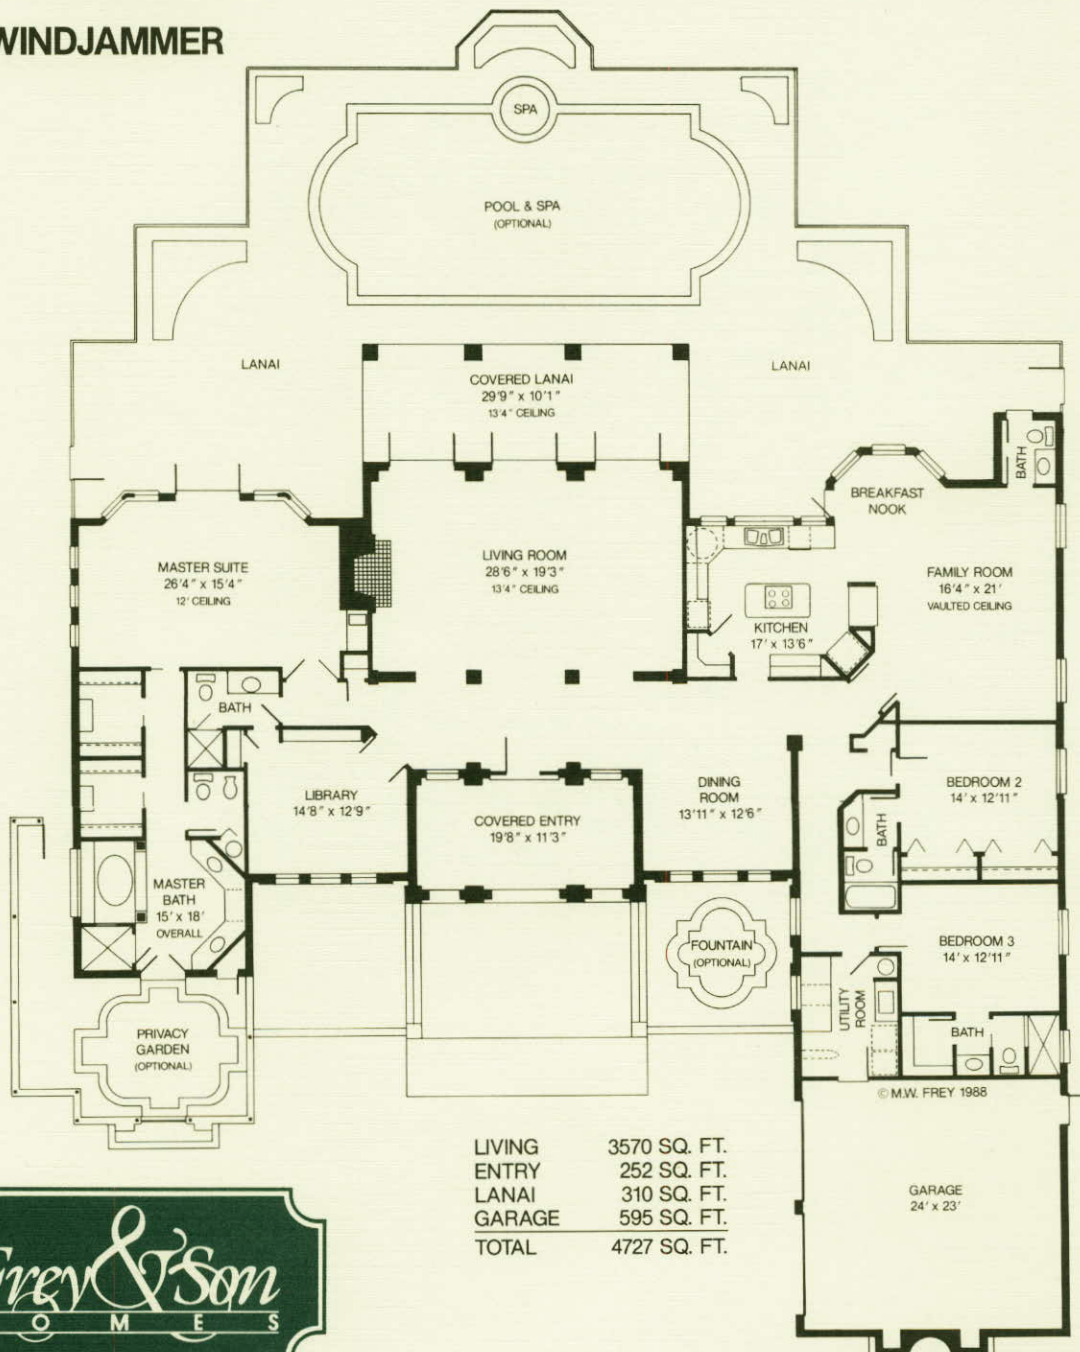

THE WINDJAMMER

LIVING	3570 SQ. FT.
ENTRY	252 SQ. FT.
LANAI	310 SQ. FT.
GARAGE	595 SQ. FT.
TOTAL	4727 SQ. FT.

Dimensions and specifications
subject to change without notice.

FSH 949029