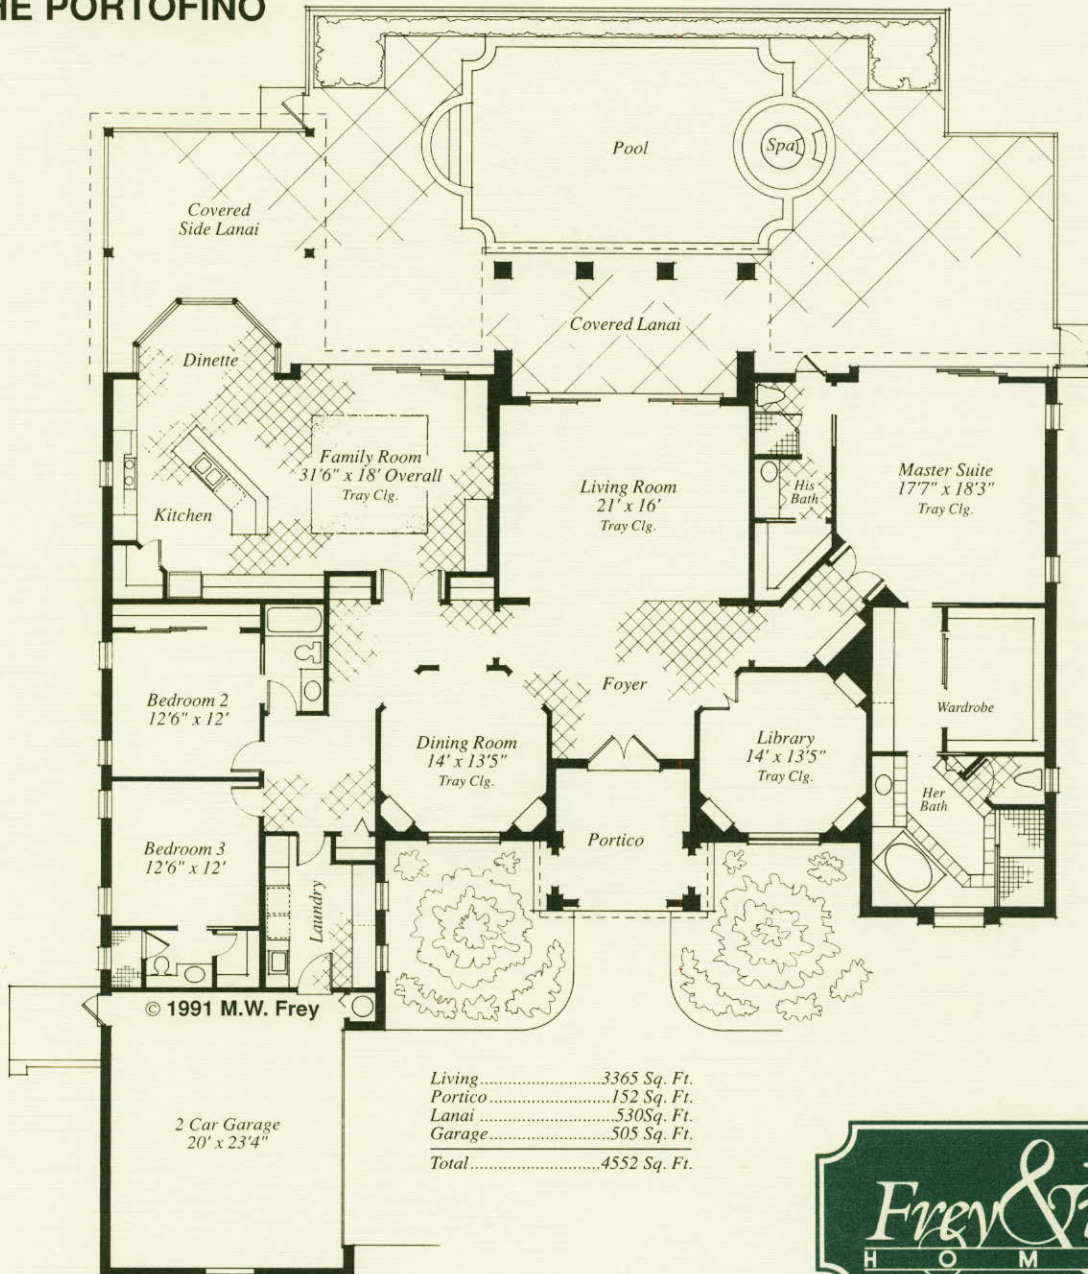

THE PORTOFINO

Living.....	3365 Sq. Ft.
Portico.....	152 Sq. Ft.
Lanai.....	530 Sq. Ft.
Garage.....	505 Sq. Ft.
Total.....	4552 Sq. Ft.

Dimensions and specifications
subject to change without notice.