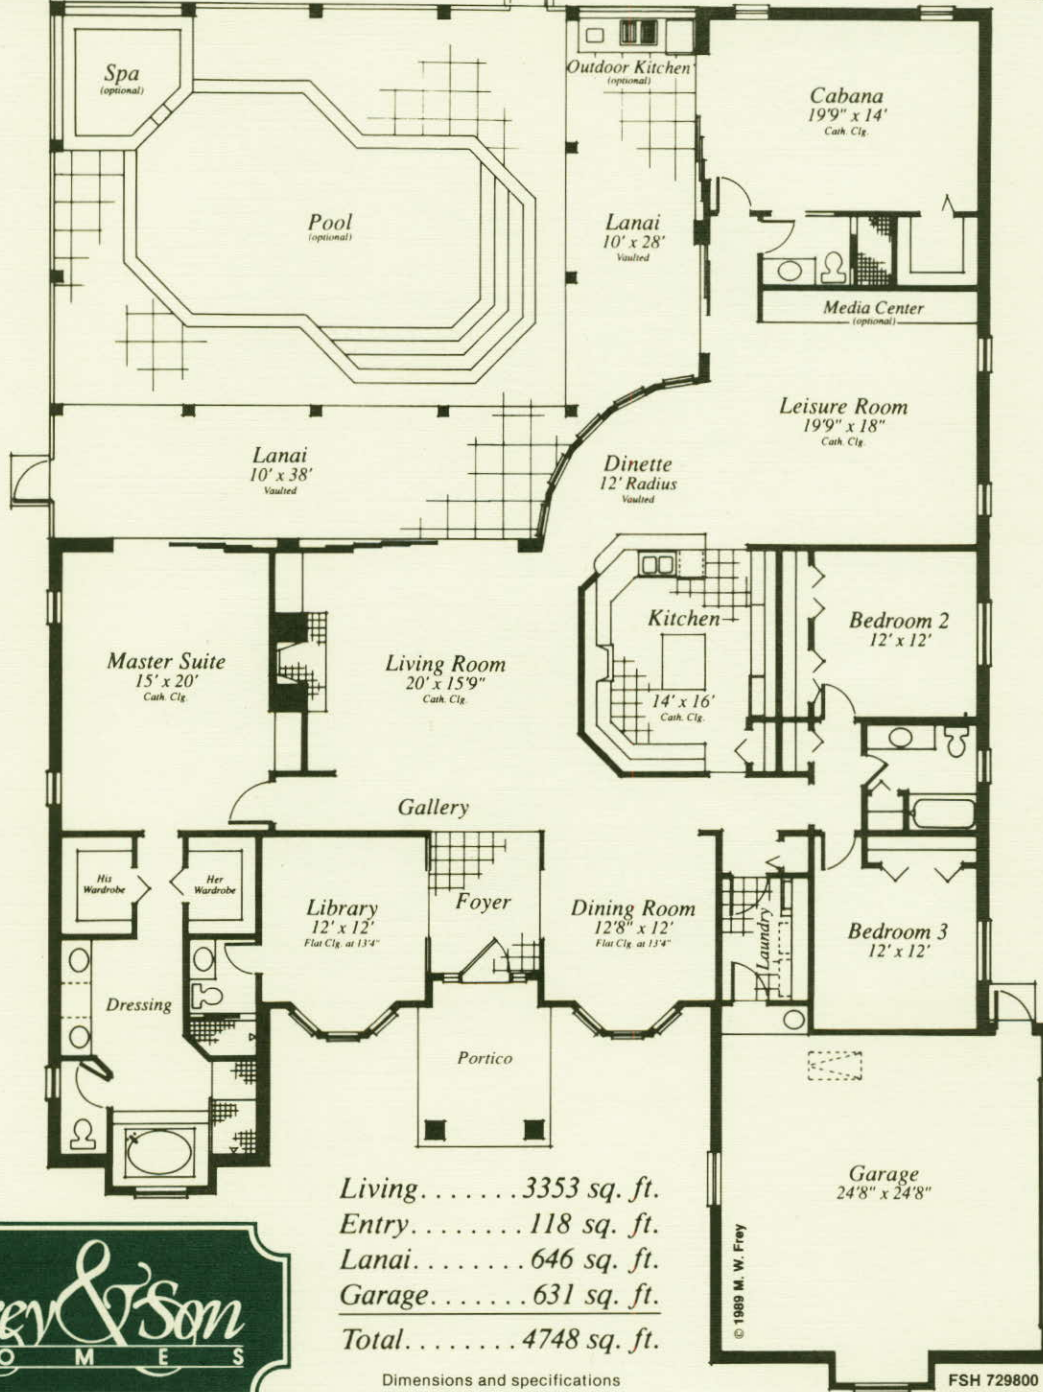

THE VENETIAN

Living 3353 sq. ft.
 Entry 118 sq. ft.
 Lanai 646 sq. ft.
 Garage 631 sq. ft.
 Total 4748 sq. ft.

Dimensions and specifications subject to change without notice.

FSH 729800

© 1989 M. W. Frey