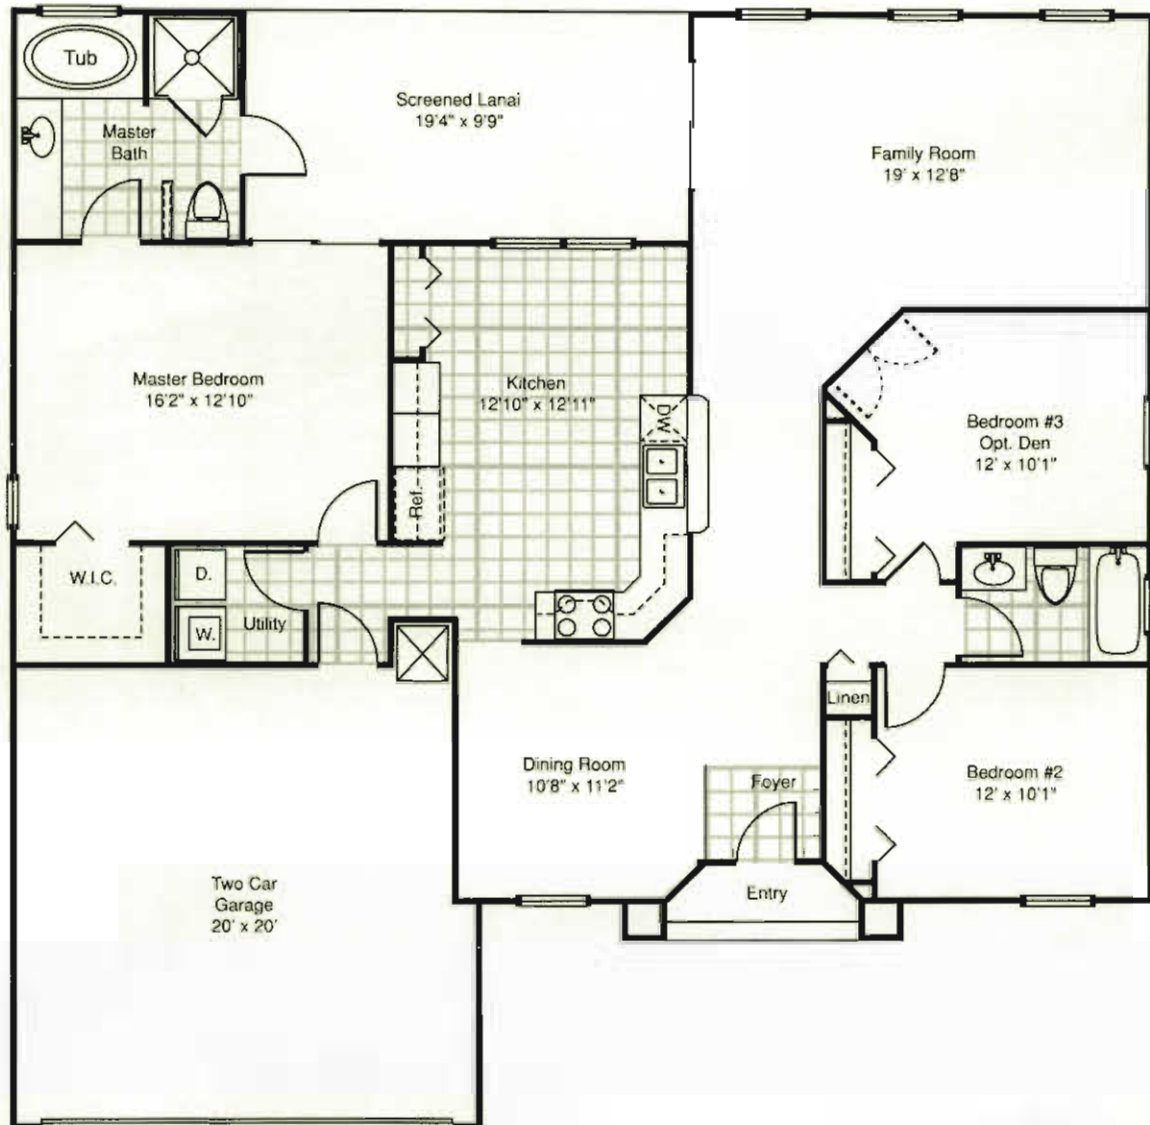

# Birchwood

Three Bedroom, Two Bath

A/C Living Area	1,569 Sq. Ft.
<b>TOTAL</b>	<b>2,226 Sq. Ft.</b>

All plans, dimensions and information are approximate and are subject to change without notice.

 Shaded area indicates tile flooring.