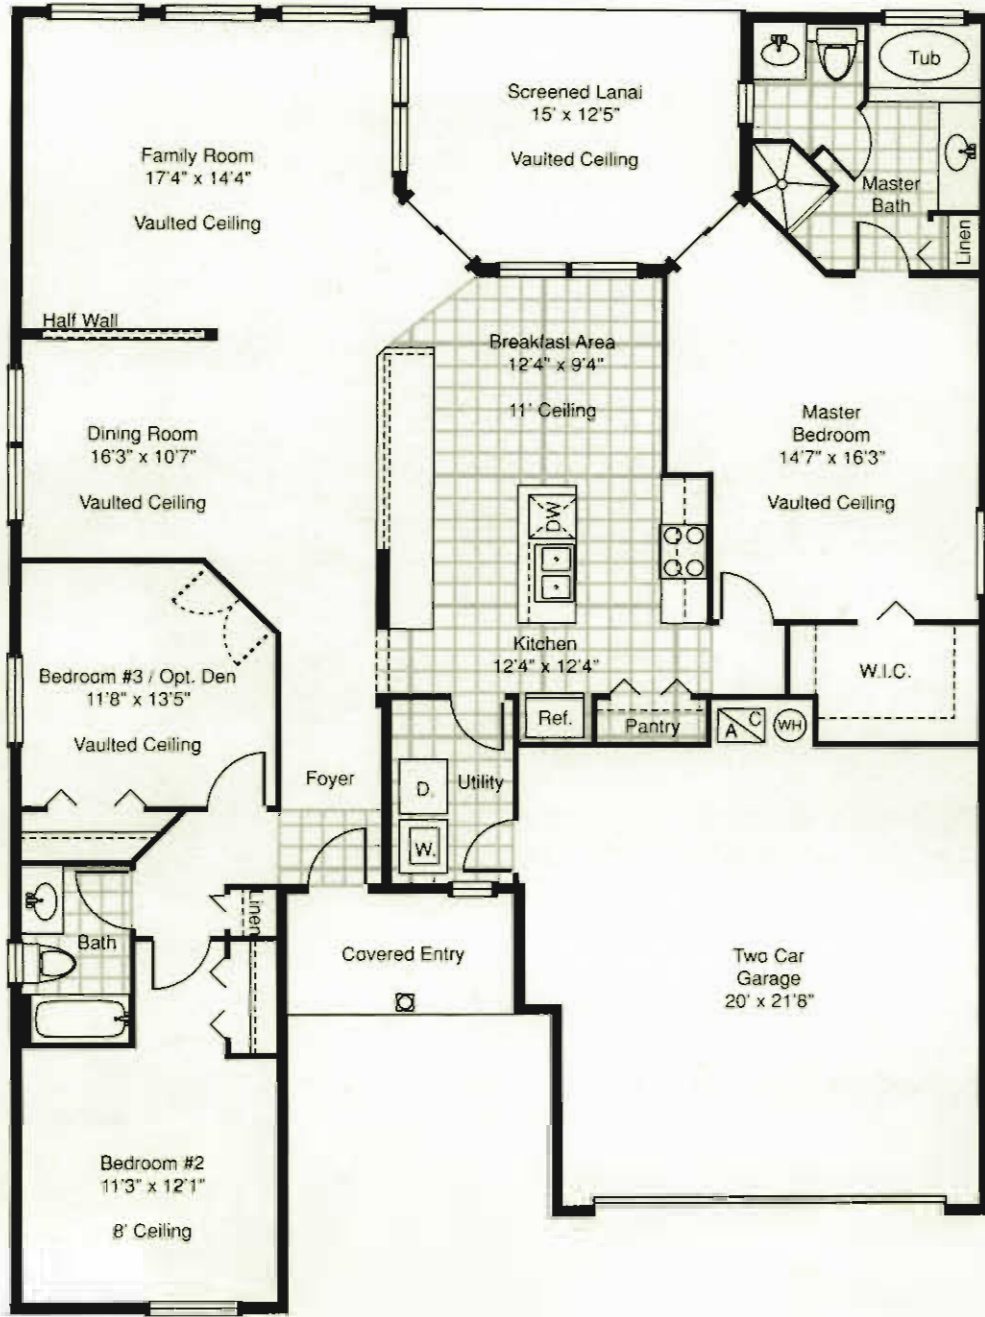

Bentley

Three Bedroom, Two Bath

A/C Living Area	1,765 Sq. Ft.
TOTAL	2,456 Sq. Ft.

All plans, dimensions and information are approximate and are subject to change without notice.

 Shaded area indicates tile flooring.