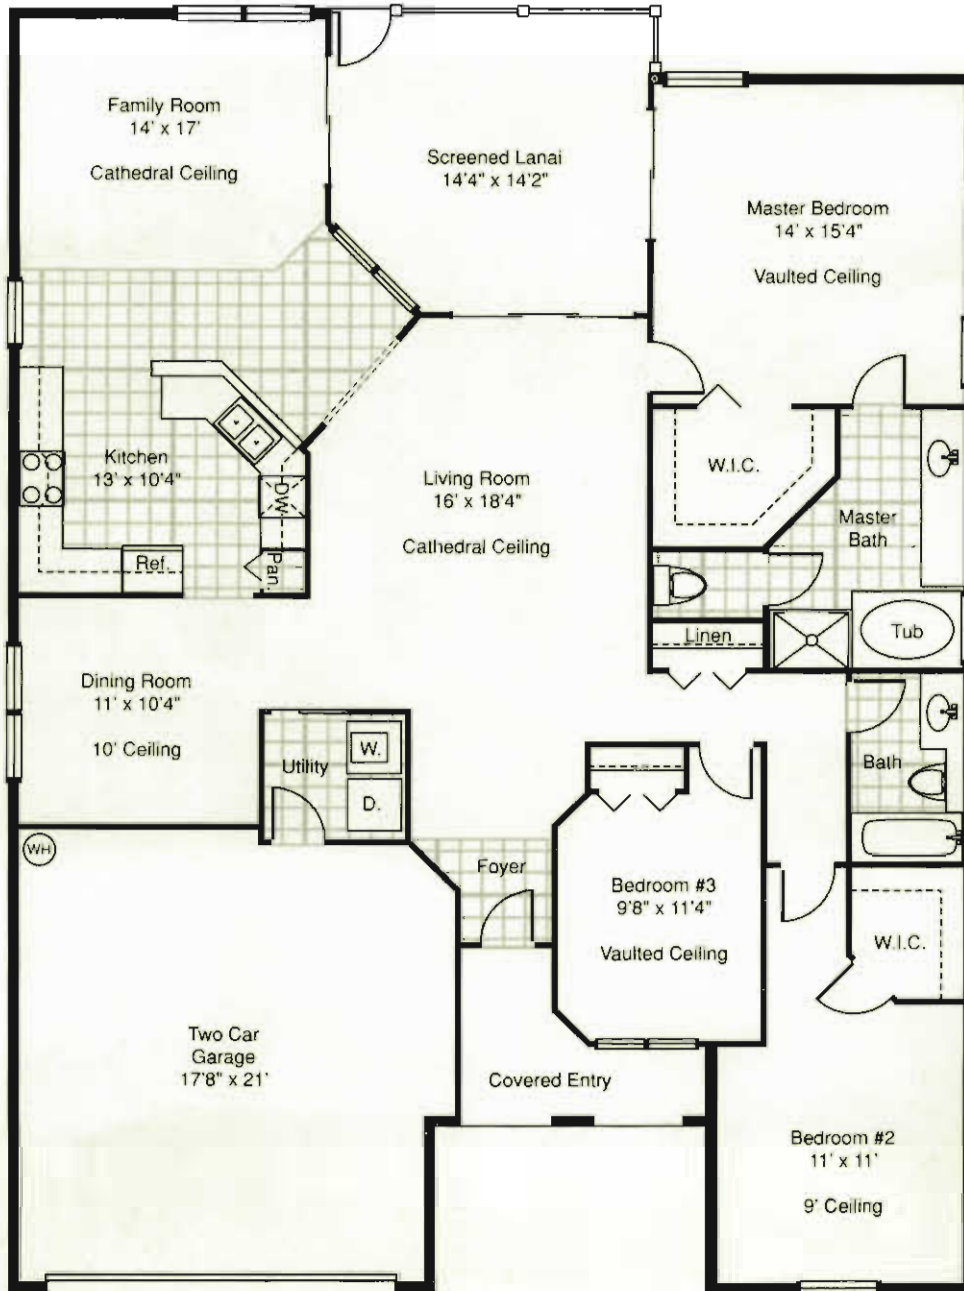

# Southport

Three Bedroom, Two Bath

A/C Living Area	1,847 Sq. Ft.
TOTAL	2,541 Sq. Ft.

All plans, dimensions and information are approximate and are subject to change without notice.

 Shaded area indicates tile flooring.