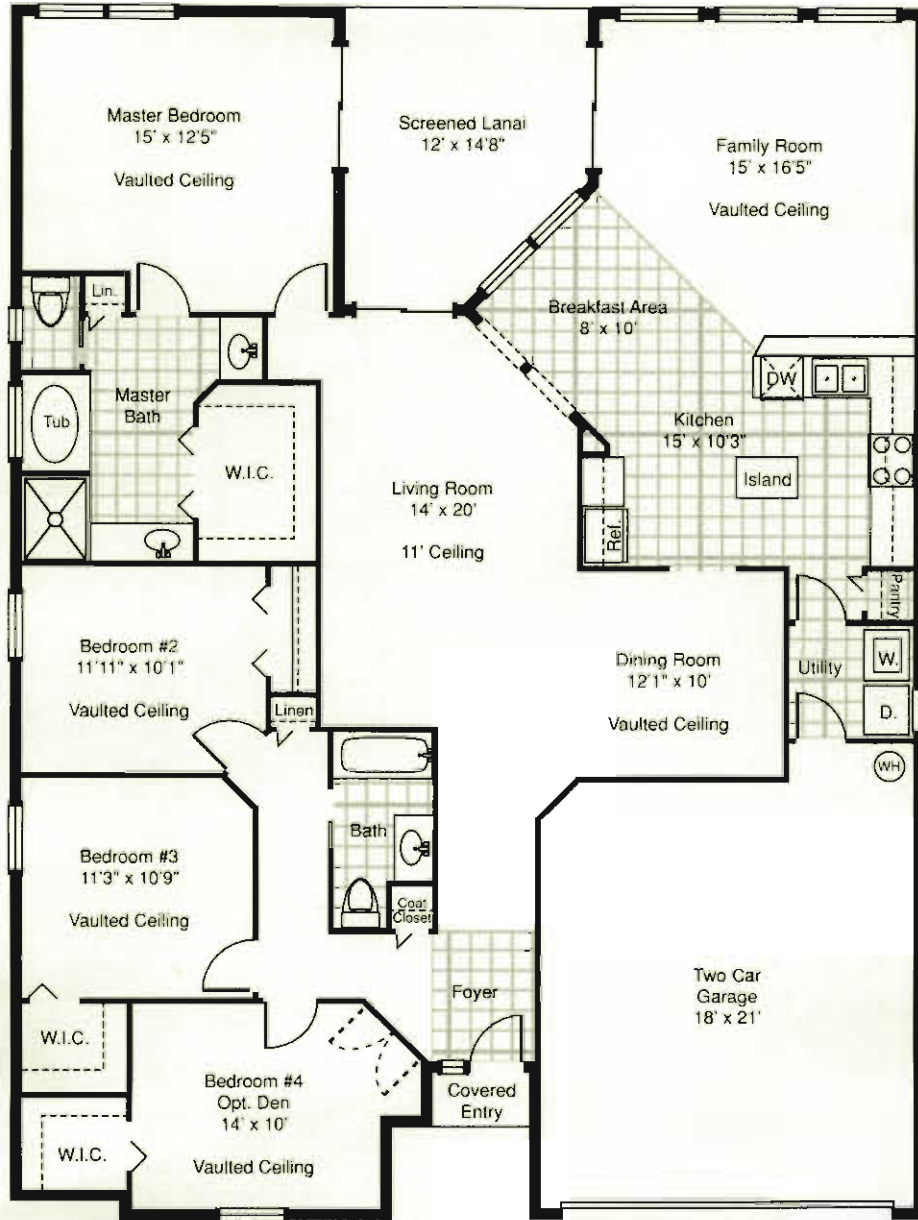

# Chesterfield

Four Bedroom, Two Bath

A/C Living Area	2,052 Sq. Ft.
TOTAL	2,643 Sq. Ft.

All plans, dimensions and information are approximate and are subject to change without notice.

 Shaded area indicates tile flooring.