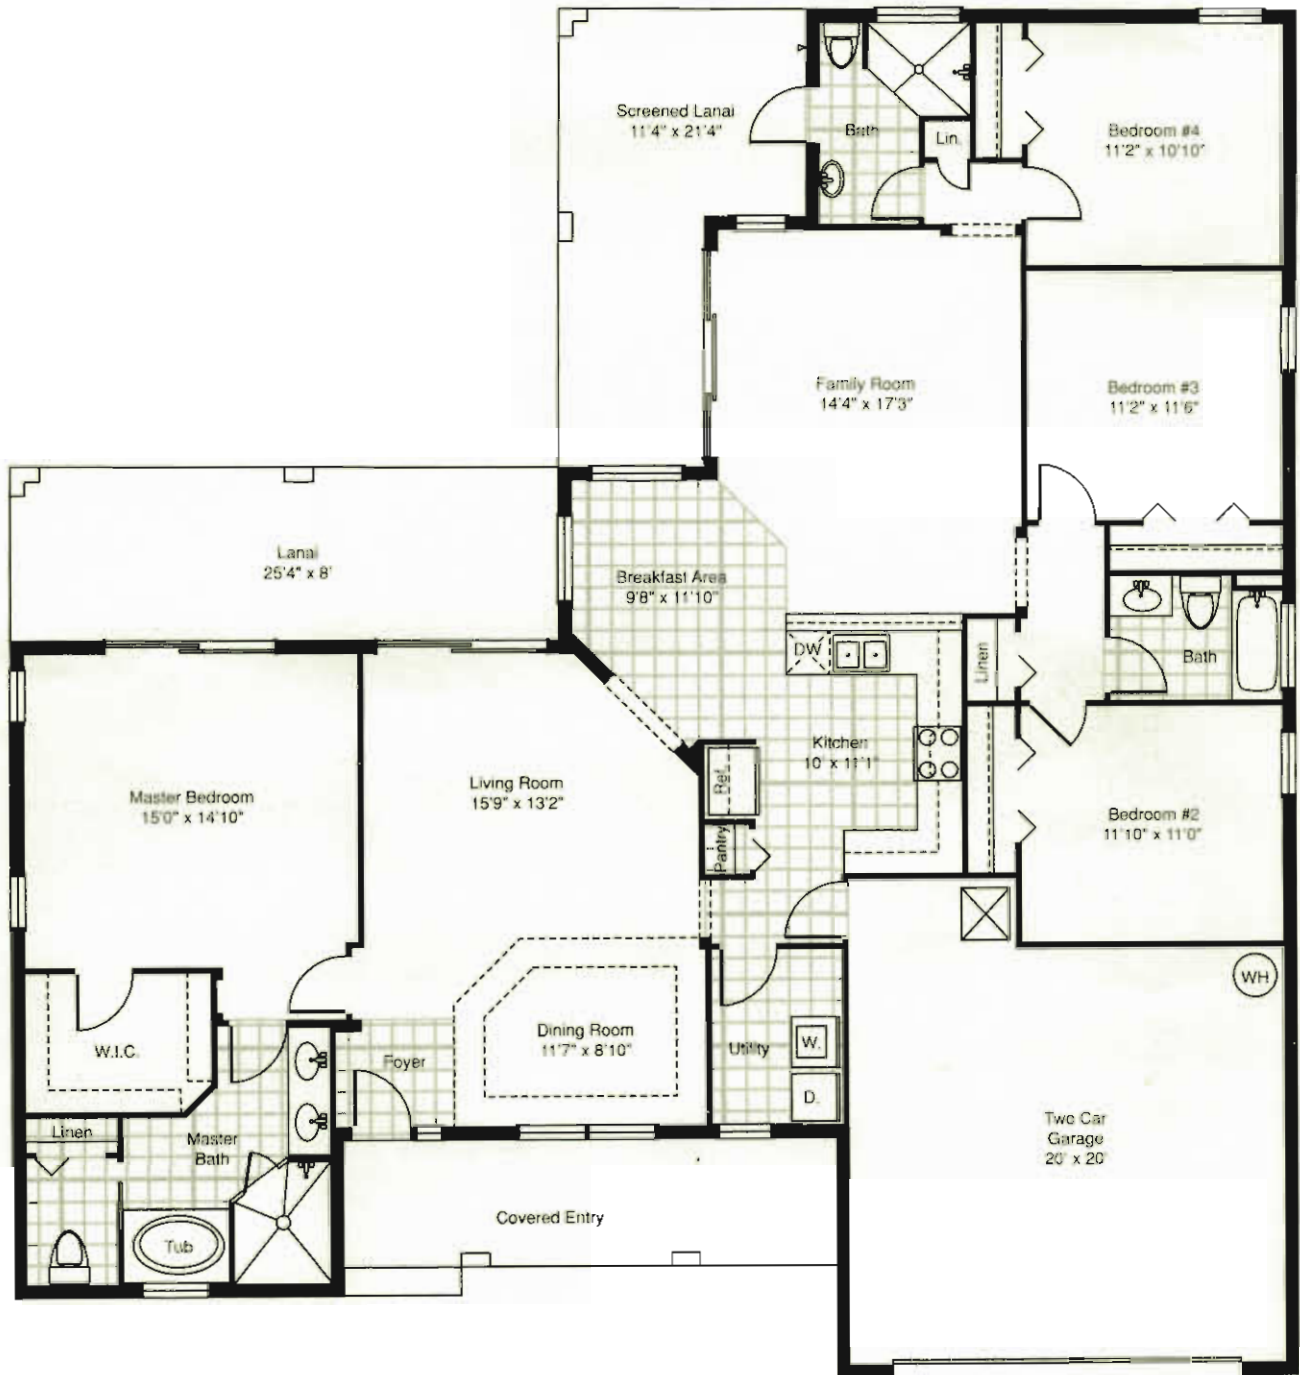

Carlyle

Four Bedroom, Three Bath

A/C Living Area	2,088 Sq. Ft.
TOTAL	3,074 Sq. Ft.

All plans, dimensions and information are approximate and are subject to change without notice.

 Shaded area indicates tile flooring.