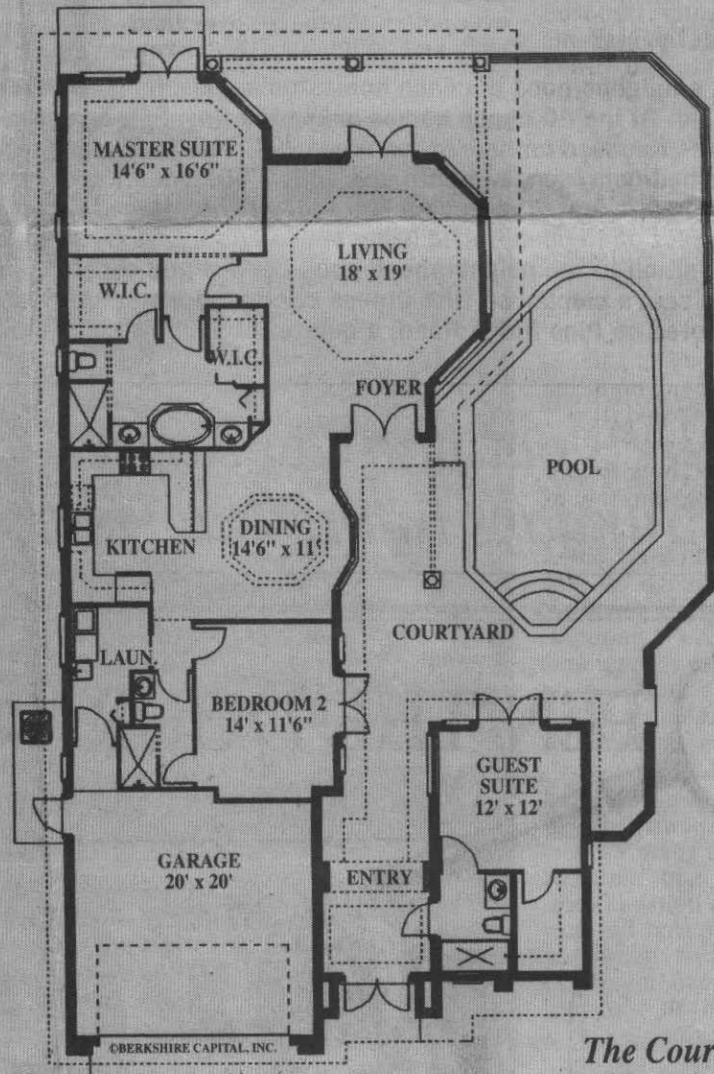

# Sweet Dreams...Are Made Of This!

Courtyard Homes From The Low \$180's

**The Courtyard Home**

A/C Living Area	1,654 sq.ft.
Guest Suite	296 sq.ft.
<b>TOTAL A/C</b>	<b>1,950 sq.ft.</b>

We've planned a community around everything you need for the Good Life...

...Carved out of the Natural beauty of Florida our 23 acre lake and 33 acres of preserve areas are the perfect setting for your new dream home.

...We've located our new community convenient to everything, yet secluded so you can enjoy this grand community.