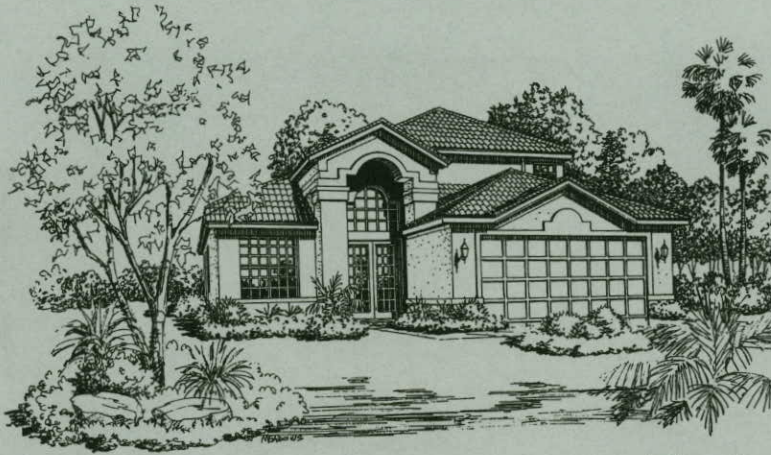

ELEVATIONS

The Laurel "A"

The Laurel "B"

The Laurel "C"

The Laurel 2090

3 Bedroom with Loft or
2 Bedroom with Den and Loft
3 Bathroom - 2 Car Garage

© PULTE HOME CORPORATION, 2000

- TV Outlet
- ▶ Telephone Outlet

Living Area	2,090 sq. ft.
Lanai	228 sq. ft.
Entry	25 sq. ft.
Garage	432 sq. ft.
Total	2,775 sq. ft.