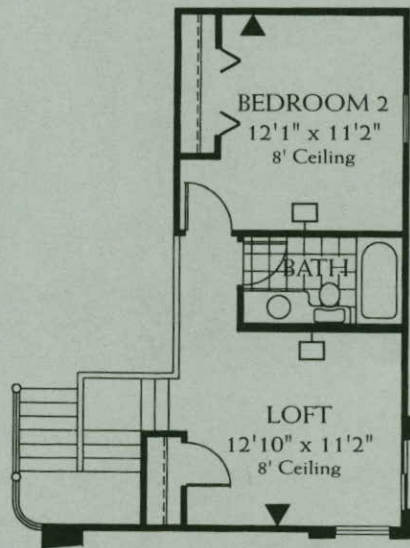

ELEVATIONS

The Laurel "A"

The Laurel "B"

The Laurel "C"

The Laurel 2090

3 Bedroom with Loft or
2 Bedroom with Den and Loft
3 Bathroom - 2 Car Garage

© PULTE HOME CORPORATION, 2000

- TV Outlet
- ▶ Telephone Outlet

Living Area	2,090 sq. ft.
Lanai	228 sq. ft.
Entry	25 sq. ft.
Garage	432 sq. ft.
Total	2,775 sq. ft.