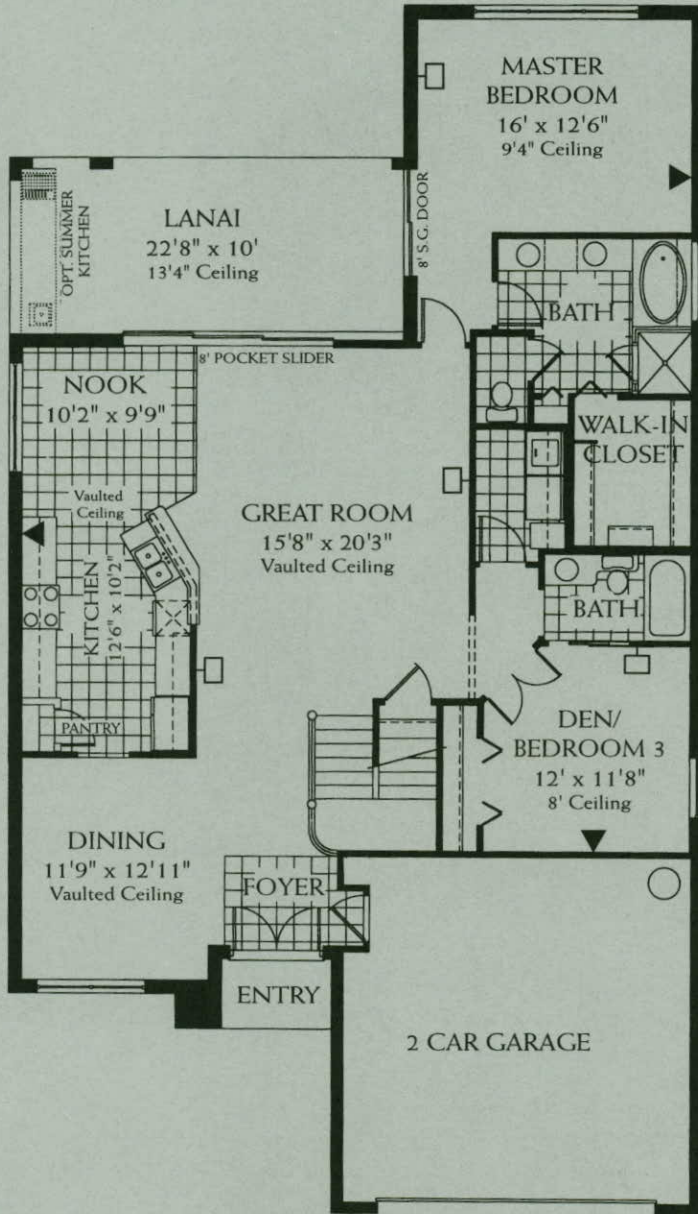

ELEVATIONS

The Laurel "A"

The Laurel "B"

The Laurel "C"

The Laurel 2090

3 Bedroom with Loft or
2 Bedroom with Den and Loft
3 Bathroom - 2 Car Garage

© PULTE HOME CORPORATION, 2000

- TV Outlet
- ▶ Telephone Outlet

Living Area	2,090 sq. ft.
Lanai	228 sq. ft.
Entry	25 sq. ft.
Garage	432 sq. ft.
Total	2,775 sq. ft.