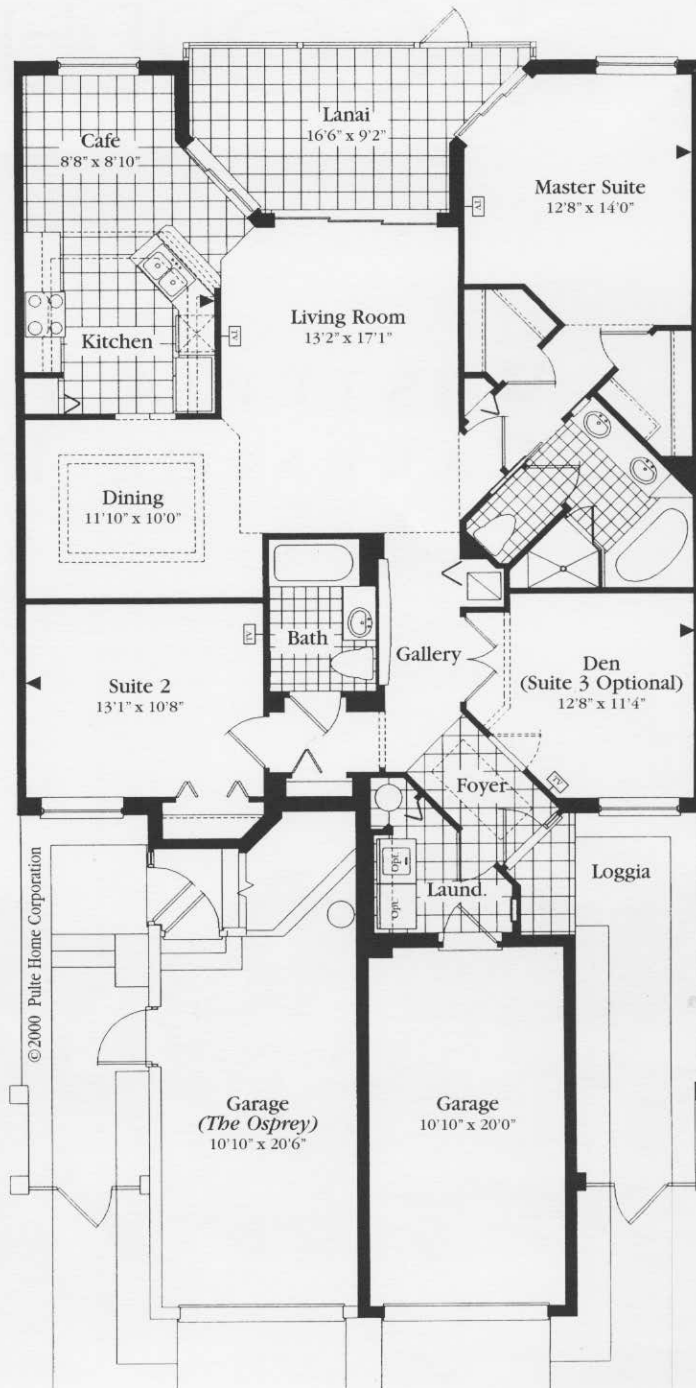

The Ibis 1560

2 Bedroom + Den
2 Bathroom - 1 Car Garage

| | |
|--------------|----------------------|
| Living Area | 1,560 sq. ft. |
| Lanai | 143 sq. ft. |
| Garage | 245 sq. ft. |
| Loggia | 19 sq. ft. |
| Total | 1,967 sq. ft. |

FIRST FLOOR INTERIOR
(8 unit building shown)

□ TV Outlet ► Telephone Outlet

Exact dimensions and spatial arrangements on this plan are approximate and may vary in final construction.