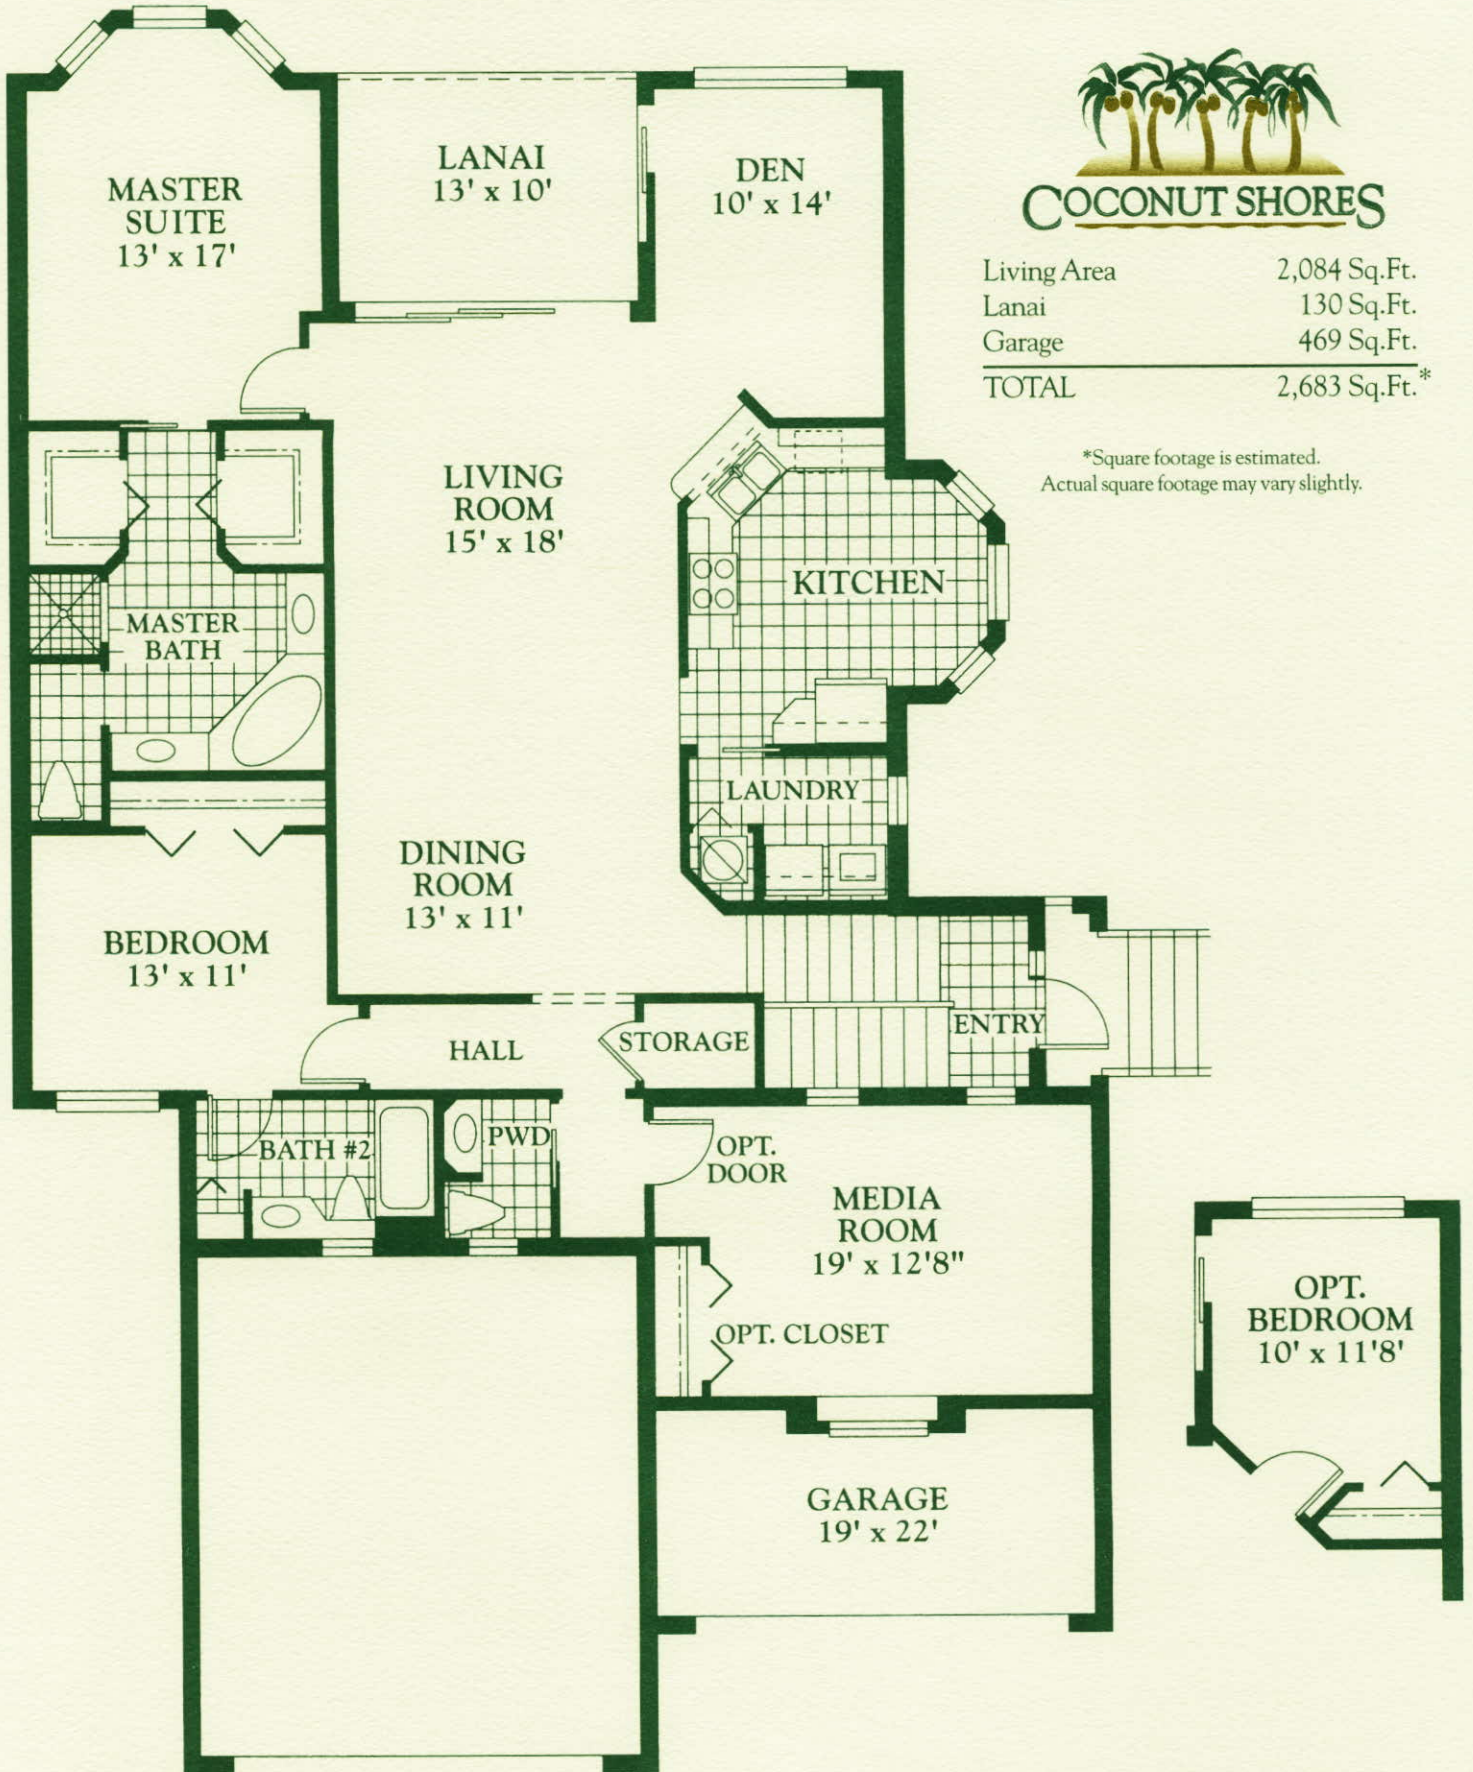

ROYAL PALM COACH HOME

Two Bedrooms Plus Den, Two-and-One Half Baths, Media Room, Two-Car Garage

COCONUT SHORES

Living Area	2,084 Sq.Ft.
Lanai	130 Sq.Ft.
Garage	469 Sq.Ft.
TOTAL	2,683 Sq.Ft.*

*Square footage is estimated.
Actual square footage may vary slightly.

2ND FLOOR RESIDENCE