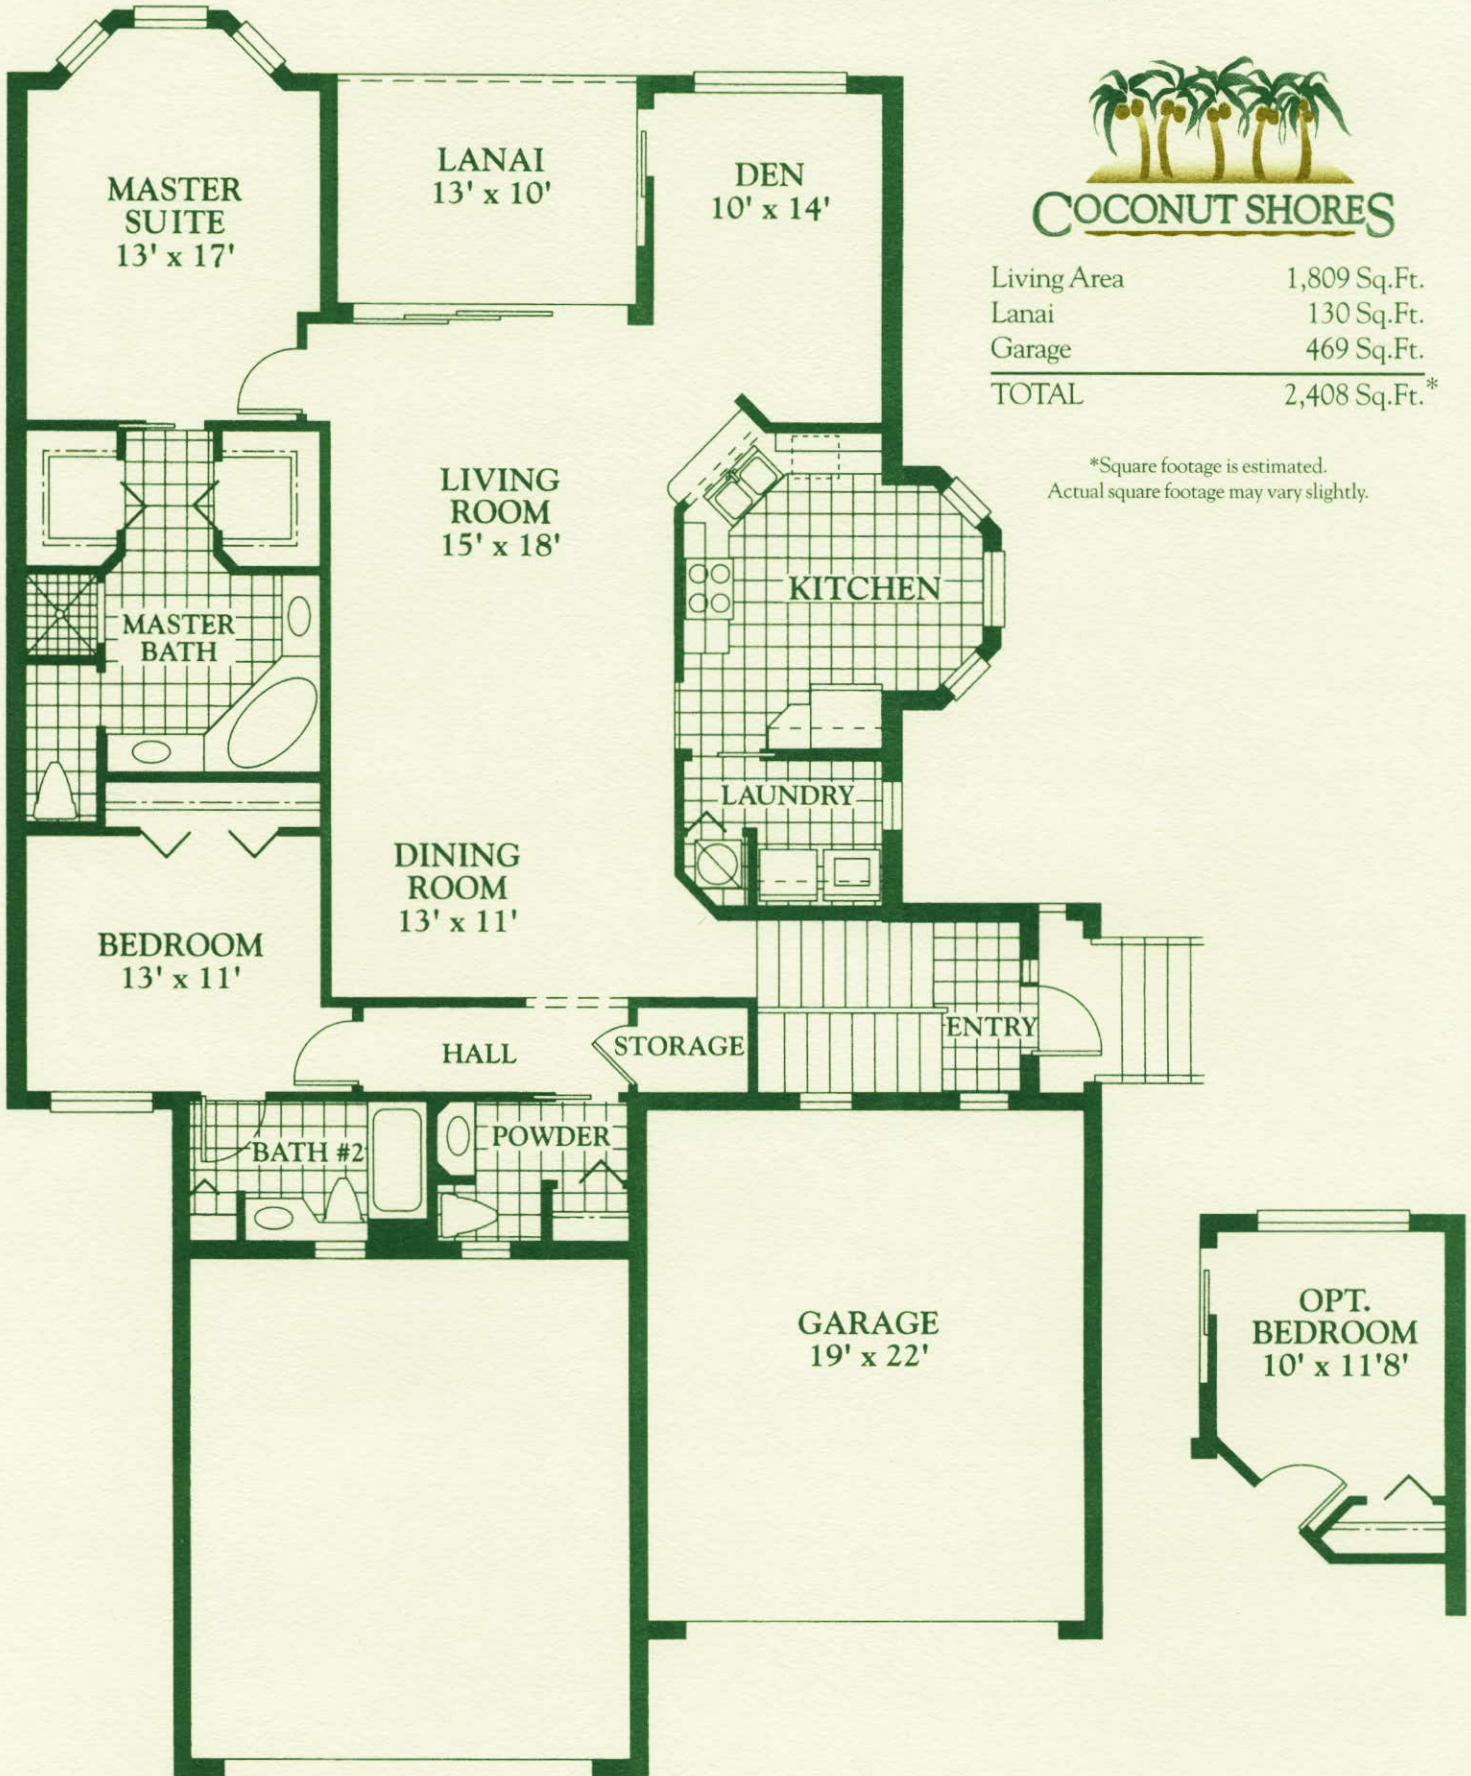

# THE SABAL COACH HOME

Two Bedrooms Plus Den, Two-and-One Half Baths, Two-Car Garage

**COCONUT SHORES**

Living Area	1,809 Sq.Ft.
Lanai	130 Sq.Ft.
Garage	469 Sq.Ft.
<b>TOTAL</b>	<b>2,408 Sq.Ft.*</b>

\*Square footage is estimated.  
Actual square footage may vary slightly.

2ND FLOOR RESIDENCE