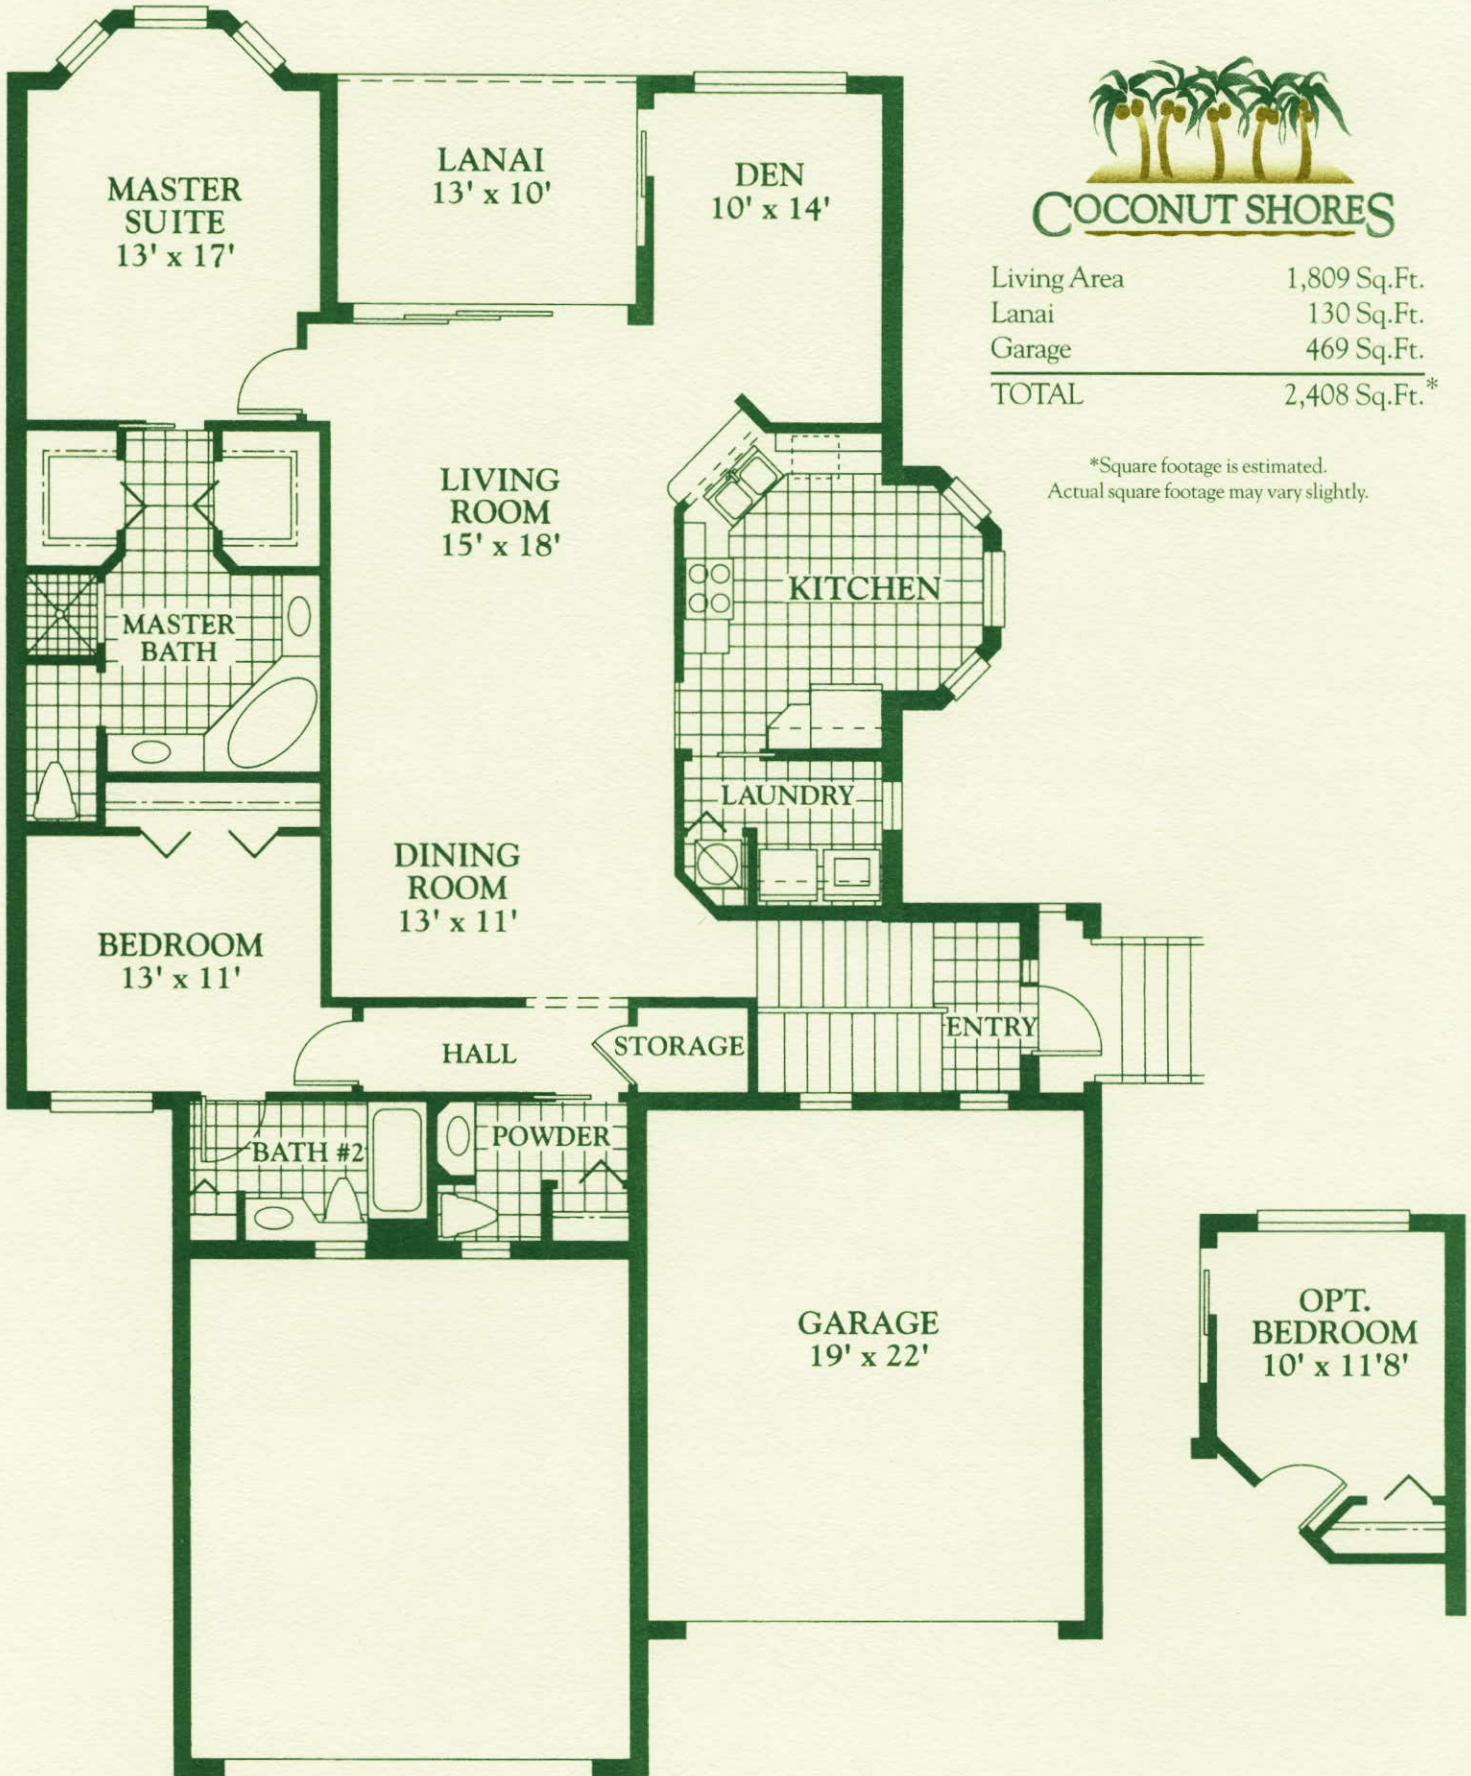

THE SABAL COACH HOME

Two Bedrooms Plus Den, Two-and-One Half Baths, Two-Car Garage

COCONUT SHORES

Living Area	1,809 Sq.Ft.
Lanai	130 Sq.Ft.
Garage	469 Sq.Ft.
TOTAL	2,408 Sq.Ft.*

*Square footage is estimated.
Actual square footage may vary slightly.

2ND FLOOR RESIDENCE