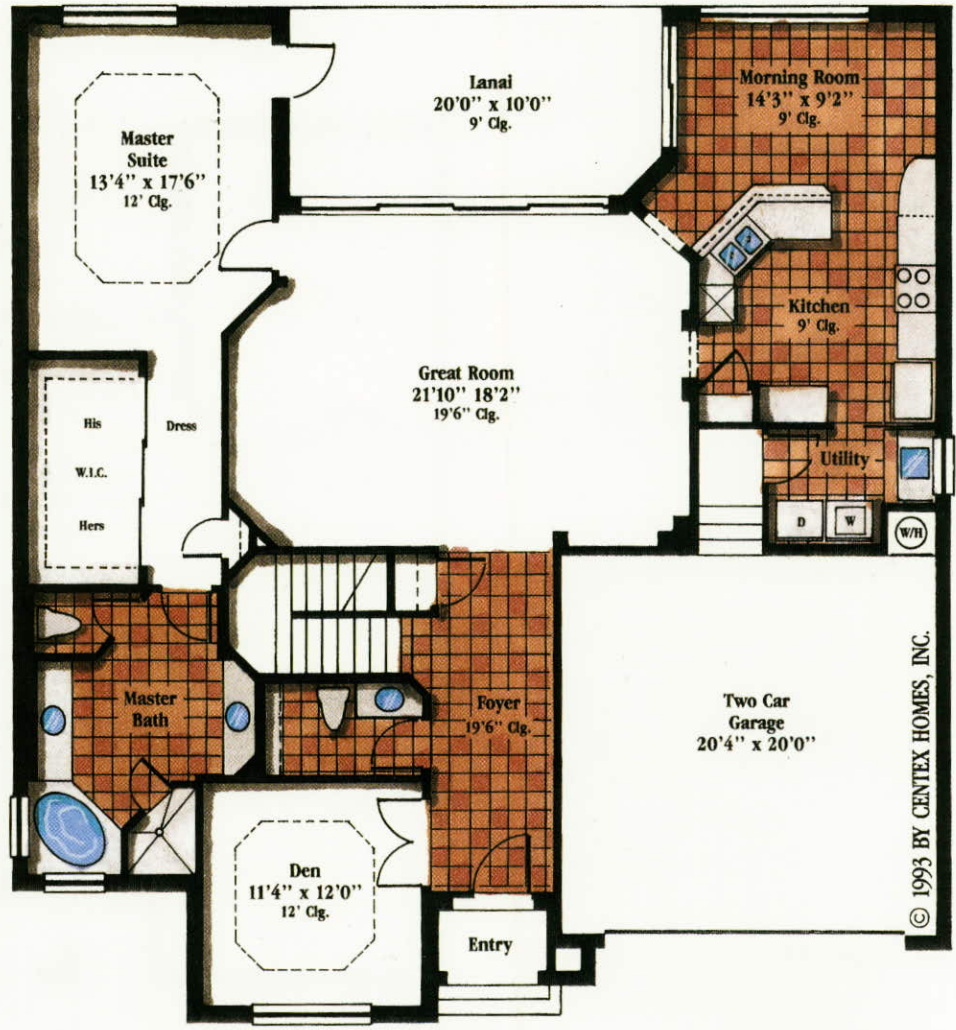

Optional 1st floor with viewing deck

KEEWAYDIN

Living Area	2,676 Sq. Ft.
Lanai	184 Sq. Ft.
Garage	470 Sq. Ft.
Entry	23 Sq. Ft.
TOTAL AREA	3,353 Sq. Ft.

**3 Bedrooms, Den or
Optional 4th Bedroom,
3 Baths, Morning Room,
2 Car Garage**

Optional Bedroom 4

© 1993 BY CENTEX HOMES, INC.

Optional 2nd floor viewing deck

KEEWAYDIN
2nd floor