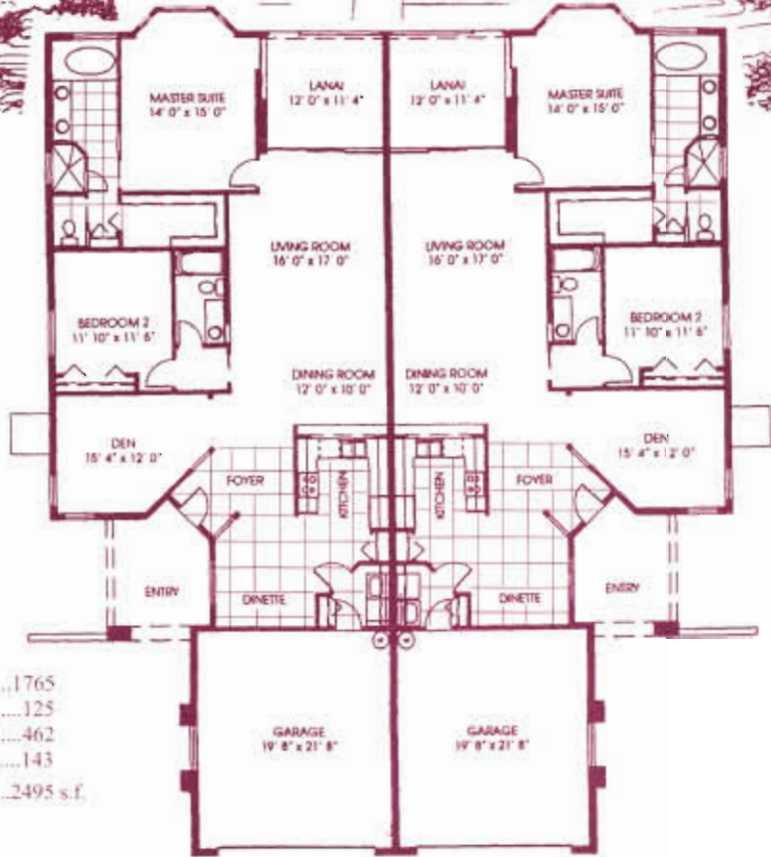

C

heshire

SQUARE FOOTAGE:

LIVING.....	1765
ENTRY.....	125
GARAGE.....	462
LANAI.....	143
TOTAL.....	2495 s.f.

Bedroom 3 in lieu of Den

Enclosed Den with French Doors & Pocket Door from Hall

Dining Room Wall Detail

Foyer Wall Ledge Detail

RENDERINGS ARE ARTISTS CONCEPTIONS. DIMENSIONS, SPECIFICATIONS AND FEATURES ARE SUBJECT TO CHANGE WITHOUT NOTICE.