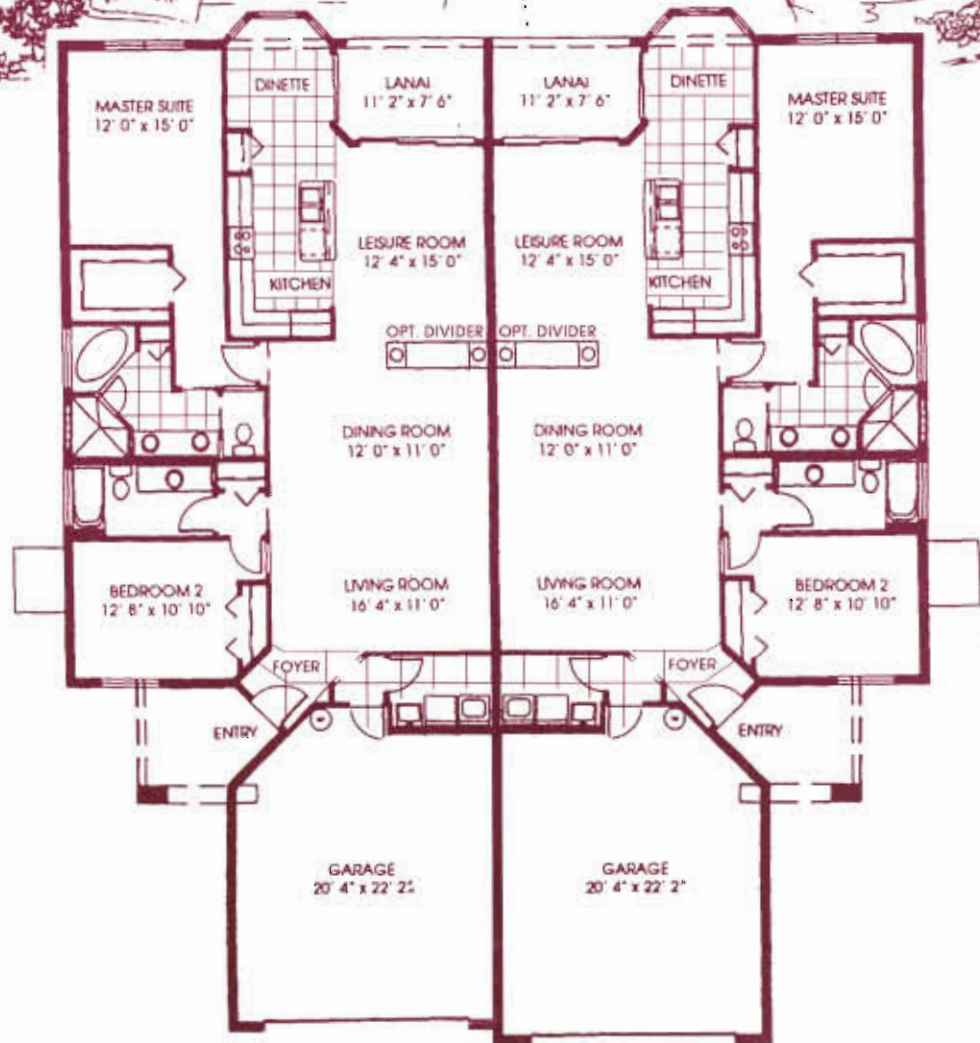

Brittany

SQUARE FOOTAGE:

LIVING.....	1651
ENTRY.....	82
GARAGE.....	495
LANAI.....	91
TOTAL.....	2236 s.f.

RENDERINGS ARE ARTISTS CONCEPTIONS. DIMENSIONS, SPECIFICATIONS AND FEATURES ARE SUBJECT TO CHANGE WITHOUT NOTICE.