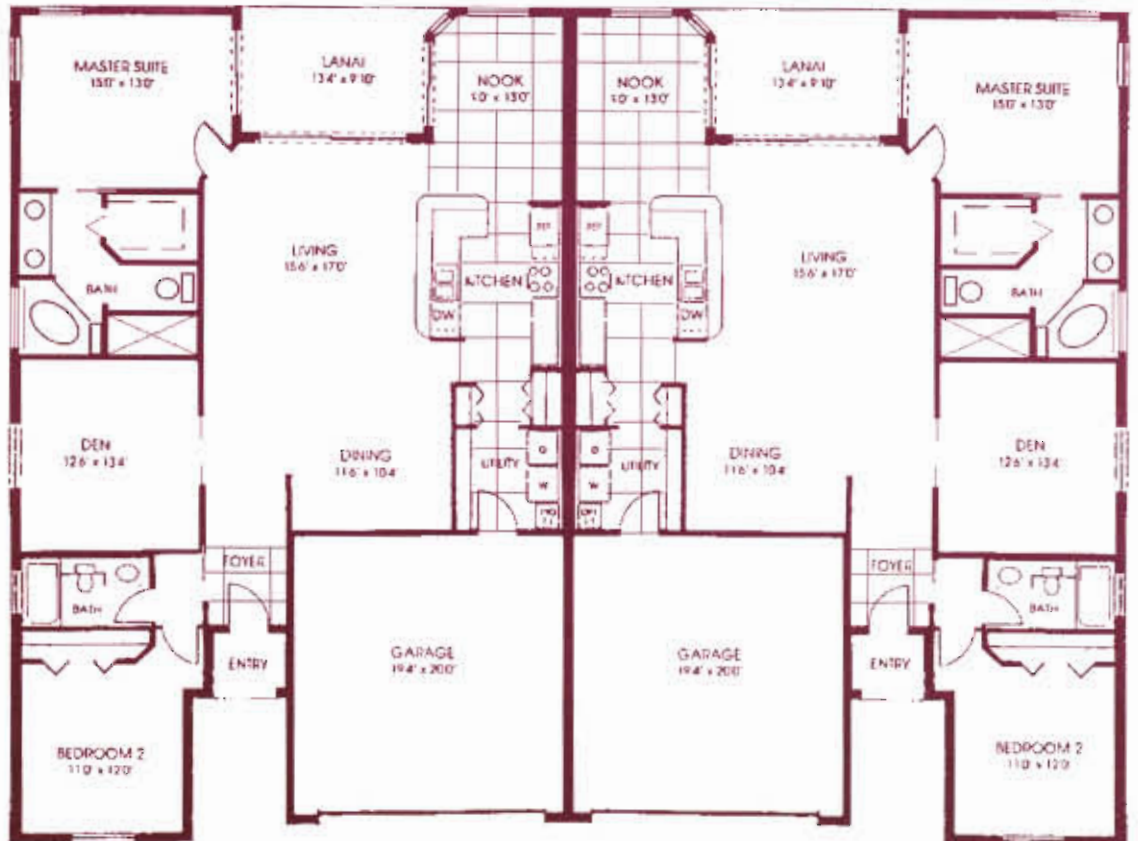

Dover

SQUARE FOOTAGE:

LIVING.....	1678
ENTRY.....	28
GARAGE.....	457
LANAI.....	120
TOTAL.....	2283 s.f.

RENDERINGS ARE ARTISTS CONCEPTIONS. DIMENSIONS, SPECIFICATIONS AND FEATURES ARE SUBJECT TO CHANGE WITHOUT NOTICE.