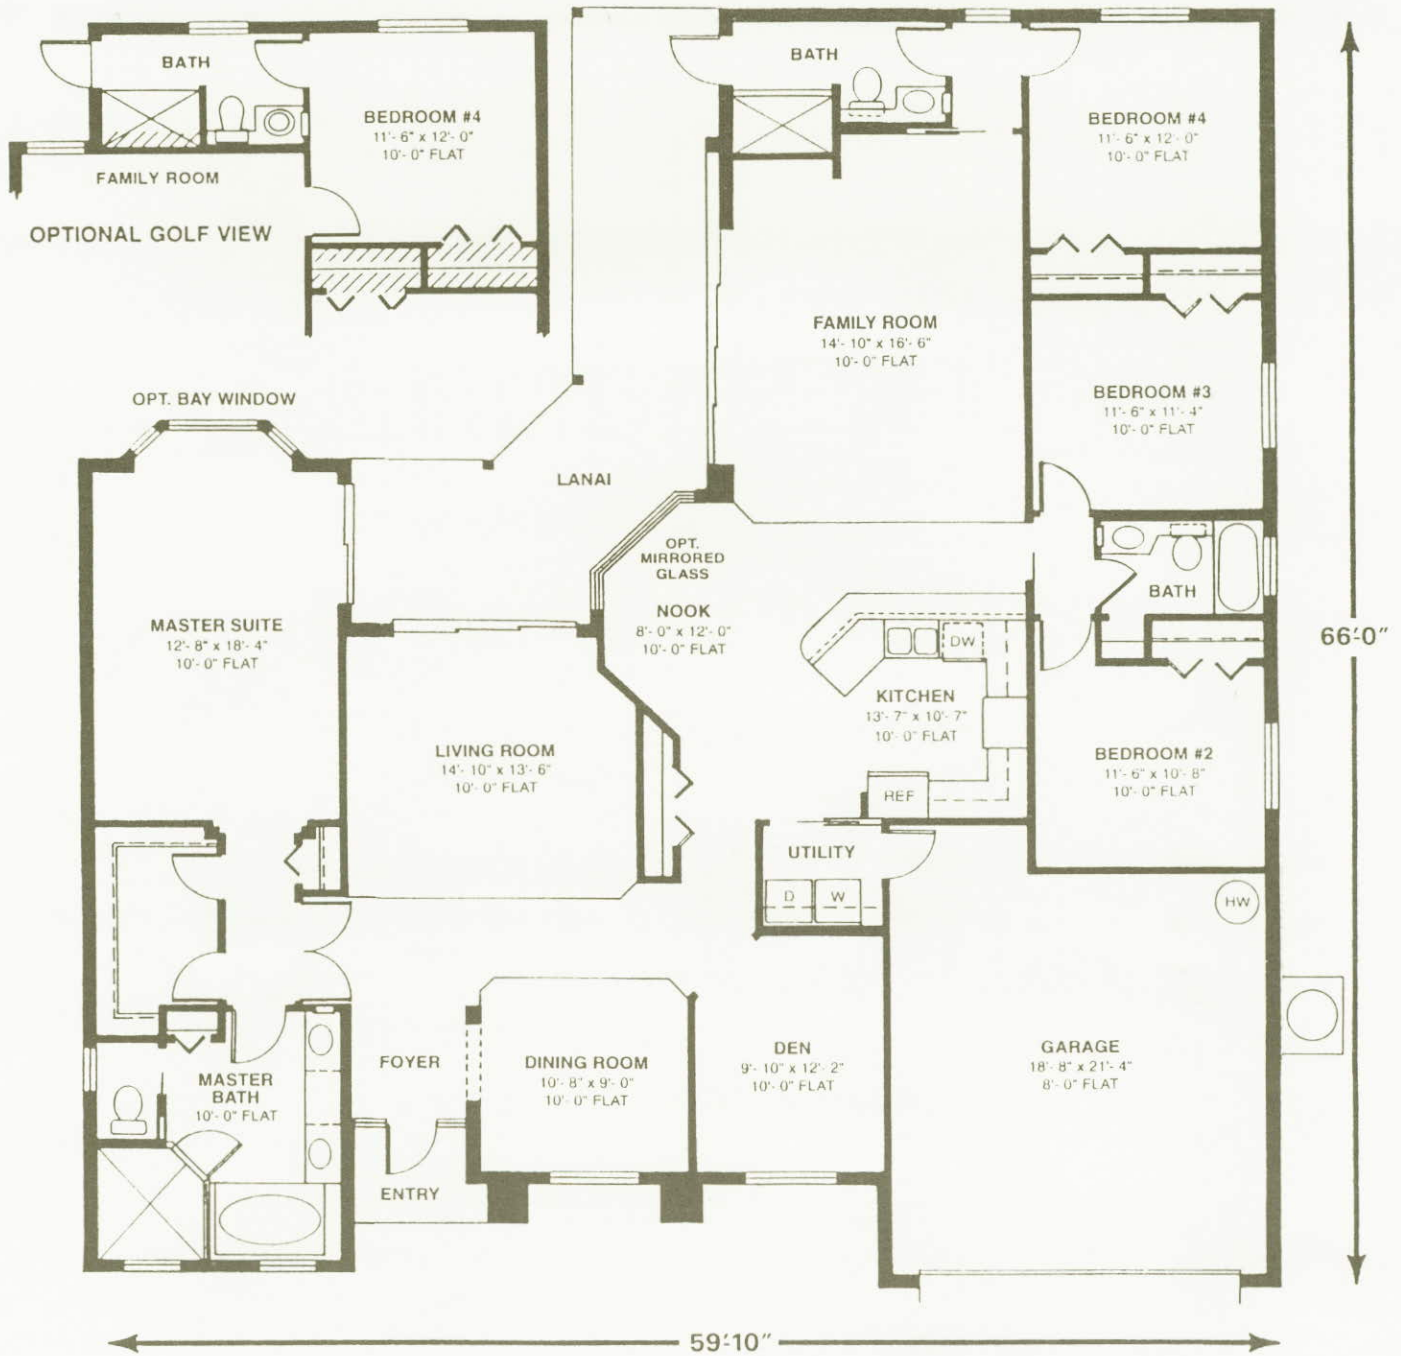

AH

B

CH

SQUARE FOOTAGE

LIVING AREA	2374
GARAGE	603
LANAI	284
ENTRY	58
TOTAL	3319

ALL DIMENSIONS AS SHOWN ARE APPROXIMATE AND MAY VARY WITH THE ACTUAL CONSTRUCTION