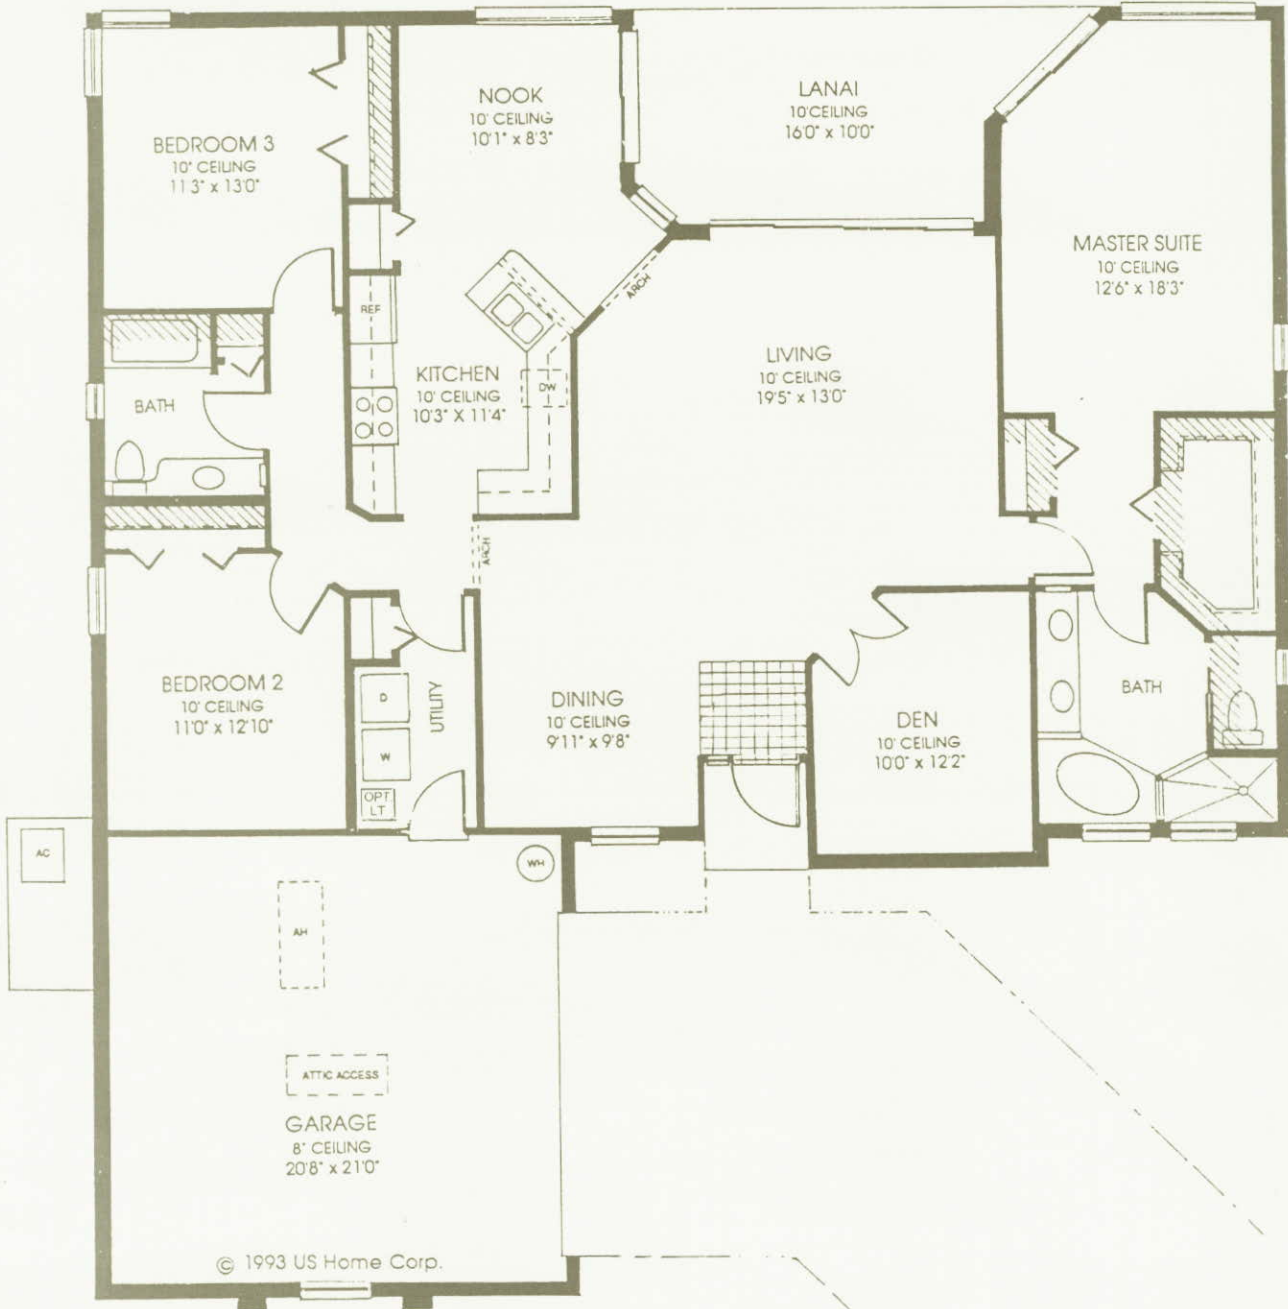

SQUARE FOOTAGE

LIVING AREA	1939
GARAGE	478
LANAI	172
ENTRY	35
TOTAL	2646

ALL DIMENSIONS AS SHOWN ARE APPROXIMATE AND MAY VARY WITH THE ACTUAL CONSTRUCTION.