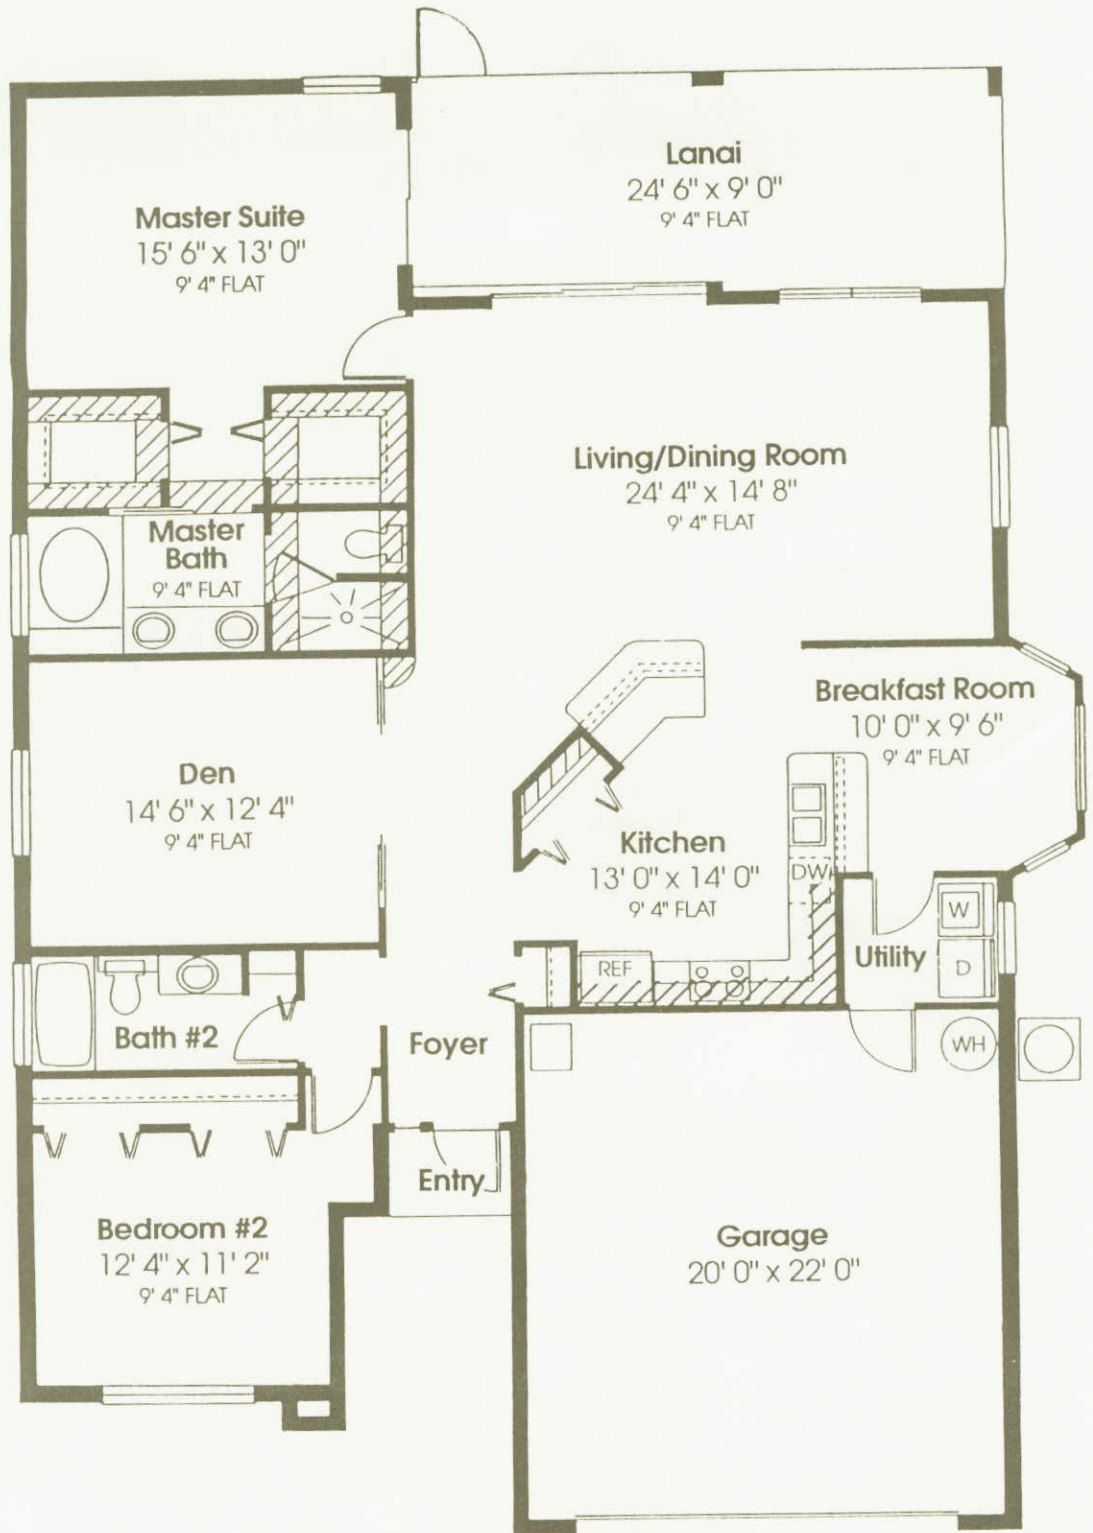

AH

BH

C

SQUARE FOOTAGE

Living Area	1788
Garage	478
Entry	86
Lanai	245
TOTAL	2597

ALL DIMENSIONS AS SHOWN ARE APPROXIMATE AND MAY VARY WITH THE ACTUAL CONSTRUCTION.