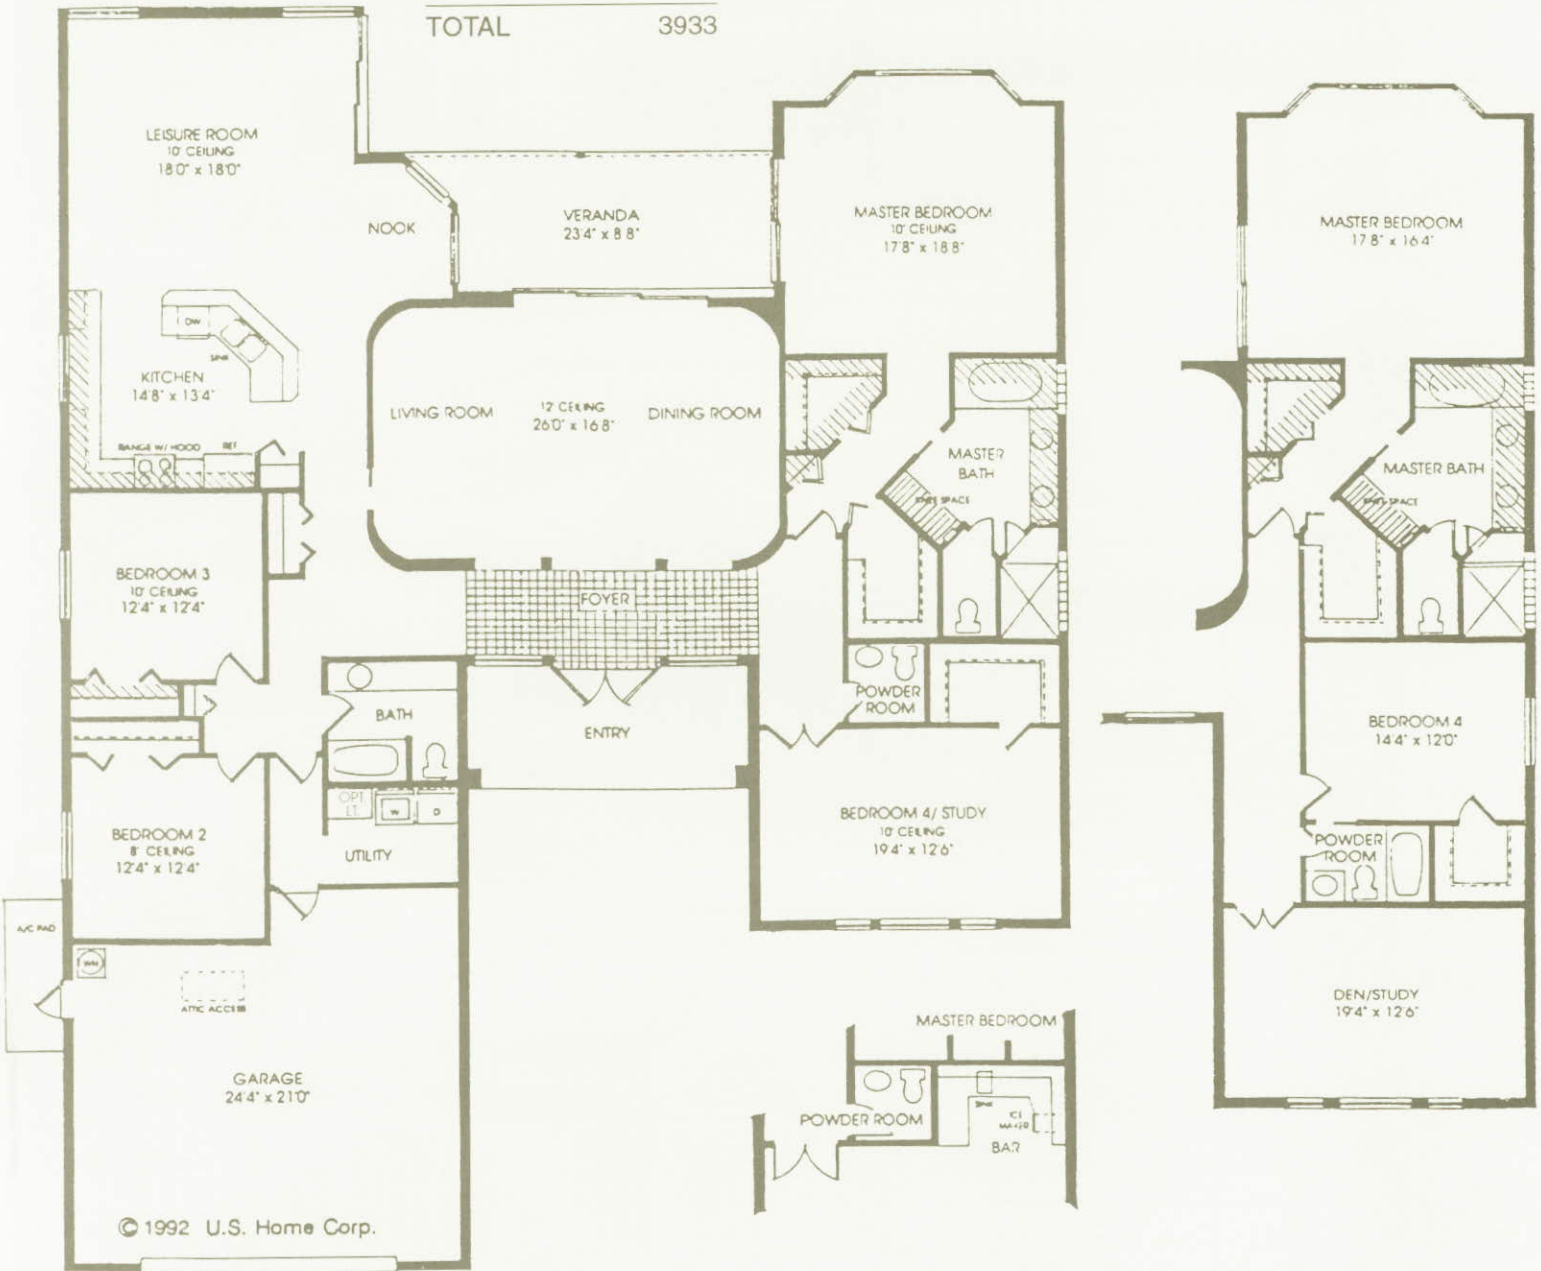

AH

BH

CH

SQUARE FOOTAGE	
LIVING AREA	2990
GARAGE	600
LANAI	202
ENTRY	141
<b>TOTAL</b>	<b>3933</b>

ALL DIMENSIONS AS SHOWN ARE APPROXIMATE AND MAY VARY WITH THE ACTUAL CONSTRUCTION.