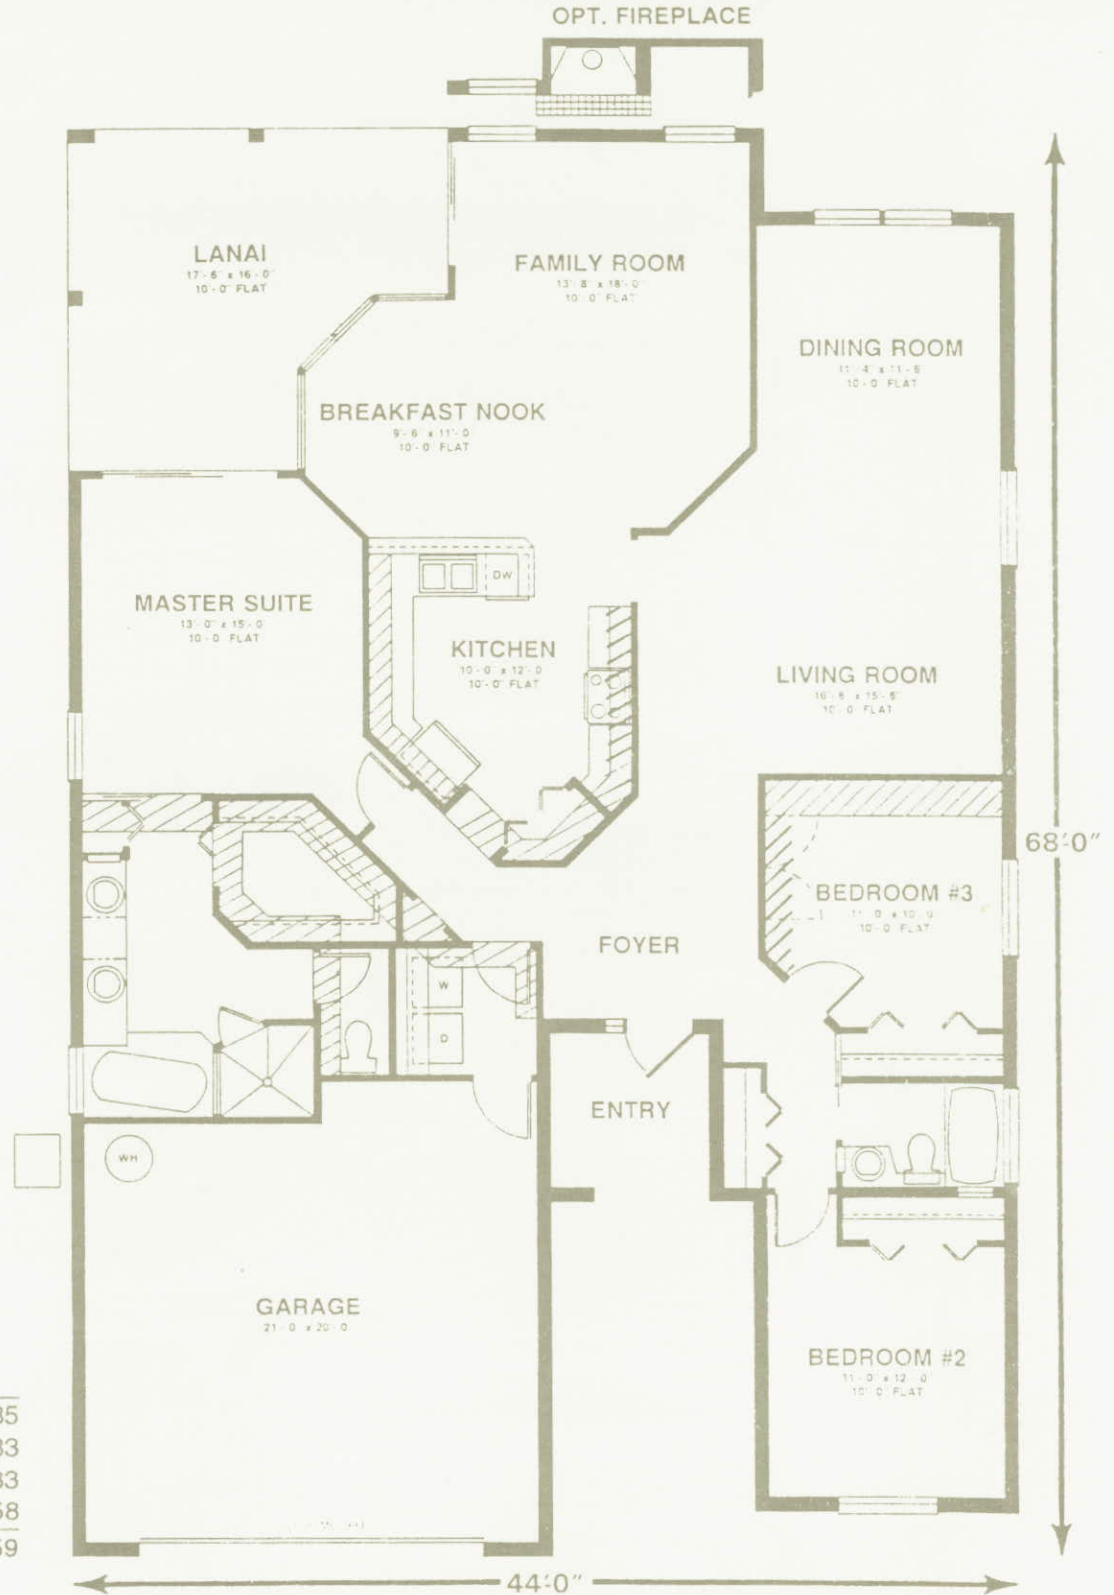

AH

BH

C

SQUARE FOOTAGE	
LIVING AREA	1985
GARAGE	483
LANAI	233
ENTRY	58
TOTAL	2759

ALL DIMENSIONS AS SHOWN ARE APPROXIMATE AND MAY VARY WITH THE ACTUAL CONSTRUCTION.