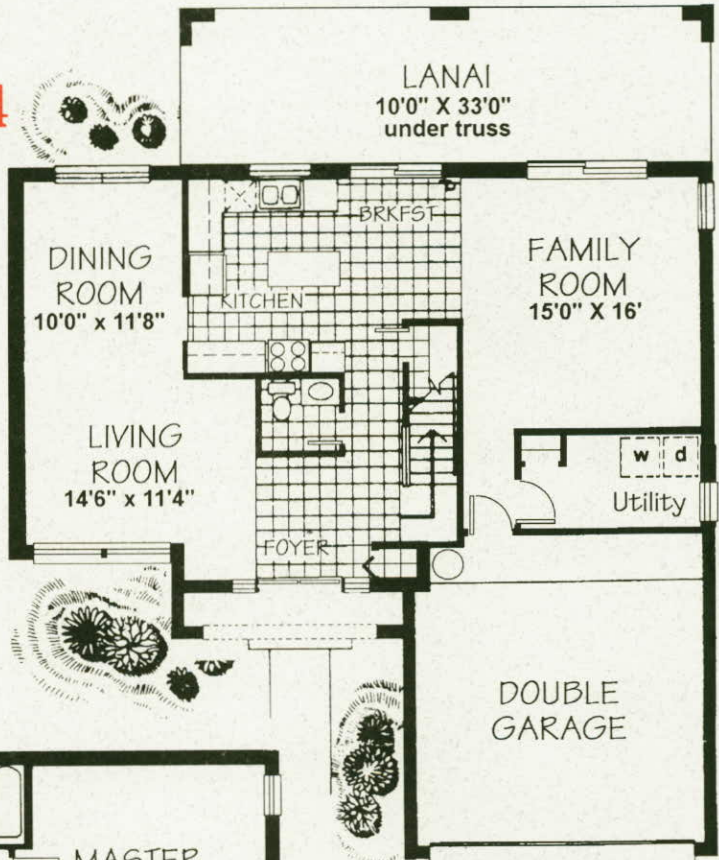

**MASTERCRAFT  
HOMES, INC.**

**BLOCKBUSTER 14**

*Three Bedroom, Two 1/2 Bath*

First Floor . . . . . 1,094 Sq. Ft.  
 Second Floor . . . . . 897 Sq. Ft.  
**Total Living Area. . . 1,991 Sq. Ft.**

Lanai . . . . . 330 Sq. Ft.  
 Garage. . . . . 422 Sq. Ft.  
 Entry. . . . . 53 Sq. Ft.  
**Total Area. . . . . 2,796 Sq. Ft.**

*First Floor*

*Second Floor*

© 1994 MASTERCRAFT HOMES, INC.

Sizes and Sq. Ft. are approximate and subject to change. Renderings are Artist Concepts.