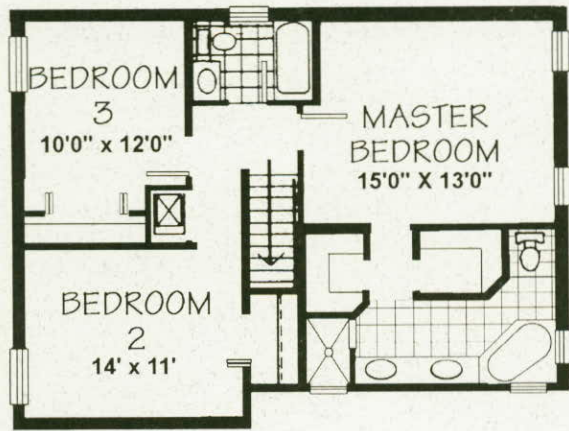

**MASTERCRAFT  
HOMES, INC.**

**BLOCKBUSTER 14**

*Three Bedroom, Two 1/2 Bath*

First Floor . . . . . 1,094 Sq. Ft.  
 Second Floor . . . . . 897 Sq. Ft.  
**Total Living Area. . . 1,991 Sq. Ft.**

Lanai . . . . . 330 Sq. Ft.  
 Garage. . . . . 422 Sq. Ft.  
 Entry. . . . . 53 Sq. Ft.  
**Total Area. . . . . 2,796 Sq. Ft.**

*First Floor*

*Second Floor*

© 1994 MASTERCRAFT HOMES, INC.

Sizes and Sq. Ft. are approximate and subject to change. Renderings are Artist Concepts.