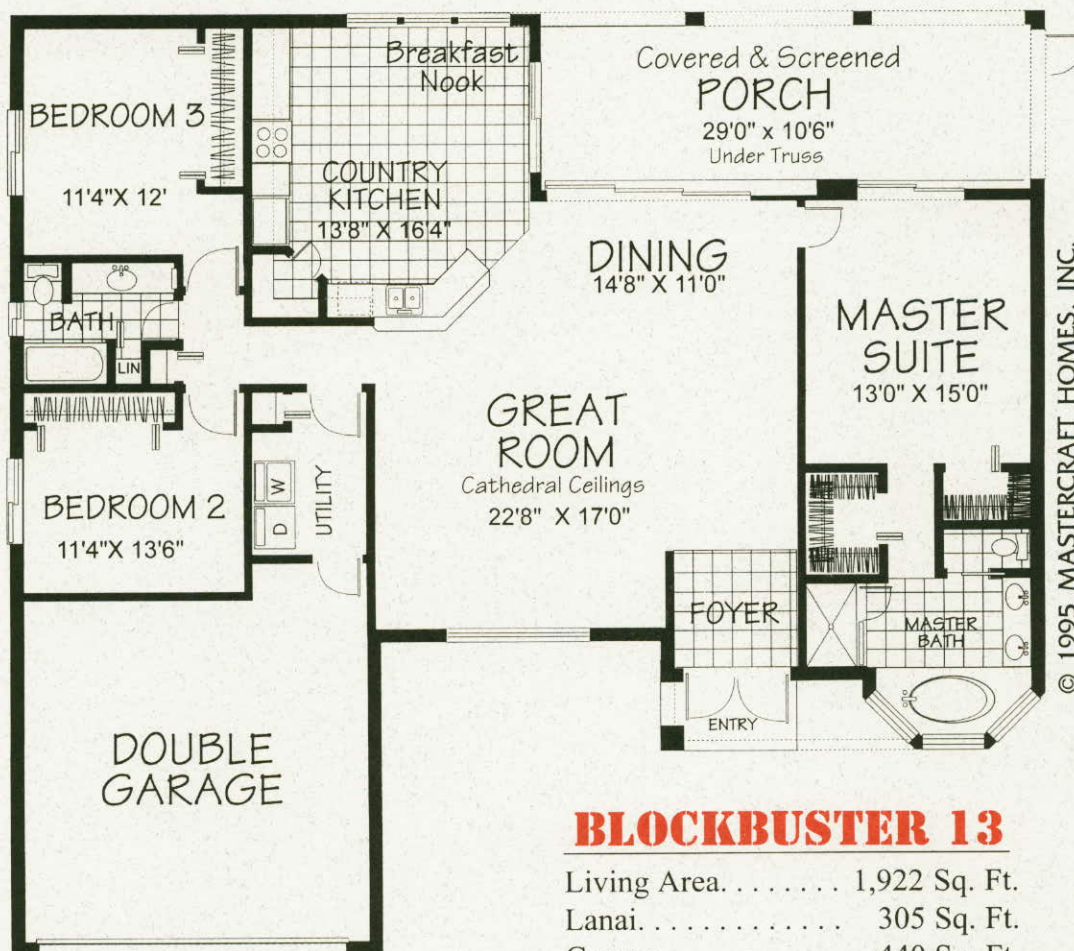

**MASTERCRAFT
HOMES, INC.**

BLOCKBUSTER 13

Three Bedroom, Two Bath, Great Room

© 1995 MASTERCRAFT HOMES, INC.

BLOCKBUSTER 13

Living Area	1,922 Sq. Ft.
Lanai	305 Sq. Ft.
Garage	440 Sq. Ft.
Entry	59 Sq. Ft.
Total Area	2,726 Sq. Ft.

Sizes and Sq. Ft. are approximate and subject to change. Renderings are Artist Concepts.