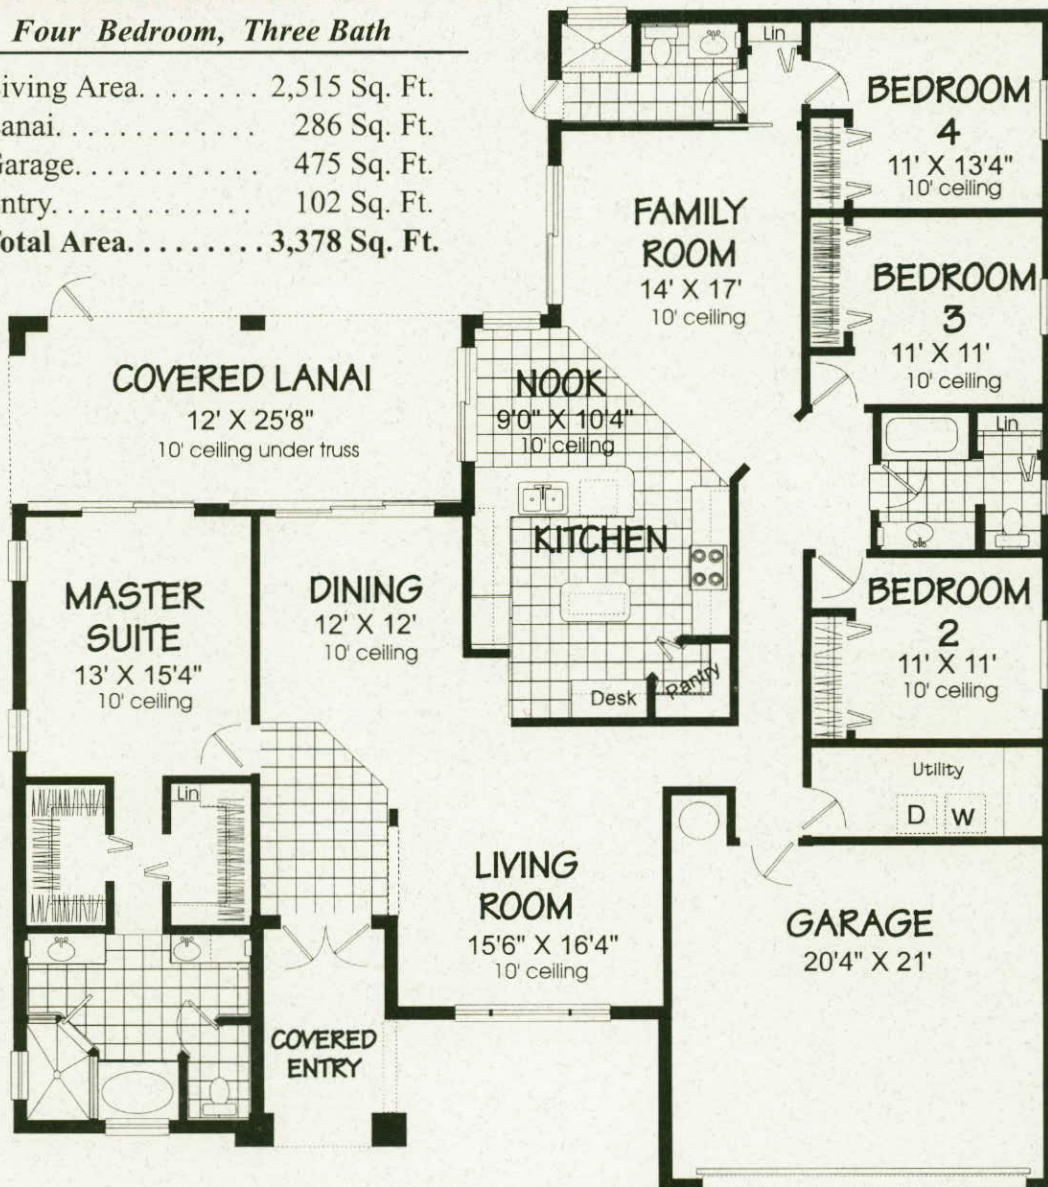

# BLOCKBUSTER 10

*Four Bedroom, Three Bath*

Living Area.....	2,515 Sq. Ft.
Lanai.....	286 Sq. Ft.
Garage.....	475 Sq. Ft.
Entry.....	102 Sq. Ft.
<b>Total Area.....</b>	<b>3,378 Sq. Ft.</b>

© 1994 MASTERCRAFT HOMES, INC.

Sizes and Sq. Ft. are approximate and subject to change. Renderings are Artist Concepts.