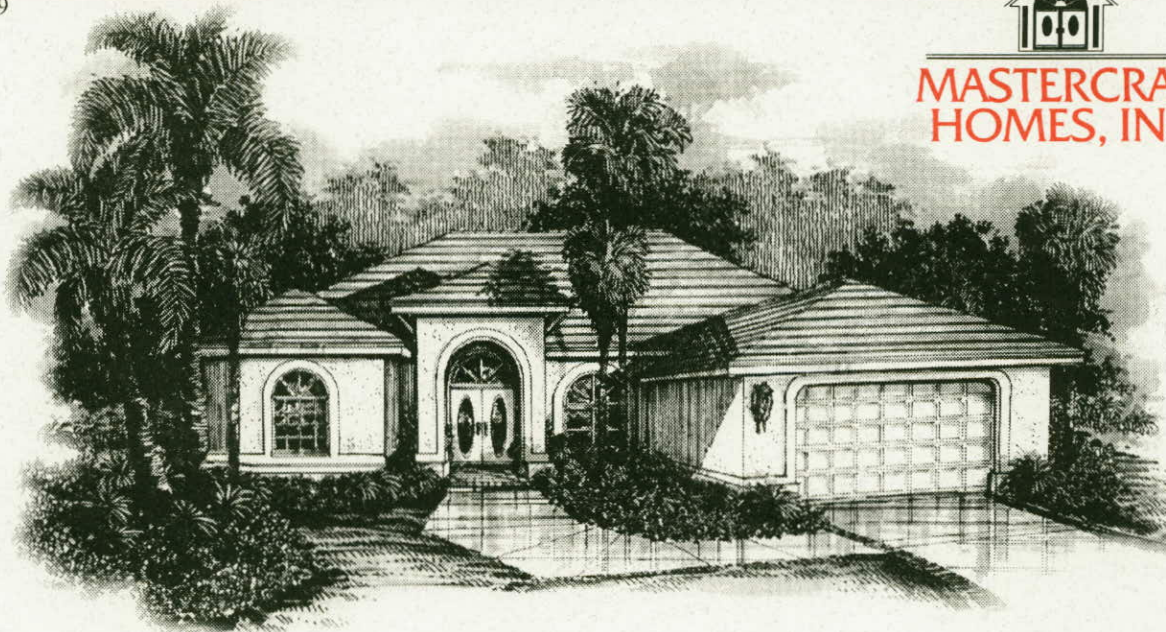

**MASTERCRAFT  
HOMES, INC.**

# BLOCKBUSTER 10

*Four Bedroom, Three Bath*

Living Area.....	2,515 Sq. Ft.
Lanai.....	286 Sq. Ft.
Garage.....	475 Sq. Ft.
Entry.....	102 Sq. Ft.
<b>Total Area.....</b>	<b>3,378 Sq. Ft.</b>

© 1994 MASTERCRAFT HOMES, INC.