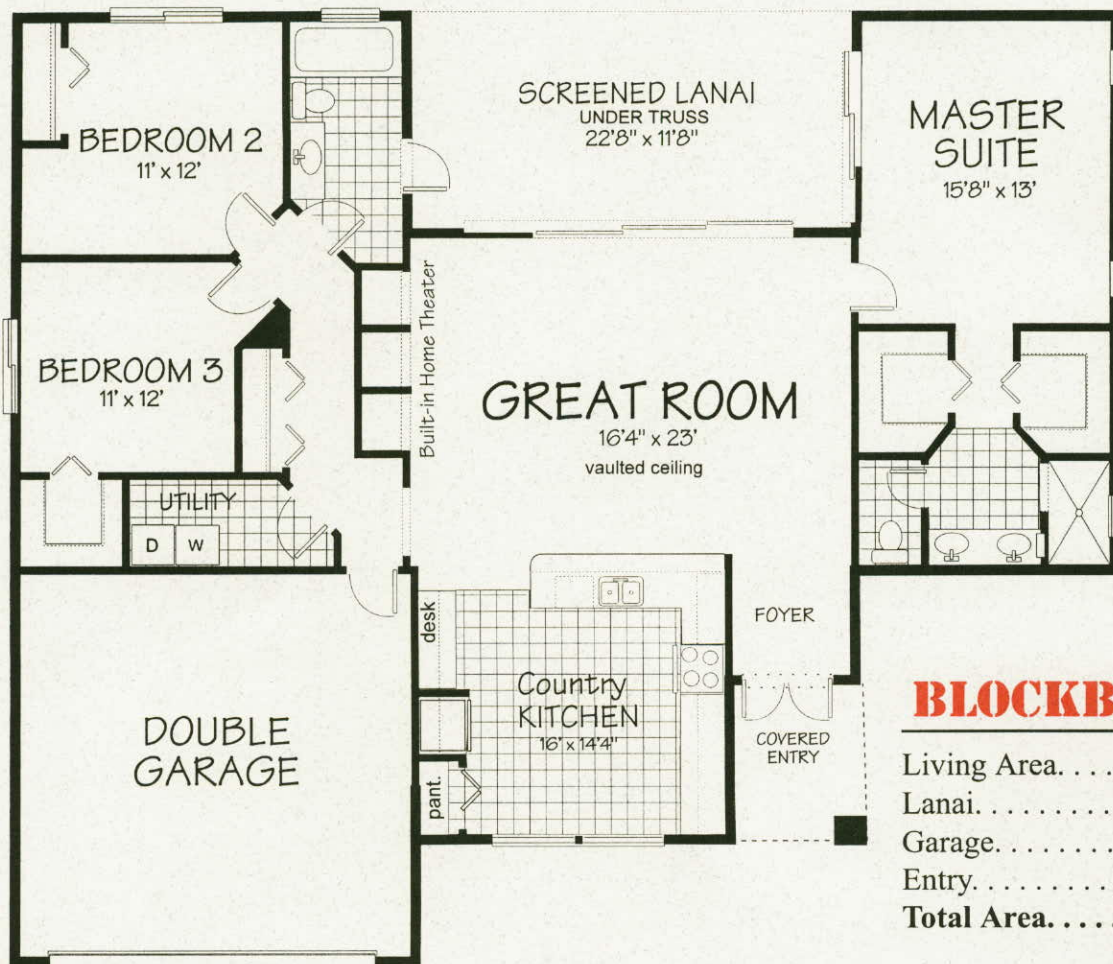

**MASTERCRAFT
HOMES, INC.**

BLOCKBUSTER 5

Three Bedroom, Two Bath, Great Room

© 1994 MASTERCRAFT HOMES, INC.

BLOCKBUSTER 5

Living Area.....	1,690 Sq. Ft.
Lanai.....	265 Sq. Ft.
Garage.....	440 Sq. Ft.
Entry.....	61 Sq. Ft.
Total Area.....	2,456 Sq. Ft.