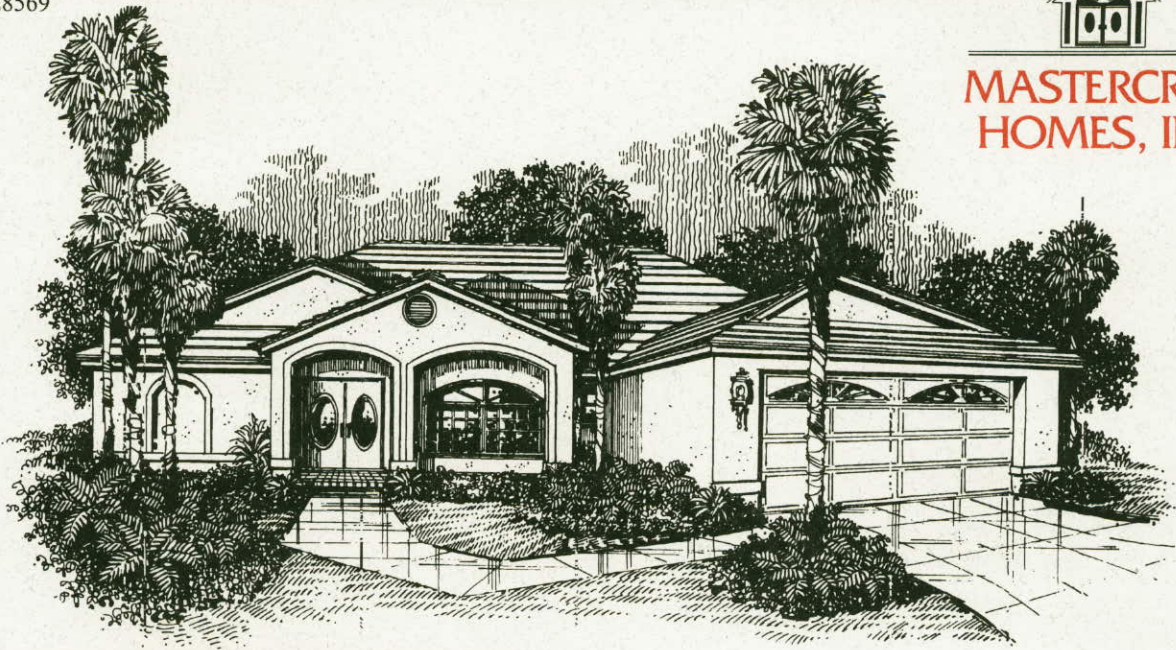

**MASTERCRAFT
HOMES, INC.**

BLOCKBUSTER 1

Three Bedroom, Two Bath

BLOCKBUSTER 1

Living Area.	1,931 Sq. Ft.
Lanai.	356 Sq. Ft.
Garage.	441 Sq. Ft.
Entry.	121 Sq. Ft.
Total Area.	2,849 Sq. Ft.

© 1994 Mastercraft Homes, Inc.