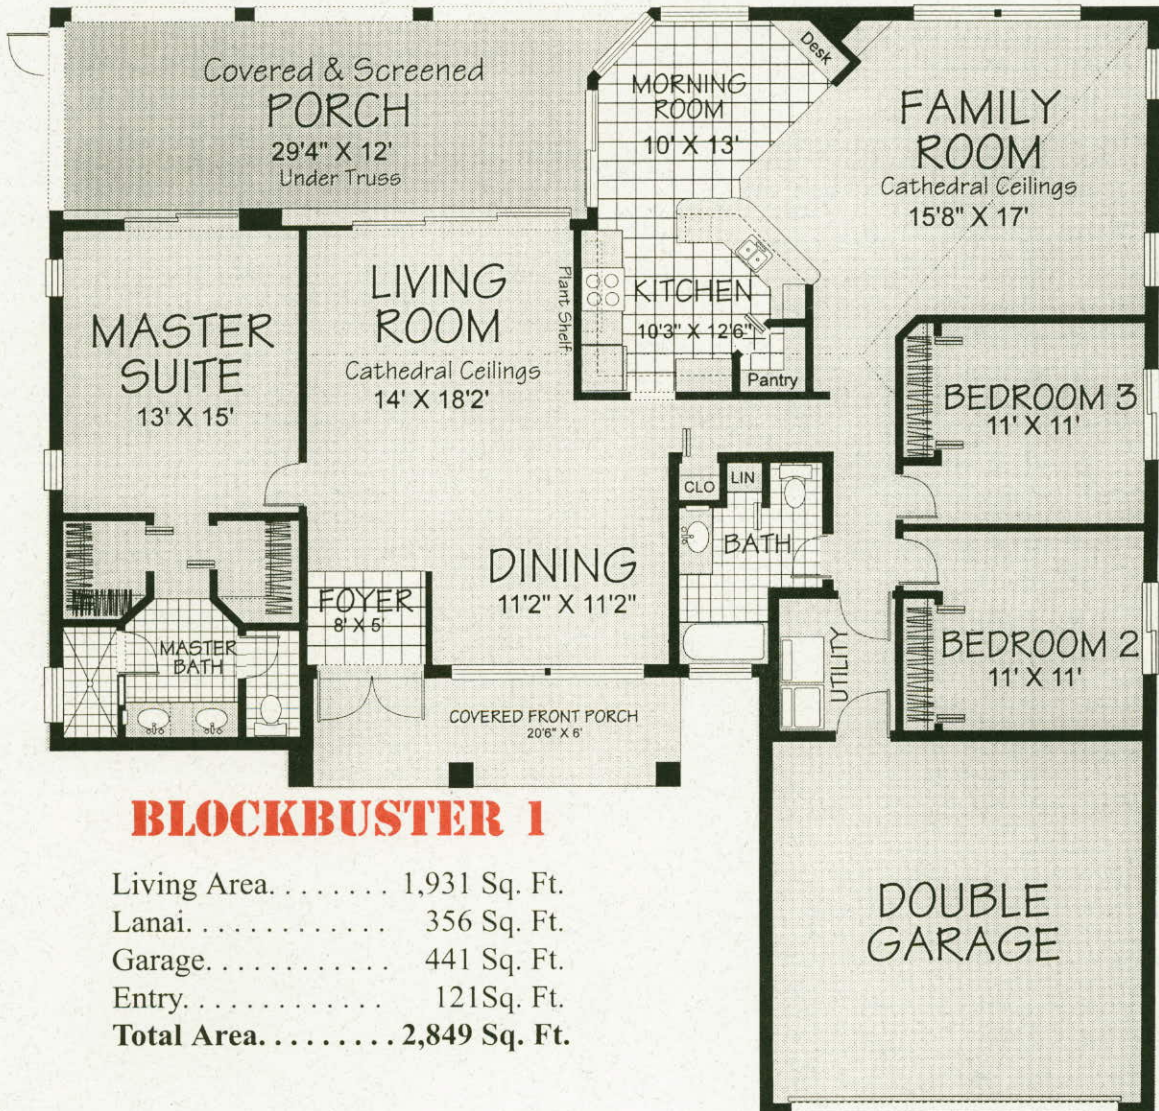

**MASTERCRAFT
HOMES, INC.**

BLOCKBUSTER 1

Three Bedroom, Two Bath

BLOCKBUSTER 1

Living Area.	1,931 Sq. Ft.
Lanai.	356 Sq. Ft.
Garage.	441 Sq. Ft.
Entry.	121 Sq. Ft.
Total Area.	2,849 Sq. Ft.

© 1994 Mastercraft Homes, Inc.