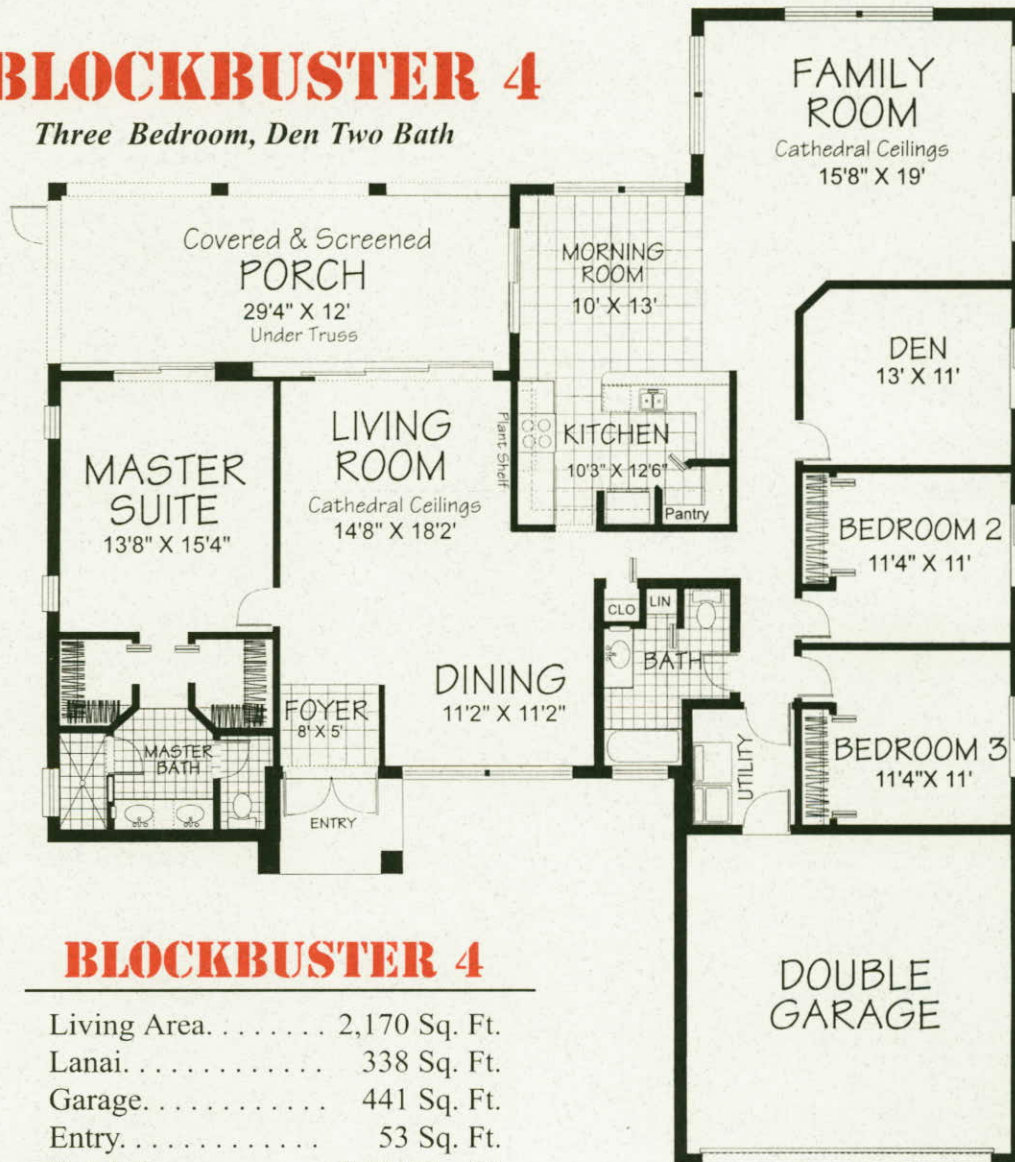

**MASTERCRAFT  
HOMES, INC.**

**BLOCKBUSTER 4**

*Three Bedroom, Den Two Bath*

**BLOCKBUSTER 4**

Living Area. . . . .	2,170 Sq. Ft.
Lanai. . . . .	338 Sq. Ft.
Garage. . . . .	441 Sq. Ft.
Entry. . . . .	53 Sq. Ft.
<b>Total Area. . . . .</b>	<b>3,002 Sq. Ft.</b>

Sizes and Sq. Ft. are approximate and subject to change. Renderings are Artist Concepts.