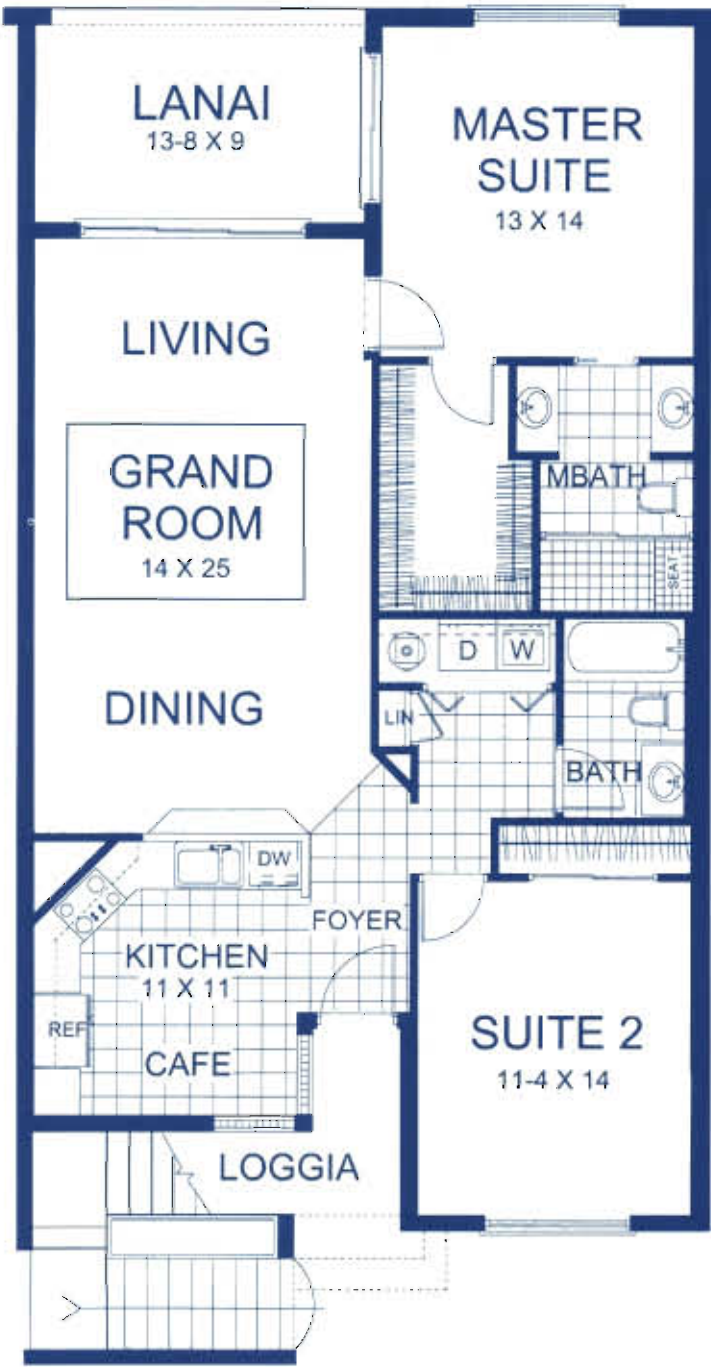

*Garden Home
First Floor
Unit A*

<i>Living Area</i>	<i>1,248 Sq. Ft.</i>
<i>Lanai</i>	<i>120 Sq. Ft.</i>
<i>Loggia</i>	<i>42 Sq. Ft.</i>
<i>Detached Garage</i>	<i>231 Sq. Ft.</i>
<hr/>	
<i>Grand Total</i>	<i>1,641 Sq. Ft.</i>

All dimensions are approximate. The developer reserves the right to change and alter all materials, specifications, features, dimensions and designs without notice.