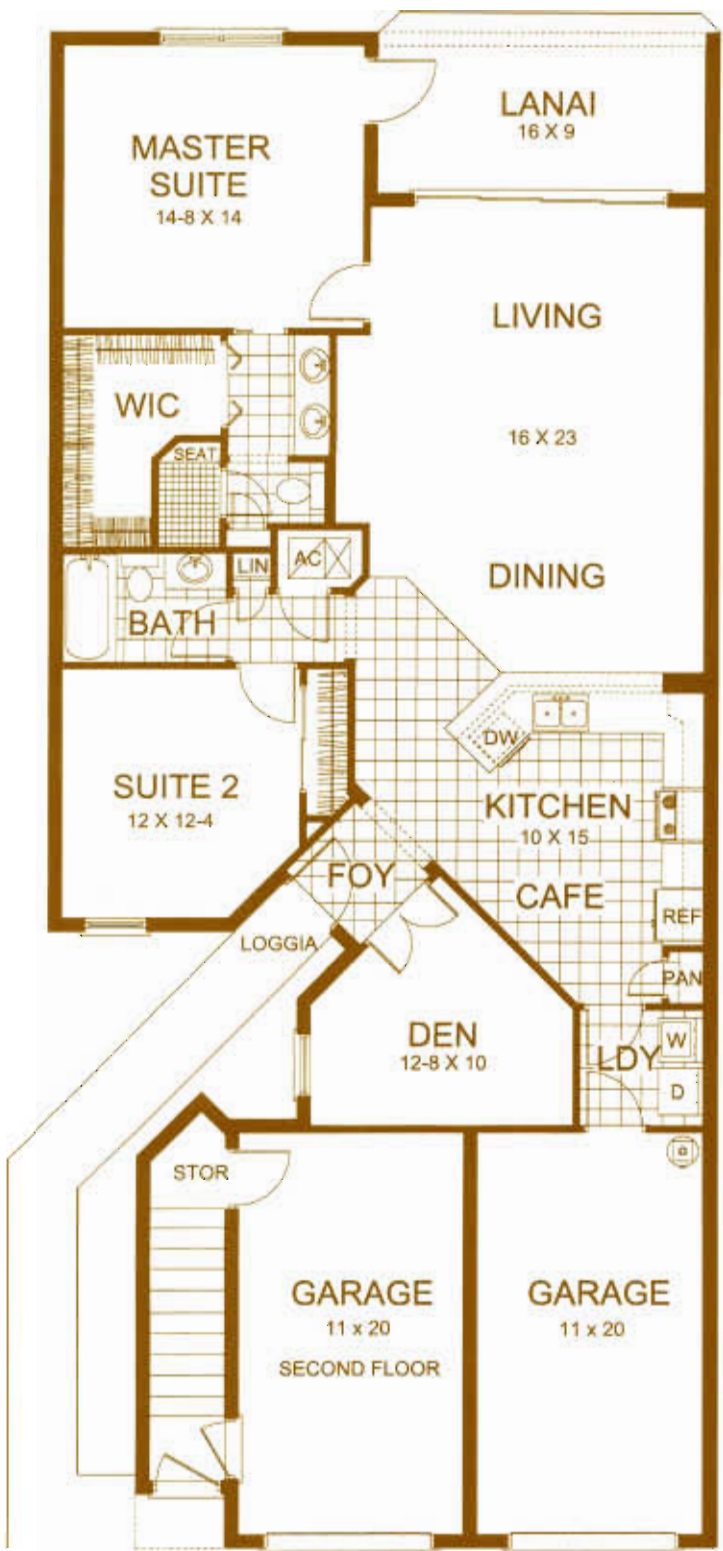

*Carriage Home
First Floor
Unit A*

<i>Living Area</i>	<i>1,482 Sq. Ft.</i>
<i>Lanai</i>	<i>128 Sq. Ft.</i>
<i>Loggia</i>	<i>15 Sq. Ft.</i>
<i>Garage</i>	<i>241 Sq. Ft.</i>
<hr/>	
<i>Grand Total</i>	<i>1,866 Sq. Ft.</i>

All dimensions are approximate. The developer reserves the right to change and alter all materials, specifications, features, dimensions and designs without notice.