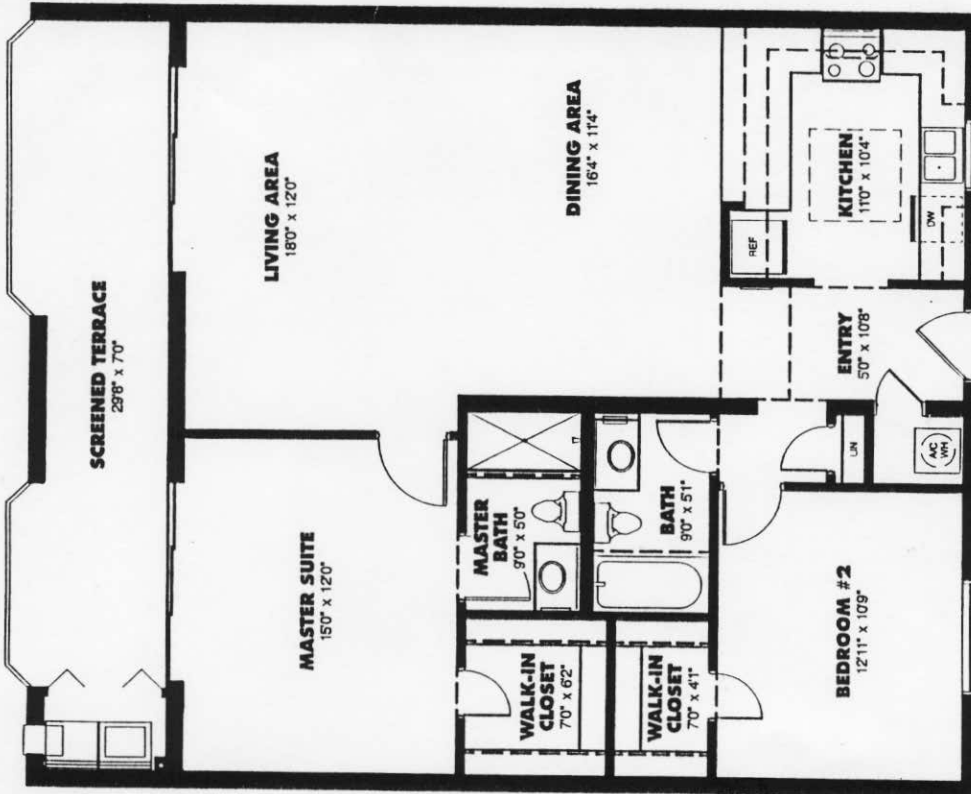

TWO BEDROOM WITH DEN, TWO BATH
 LIVING AREA 1300 SQ. FT.
 TERRACE AND PORCH 230 SQ. FT.
 TOTAL 1530 SQ. FT.

TWO BEDROOM, TWO BATH
 LIVING AREA 1202 SQ. FT.
 TERRACE AND PORCH 228 SQ. FT.
 TOTAL 1430 SQ. FT.