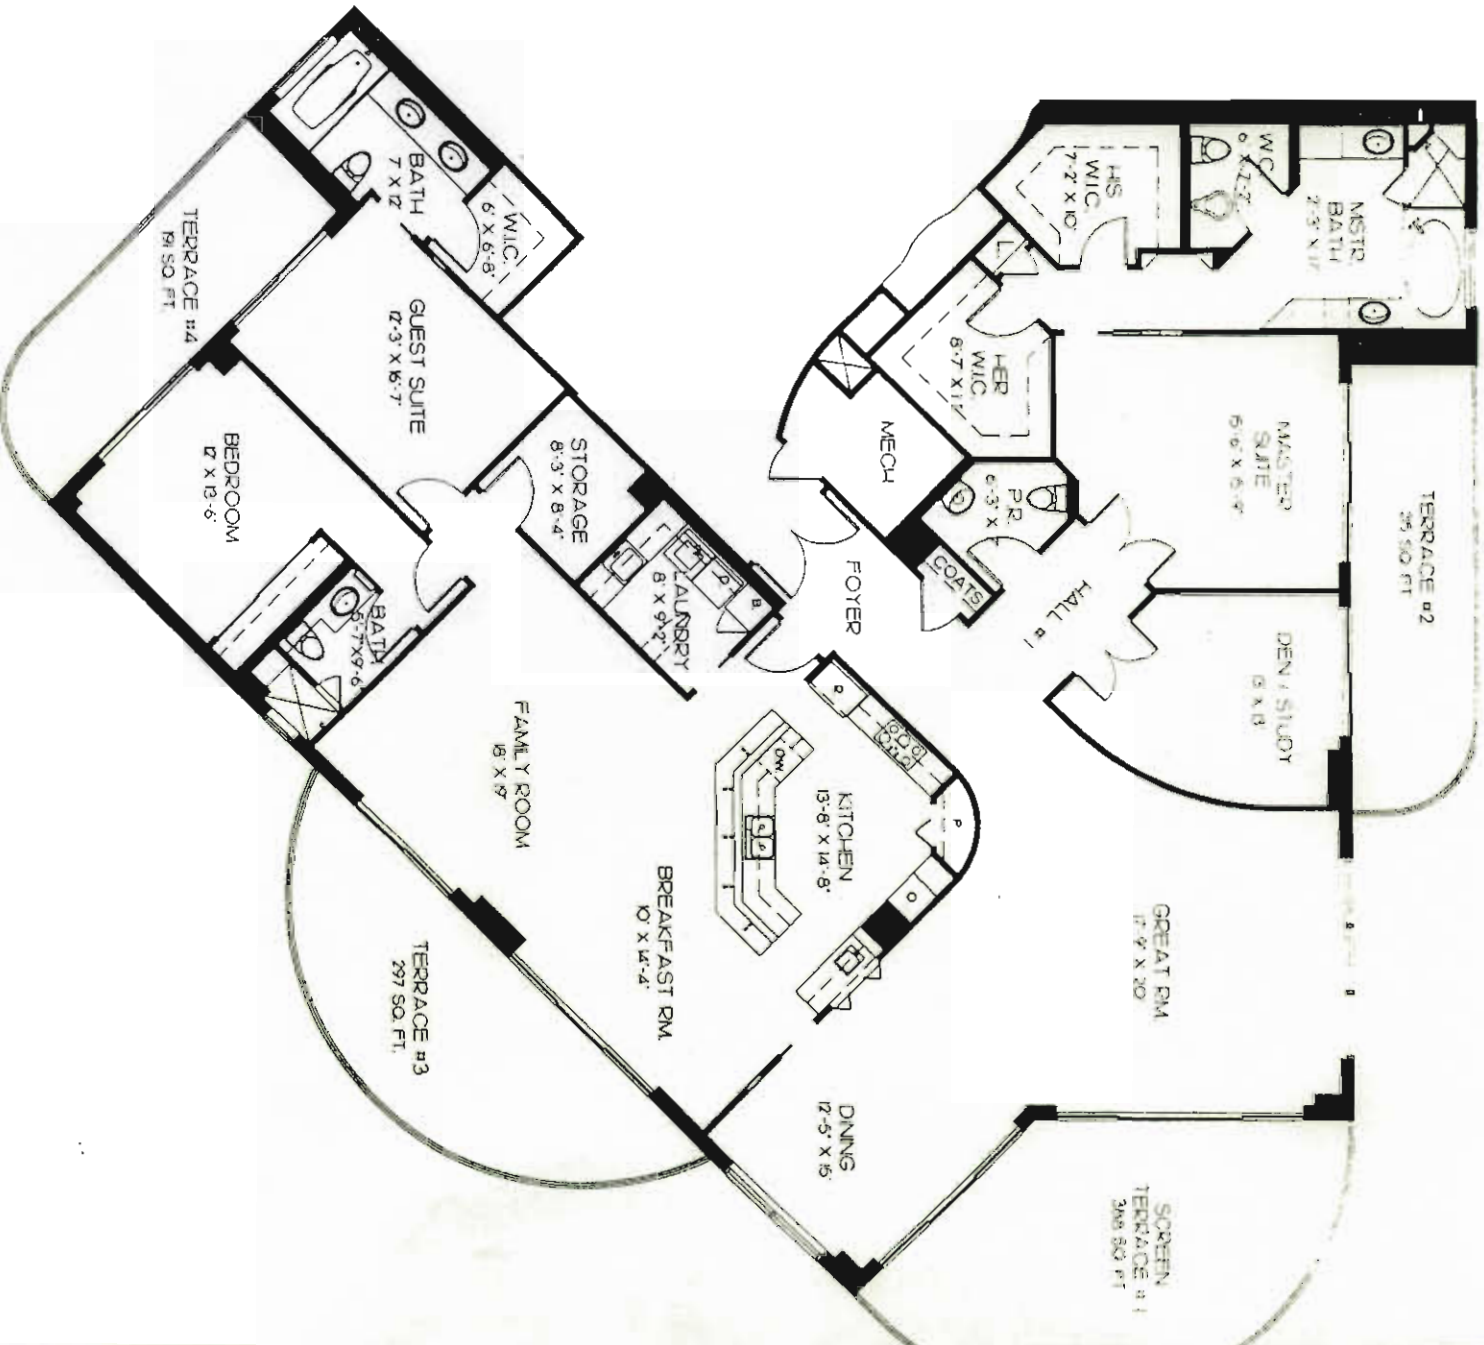

KEY PLAN

HORIZONS AT BONITA BAY

RESIDENCE - FOUR

LIVING AREA	3733 SQ. FT.
TERRACES	1091 SQ. FT.
TOTAL	4824 SQ. FT.

NOTE: ALL DIMENSIONS ARE APPROXIMATE AND SUBJECT TO CHANGE. DATE: 12/16/96

KEY PLAN

HORIZONS AT BONITA BAY

RESIDENCE - FOUR W/ BEDROOM OPTION

LIVING AREA	3733 SQ. FT.
TERRACES	1091 SQ. FT.
TOTAL	4824 SQ. FT.

NOTE: ALL DIMENSIONS ARE APPROXIMATE AND SUBJECT TO CHANGE DATE: 12/16/96