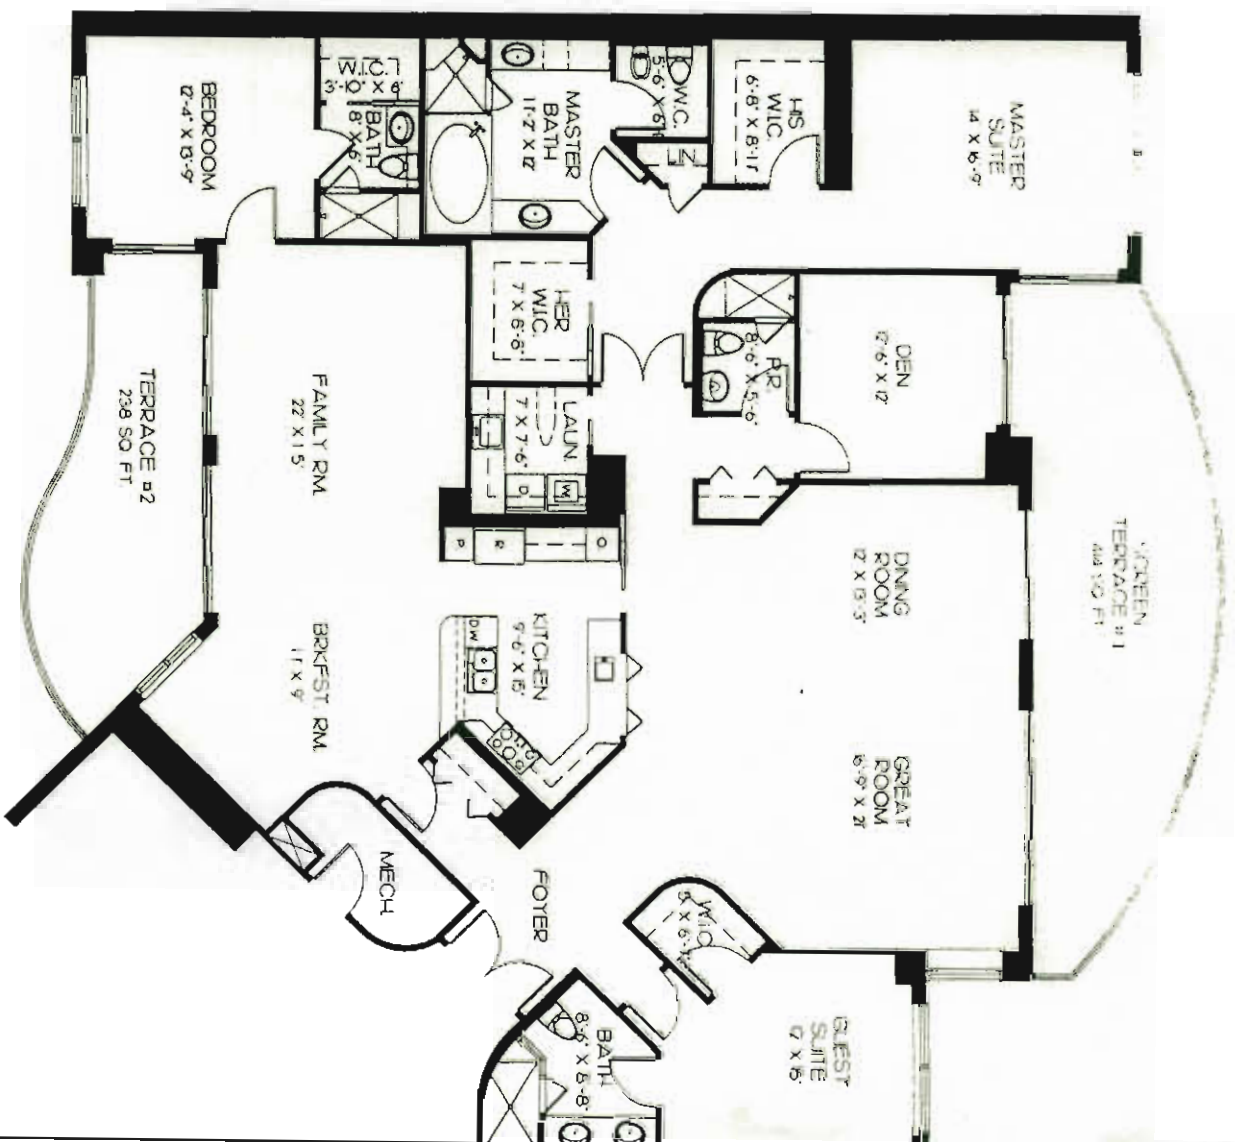

KEY PLAN

# HORIZONS AT BONITA BAY

RESIDENCE - THREE

LIVING AREA 3417 SQ. FT.  
 TERRACES 652 SQ. FT.  
 TOTAL 4069 SQ. FT.

NOTE: ALL DIMENSIONS ARE APPROXIMATE AND SUBJECT TO CHANGE. DATE: 12/16/96