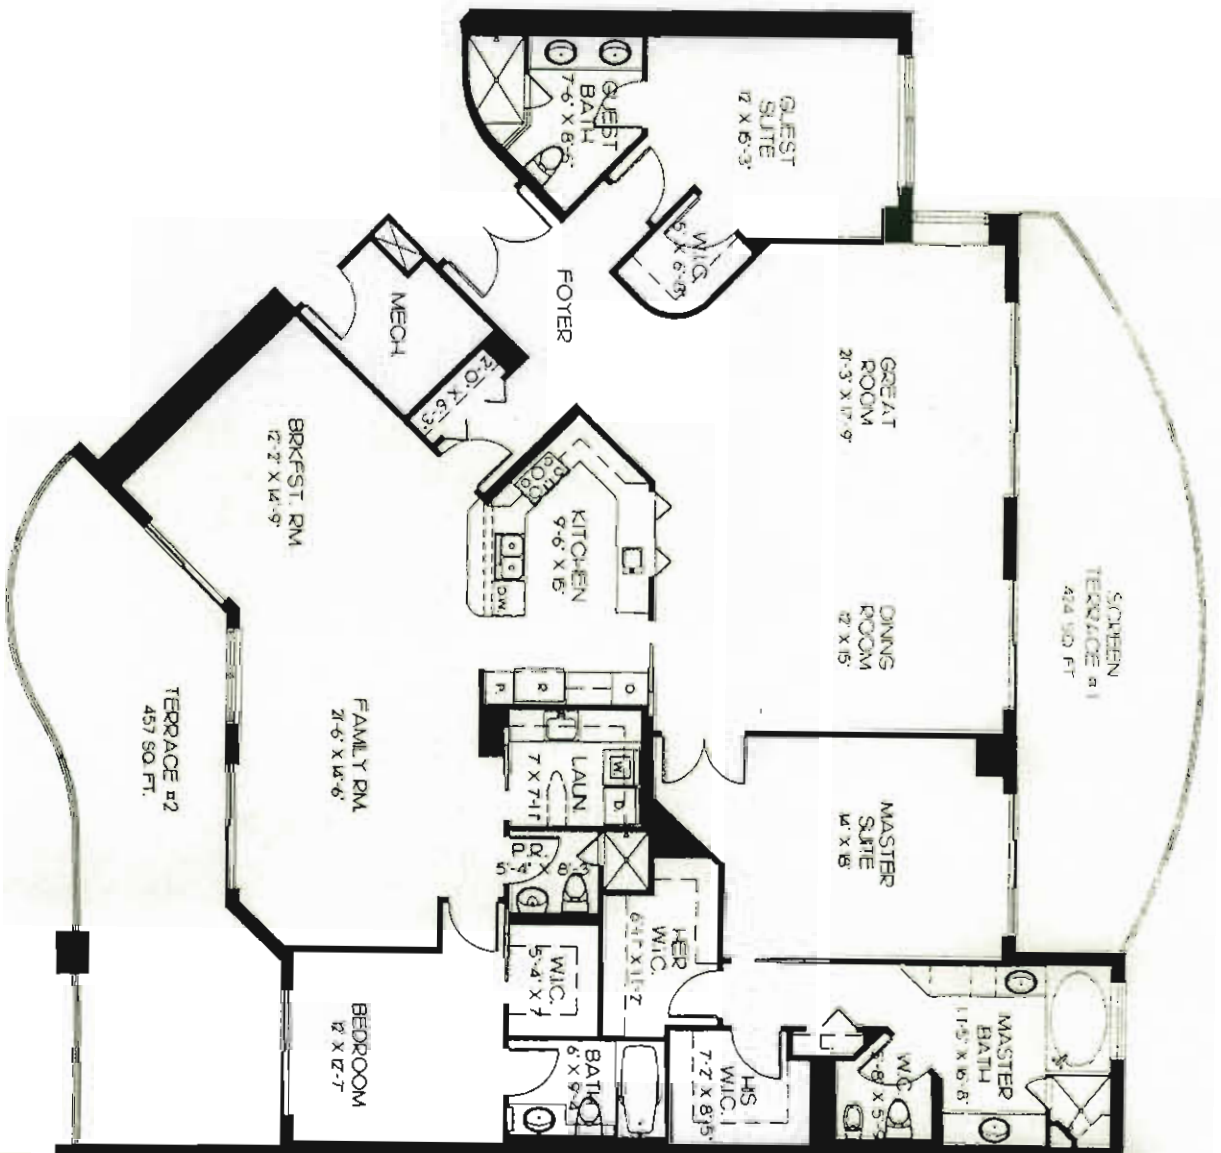

HORIZONS AT BONITA BAY RESIDENCE - TWO

LIVING AREA 3165 SQ. FT.
TERRACES 881 SQ. FT.
TOTAL 4046 SQ. FT.

NOTE: ALL DIMENSIONS ARE APPROXIMATE AND SUBJECT TO CHANGE. DATE: 12/16/96

HORIZONS AT BONITA BAY

RESIDENCE - TWO
W/ DEN OPTION

LIVING AREA	3165 SQ. FT.
TERRACES	881 SQ. FT.
TOTAL	4046 SQ. FT.

NOTE: ALL DIMENSIONS ARE APPROXIMATE AND SUBJECT TO CHANGE. DATE: 12/16/96