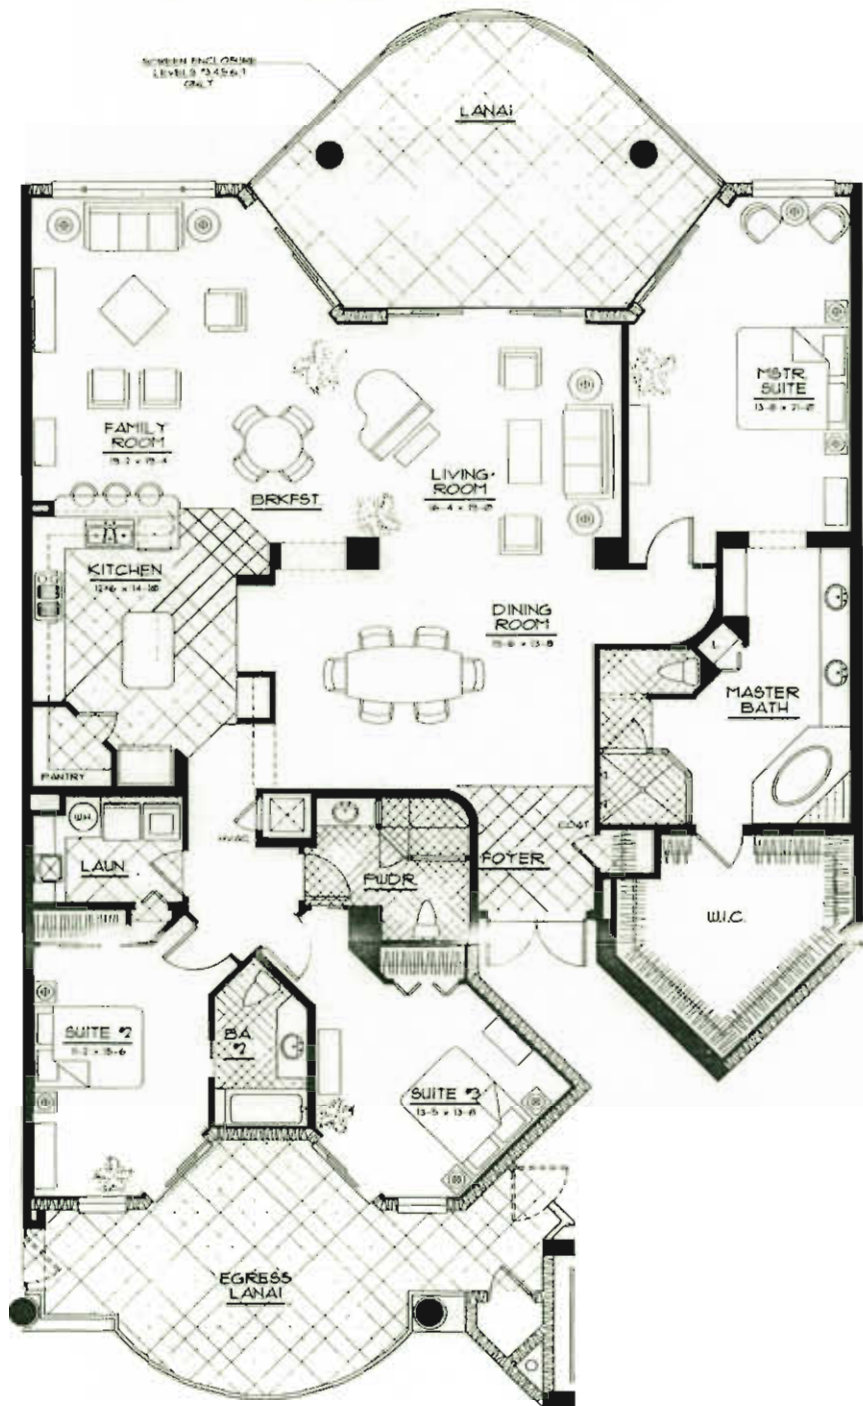

## BAY VIEW II

NOTE: Carlyle unit lanais will offer screened enclosures on floors three through seven

## CARLYLE

AC Living	2,768 Sq. Ft.
Lanai • Living	347 Sq. Ft.
Lanai • Bedrooms	222 Sq. Ft.
<b>TOTAL</b>	<b>3,337 Sq. Ft.</b>

Graphics and written representations on this drawing do not necessarily reflect actual dimensions, zoning, restrictions, amenities and present and future use of the property depicted and surrounding areas. Bonita Bay Realty, Inc. and the developer can assist in obtaining more detailed information about this property.