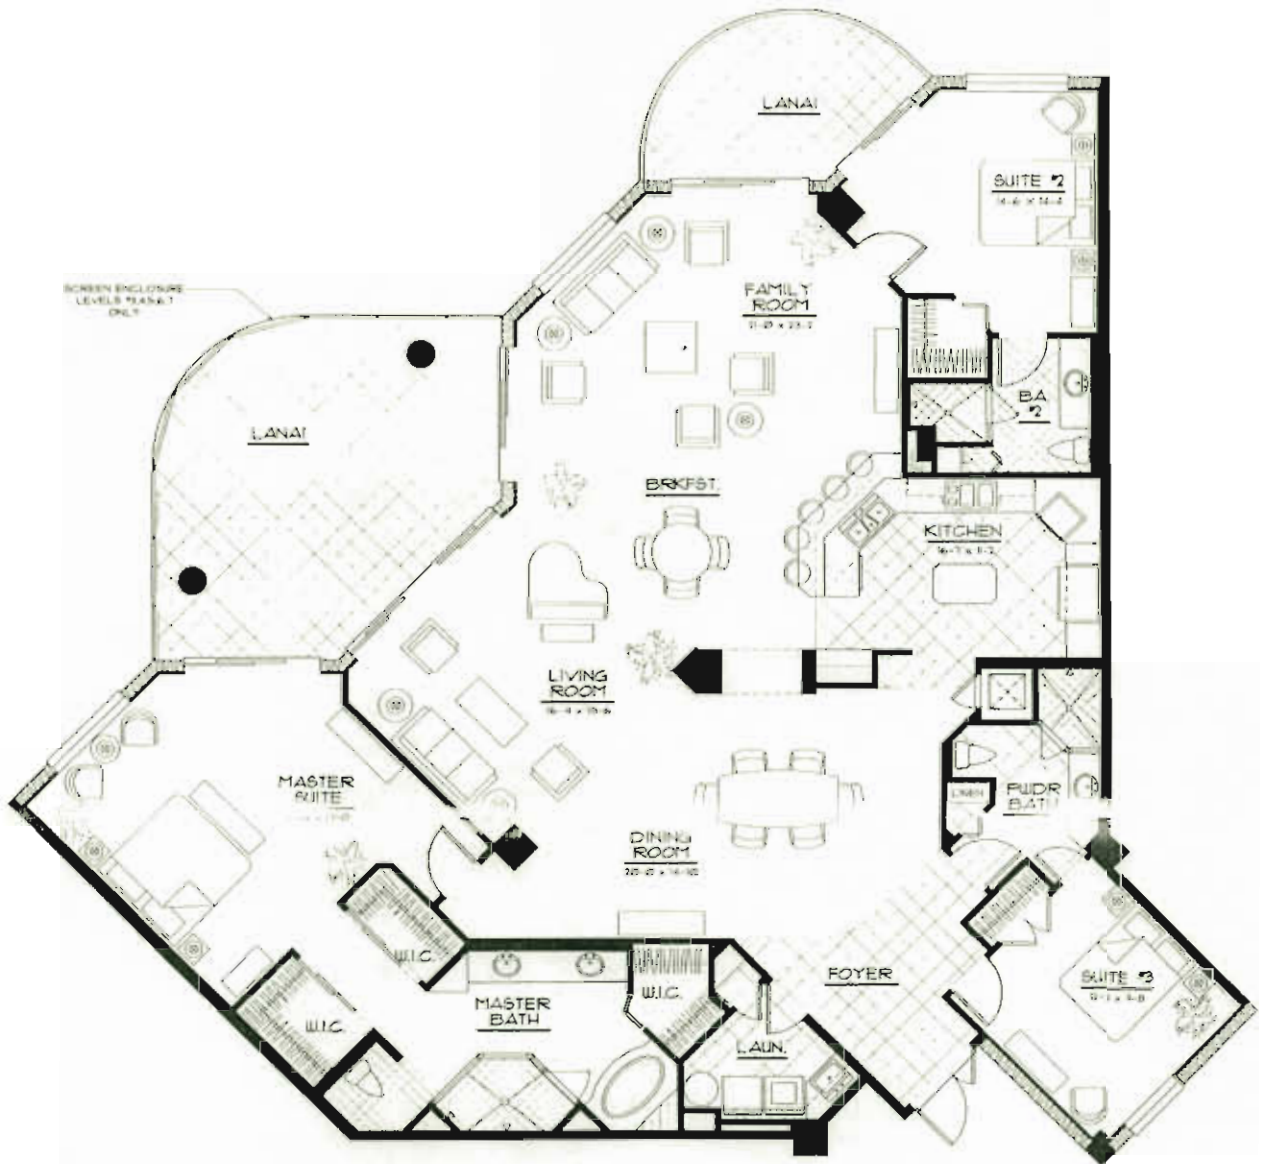

# BAY VIEW II

NOTE: Bay-side wall lanais will offer screened enclosures on floors above through below.

## BAYSIDE

AC Living	2,712 Sq. Ft.
Lanai • Living	356 Sq. Ft.
Lanai • Bedrooms	127 Sq. Ft.
<b>TOTAL</b>	<b>3,195 Sq. Ft.</b>

Graphics and verbal representations on this drawing do not necessarily reflect actual dimensions, usage restrictions, priorities and present and future use of the property depicted and surrounding areas. Benito Bay Realty, Inc. and the developer can assist in obtaining more detailed information about this property.

UNIT C  
BAYSIDE