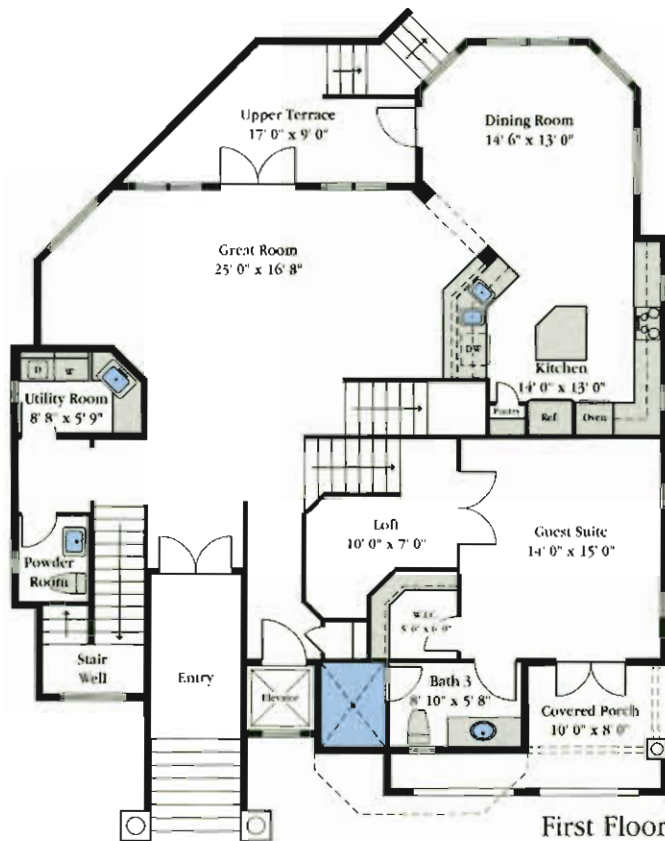

### EGRET

Living Area 3,419 Sq. Ft.

TOTAL AREA 4,346 Sq. Ft.

**2 Bedroom, 3 Baths,  
Guest Suite, Great Room, Loft,  
Library, 2 Car Garage**

Second Floor

First Floor