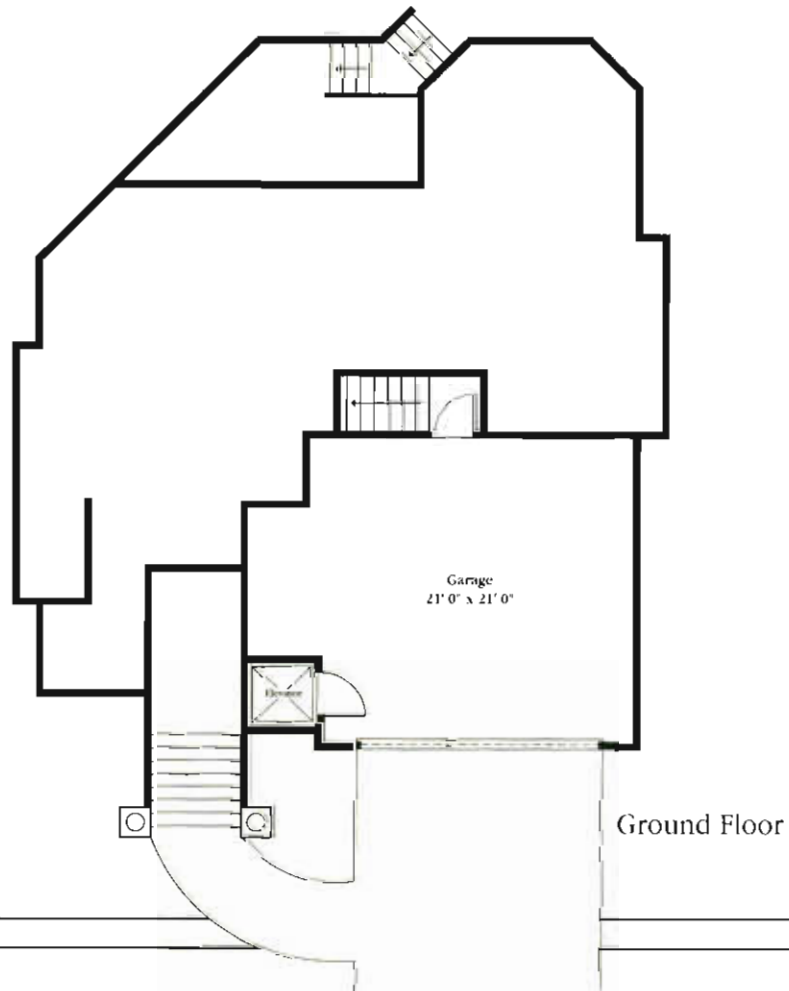

### EGRET

Living Area 3,419 Sq. Ft.

TOTAL AREA 4,346 Sq. Ft.

**2 Bedroom, 3 Baths,  
Guest Suite, Great Room, Loft,  
Library, 2 Car Garage**

Second Floor

First Floor