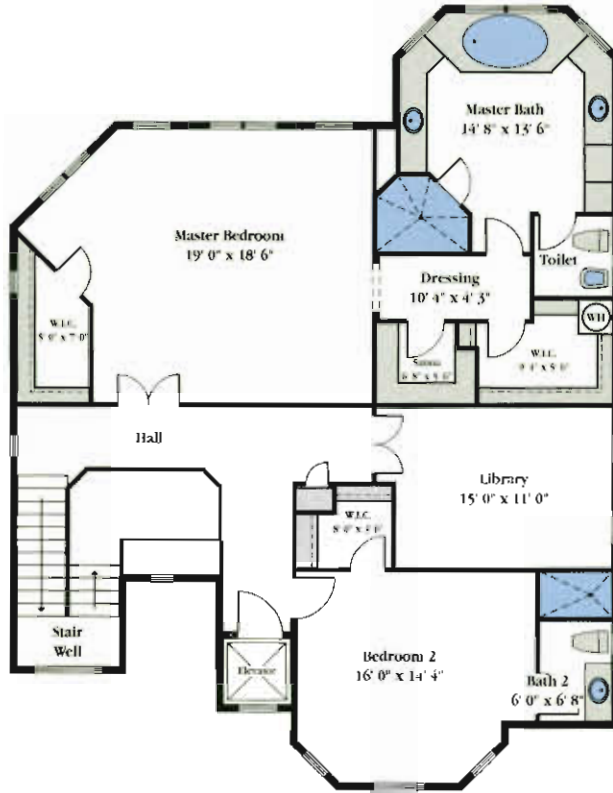

### EGRET

Living Area 3,419 Sq. Ft.

TOTAL AREA 4,346 Sq. Ft.

**2 Bedroom, 3 Baths,  
Guest Suite, Great Room, Loft,  
Library, 2 Car Garage**

Second Floor

First Floor